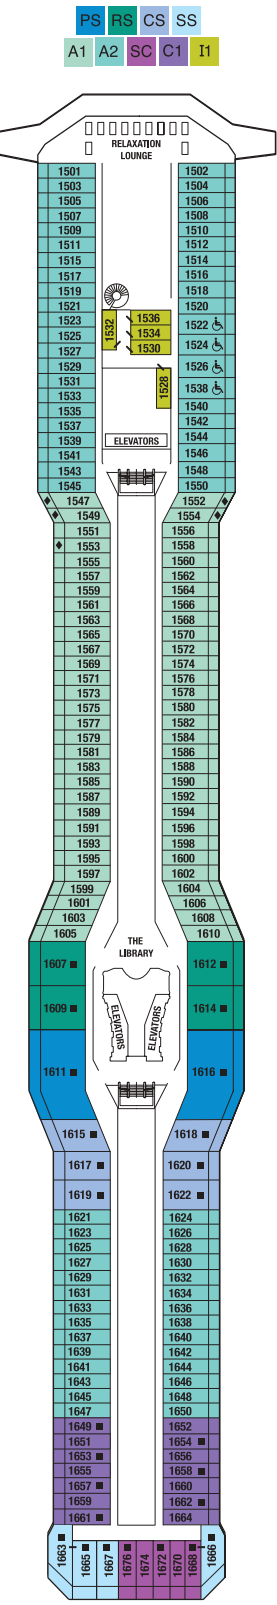

Deck 16

Deck 15

Deck 14

Deck 12

Deck 11

Deck 10

Deck 9

Deck 8

Deck 7

Deck 6

Deck 5

Deck 4

Deck 3

Deck 2

PS	Penthouse Suite
RS	Royal Suite
CS	Celebrity Suite
S1	Sky Suite 1
S2	Sky Suite 2
A1	AquaClass® 1
A2	AquaClass 2

C1	Concierge Class 1
C2	Concierge Class 2
C3	Concierge Class 3
FV	Family Veranda Stateroom
SV	Sunset Veranda Stateroom
1A	Veranda Stateroom 1A
1B	Veranda Stateroom 1B

1C	Veranda Stateroom 1C
2A	Veranda Stateroom 2A
2B	Veranda Stateroom 2B
2C	Veranda Stateroom 2C
2D	Veranda Stateroom 2D
7	Ocean View Stateroom 7
8	Ocean View Stateroom 8

9	Inside Stateroom 9
10	Inside Stateroom 10
11	Inside Stateroom 11
12	Inside Stateroom 12

-  Medical Facility - Deck 2
Located by Mid-Ship Elevators
-  Single Sofa Bed
-  One Upper Berth
-  Connecting Staterooms
-  Inside Stateroom Door Location
-  Wheelchair Accessible Stateroom
Featuring Roll-In Shower