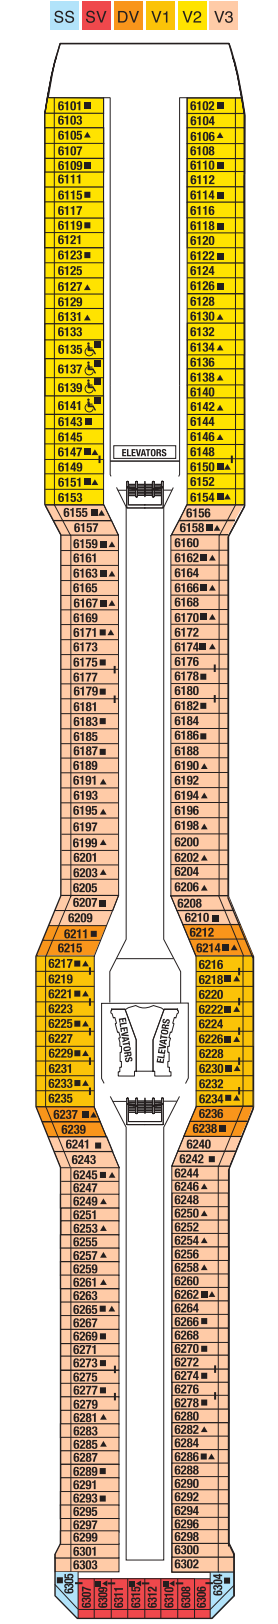

Deck 16

Deck 15

Deck 14

Deck 12

Deck 11

Deck 10

Deck 9

Deck 8

Deck 7

Deck 6

Deck 5

Deck 4

Deck 3

Deck 2

PS	Penthouse Suite
RS	Royal Suite
CS	Celebrity Suite
S1	Sky Suite 1
S2	Sky Suite 2
A1	AquaClass® 1
A2	AquaClass 2

C1	Concierge Class 1
C2	Concierge Class 2
C3	Concierge Class 3
FV	Family Veranda Stateroom
SV	Sunset Veranda Stateroom
1A	Veranda Stateroom 1A
1B	Veranda Stateroom 1B

1C	Veranda Stateroom 1C
2A	Veranda Stateroom 2A
2B	Veranda Stateroom 2B
2C	Veranda Stateroom 2C
2D	Veranda Stateroom 2D
7	Ocean View Stateroom 7
8	Ocean View Stateroom 8

9	Inside Stateroom 9
10	Inside Stateroom 10
11	Inside Stateroom 11
12	Inside Stateroom 12

-  Medical Facility - Deck 2
Located by Mid-Ship Elevators
-  Single Sofa Bed
-  One Upper Berth
-  Connecting Staterooms
-  Inside Stateroom Door Location
-  Wheelchair Accessible Stateroom
Featuring Roll-In Shower