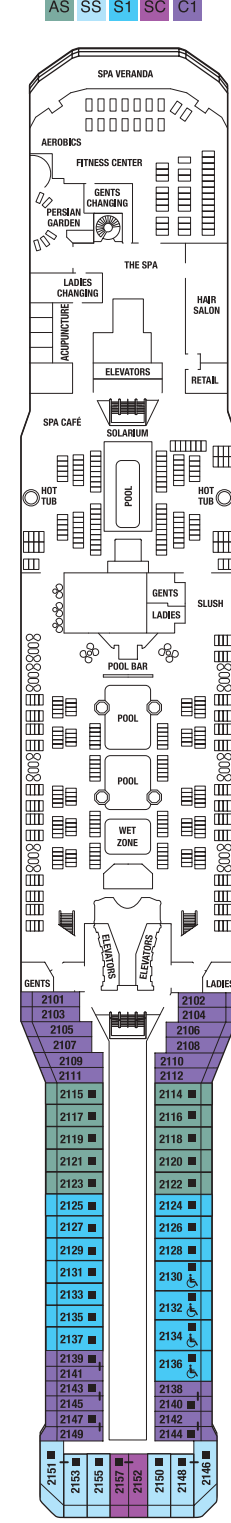

Deck 16

Deck 15

Deck 14

Deck 12

Deck 11

Deck 10

Deck 9

Deck 8

Deck 7

Deck 6

Deck 5

Deck 4

Deck 3

Deck 2

PS	Penthouse Suite
RS	Royal Suite
CS	Celebrity Suite
S1	Sky Suite 1
S2	Sky Suite 2
A1	AquaClass® 1
A2	AquaClass 2

C1	Concierge Class 1
C2	Concierge Class 2
C3	Concierge Class 3
FV	Family Veranda Stateroom
SV	Sunset Veranda Stateroom
1A	Veranda Stateroom 1A
1B	Veranda Stateroom 1B

1C	Veranda Stateroom 1C
2A	Veranda Stateroom 2A
2B	Veranda Stateroom 2B
2C	Veranda Stateroom 2C
2D	Veranda Stateroom 2D
7	Ocean View Stateroom 7
8	Ocean View Stateroom 8

9	Inside Stateroom 9
10	Inside Stateroom 10
11	Inside Stateroom 11
12	Inside Stateroom 12

-  Medical Facility - Deck 2
Located by Mid-Ship Elevators
-  Single Sofa Bed
-  One Upper Berth
-  Connecting Staterooms
-  Inside Stateroom Door Location
-  Wheelchair Accessible Stateroom
Featuring Roll-In Shower