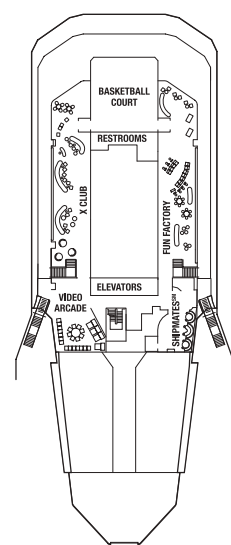

Deck 16

Deck 15

Deck 14

Deck 12

Deck 11

Deck 10

Deck 9

Deck 8

Deck 7

Deck 6

Deck 5

Deck 4

Deck 3

Deck 2

PS	Penthouse Suite
RS	Royal Suite
CS	Celebrity Suite
S1	Sky Suite 1
S2	Sky Suite 2
A1	AquaClass® 1
A2	AquaClass 2

C1	Concierge Class 1
C2	Concierge Class 2
C3	Concierge Class 3
FV	Family Veranda Stateroom
SV	Sunset Veranda Stateroom
1A	Veranda Stateroom 1A
1B	Veranda Stateroom 1B

-  Medical Facility - Deck 2
Located by Mid-Ship Elevators
-  Single Sofa Bed
-  One Upper Berth
-  Connecting Staterooms
-  Inside Stateroom Door Location
-  Wheelchair Accessible Stateroom
Featuring Roll-In Shower