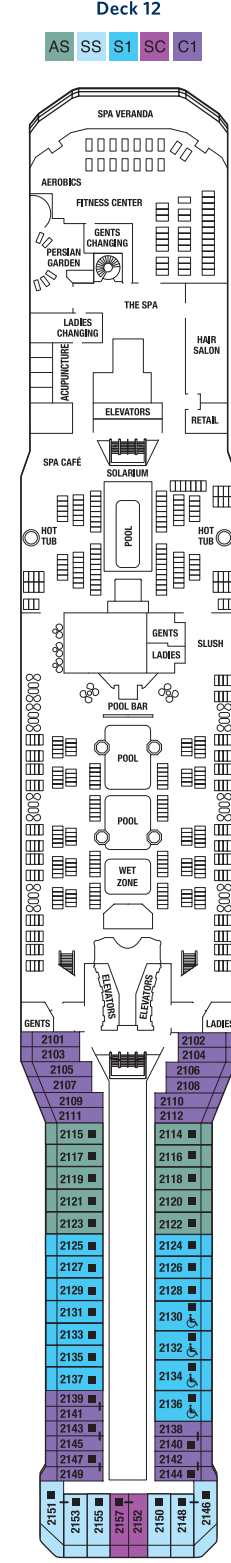

Deck 16

Deck 15

Deck 14

Deck 12

Deck 11

Deck 10

Deck 9

Deck 8

Deck 7

Deck 6

Deck 5

Deck 4

Deck 3

Deck 2

PS	Penthouse Suite
RS	Royal Suite
CS	Celebrity Suite
S1	Sky Suite 1
S2	Sky Suite 2
A1	AquaClass® 1
A2	AquaClass 2

C1	Concierge Class 1
C2	Concierge Class 2
C3	Concierge Class 3
FV	Family Veranda Stateroom
SV	Sunset Veranda Stateroom
1A	Veranda Stateroom 1A
1B	Veranda Stateroom 1B

1C	Veranda Stateroom 1C
2A	Veranda Stateroom 2A
2B	Veranda Stateroom 2B
2C	Veranda Stateroom 2C
2D	Veranda Stateroom 2D
7	Ocean View Stateroom 7
8	Ocean View Stateroom 8

9	Inside Stateroom 9
10	Inside Stateroom 10
11	Inside Stateroom 11
12	Inside Stateroom 12

-  Medical Facility - Deck 2
Located by Mid-Ship Elevators
-  Single Sofa Bed
-  One Upper Berth
-  Connecting Staterooms
-  Inside Stateroom Door Location
-  Wheelchair Accessible Stateroom
Featuring Roll-In Shower