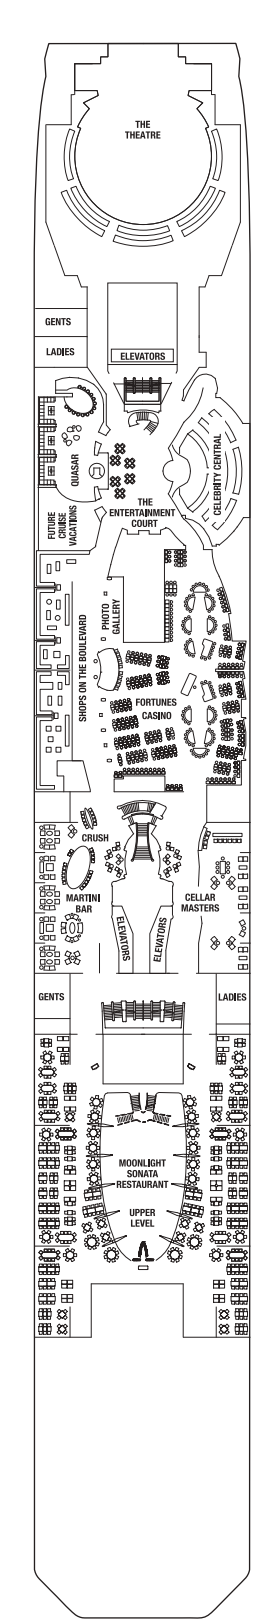

Deck 16

Deck 15

Deck 14

Deck 12

Deck 11

Deck 10

Deck 9

Deck 8

Deck 7

Deck 6

Deck 5

Deck 4

Deck 3

Deck 2

PS	Penthouse Suite
RS	Royal Suite
CS	Celebrity Suite
S1	Sky Suite 1
S2	Sky Suite 2
A1	AquaClass® 1
A2	AquaClass 2

C1	Concierge Class 1
C2	Concierge Class 2
C3	Concierge Class 3
FV	Family Veranda Stateroom
SV	Sunset Veranda Stateroom
1A	Veranda Stateroom 1A
1B	Veranda Stateroom 1B

1C	Veranda Stateroom 1C
2A	Veranda Stateroom 2A
2B	Veranda Stateroom 2B
2C	Veranda Stateroom 2C
2D	Veranda Stateroom 2D
7	Ocean View Stateroom 7
8	Ocean View Stateroom 8

9	Inside Stateroom 9
10	Inside Stateroom 10
11	Inside Stateroom 11
12	Inside Stateroom 12

-  Medical Facility - Deck 2
Located by Mid-Ship Elevators
-  Single Sofa Bed
-  One Upper Berth
-  Connecting Staterooms
-  Inside Stateroom Door Location
-  Wheelchair Accessible Stateroom
Featuring Roll-In Shower