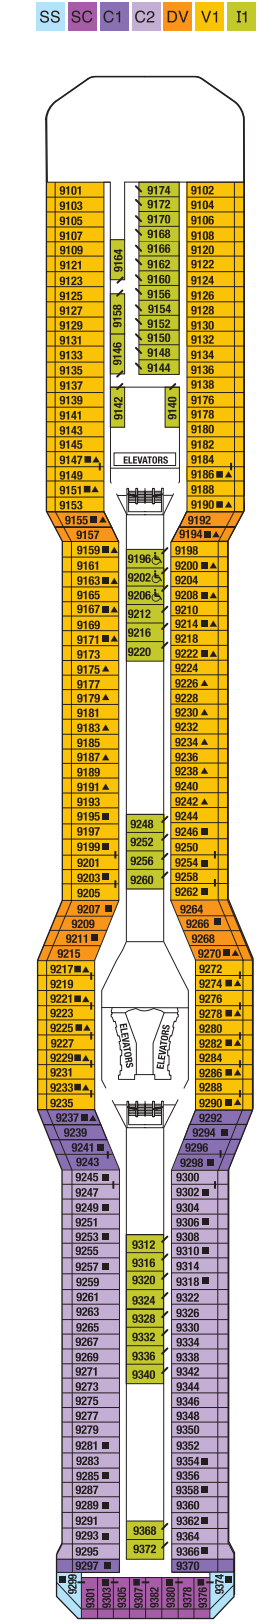

Deck 16

Deck 15

Deck 14

Deck 12

Deck 11

Deck 10

Deck 9

Deck 8

Deck 7

Deck 6

Deck 5

Deck 4

Deck 3

Deck 2

PS	Penthouse Suite
RS	Royal Suite
CS	Celebrity Suite
S1	Sky Suite 1
S2	Sky Suite 2
A1	AquaClass® 1
A2	AquaClass 2

C1	Concierge Class 1
C2	Concierge Class 2
C3	Concierge Class 3
FV	Family Veranda Stateroom
SV	Sunset Veranda Stateroom
1A	Veranda Stateroom 1A
1B	Veranda Stateroom 1B

1C	Veranda Stateroom 1C
2A	Veranda Stateroom 2A
2B	Veranda Stateroom 2B
2C	Veranda Stateroom 2C
2D	Veranda Stateroom 2D
7	Ocean View Stateroom 7
8	Ocean View Stateroom 8

9	Inside Stateroom 9
10	Inside Stateroom 10
11	Inside Stateroom 11
12	Inside Stateroom 12

-  Medical Facility - Deck 2
Located by Mid-Ship Elevators
-  Single Sofa Bed
-  One Upper Berth
-  Connecting Staterooms
-  Inside Stateroom Door Location
-  Wheelchair Accessible Stateroom
Featuring Roll-In Shower