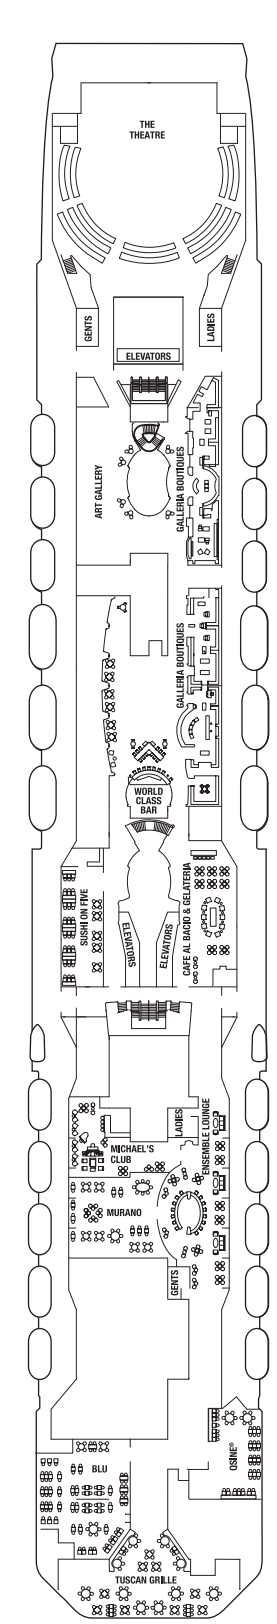

Deck 16

Deck 15

Deck 14

Deck 12

Deck 11

Deck 10

Deck 9

Deck 8

Deck 7

Deck 6

Deck 5

Deck 4

Deck 3

Deck 2

PS	Penthouse Suite
RS	Royal Suite
CS	Celebrity Suite
S1	Sky Suite 1
S2	Sky Suite 2
A1	AquaClass® 1
A2	AquaClass 2

C1	Concierge Class 1
C2	Concierge Class 2
C3	Concierge Class 3
FV	Family Veranda Stateroom
SV	Sunset Veranda Stateroom
1A	Veranda Stateroom 1A
1B	Veranda Stateroom 1B

1C	Veranda Stateroom 1C
2A	Veranda Stateroom 2A
2B	Veranda Stateroom 2B
2C	Veranda Stateroom 2C
2D	Veranda Stateroom 2D
7	Ocean View Stateroom 7
8	Ocean View Stateroom 8

9	Inside Stateroom 9
10	Inside Stateroom 10
11	Inside Stateroom 11
12	Inside Stateroom 12

-  Medical Facility - Deck 2
Located by Mid-Ship Elevators
-  Single Sofa Bed
-  One Upper Berth
-  Connecting Staterooms
-  Inside Stateroom Door Location
-  Wheelchair Accessible Stateroom
Featuring Roll-In Shower