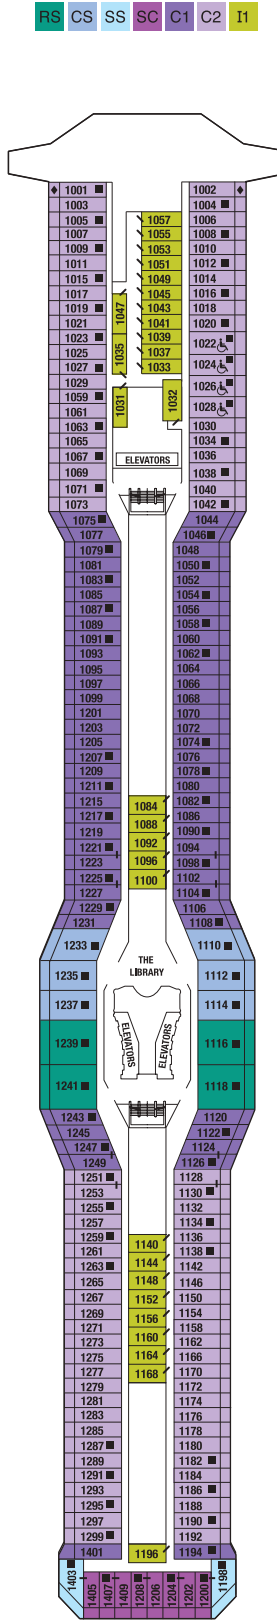

Deck 16

Deck 15

Deck 14

Deck 12

Deck 11

Deck 10

Deck 9

Deck 8

Deck 7

Deck 6

Deck 5

Deck 4

Deck 3

Deck 2

PS	Penthouse Suite
RS	Royal Suite
CS	Celebrity Suite
S1	Sky Suite 1
S2	Sky Suite 2
A1	AquaClass® 1
A2	AquaClass 2

C1	Concierge Class 1
C2	Concierge Class 2
C3	Concierge Class 3
FV	Family Veranda Stateroom
SV	Sunset Veranda Stateroom
1A	Veranda Stateroom 1A
1B	Veranda Stateroom 1B

1C	Veranda Stateroom 1C
2A	Veranda Stateroom 2A
2B	Veranda Stateroom 2B
2C	Veranda Stateroom 2C
2D	Veranda Stateroom 2D
7	Ocean View Stateroom 7
8	Ocean View Stateroom 8

9	Inside Stateroom 9
10	Inside Stateroom 10
11	Inside Stateroom 11
12	Inside Stateroom 12

-  Medical Facility - Deck 2
Located by Mid-Ship Elevators
-  Single Sofa Bed
-  One Upper Berth
-  Connecting Staterooms
-  Inside Stateroom Door Location
-  Wheelchair Accessible Stateroom
Featuring Roll-In Shower