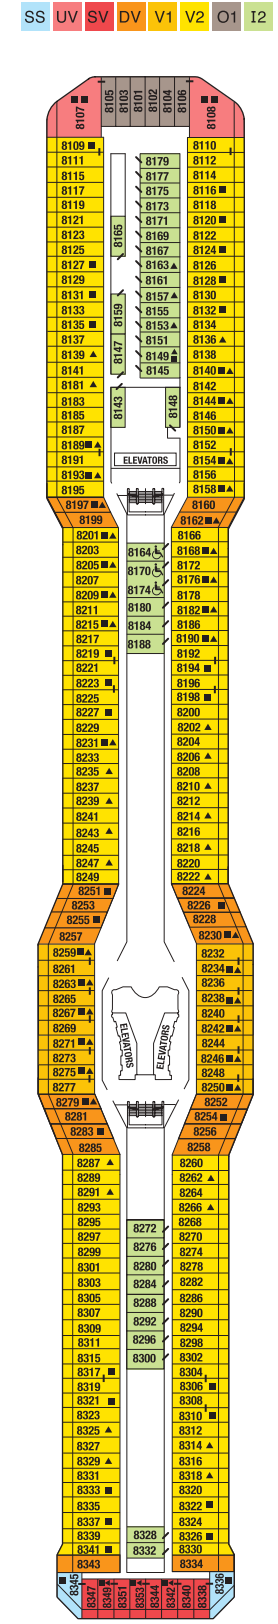

Deck 16

Deck 15

Deck 14

Deck 12

Deck 11

Deck 10

Deck 9

Deck 8

Deck 7

Deck 6

Deck 5

Deck 4

Deck 3

Deck 2

PS	Penthouse Suite
RS	Royal Suite
CS	Celebrity Suite
S1	Sky Suite 1
S2	Sky Suite 2
A1	AquaClass® 1
A2	AquaClass 2

C1	Concierge Class 1
C2	Concierge Class 2
C3	Concierge Class 3
FV	Family Veranda Stateroom
SV	Sunset Veranda Stateroom
1A	Veranda Stateroom 1A
1B	Veranda Stateroom 1B

1C	Veranda Stateroom 1C
2A	Veranda Stateroom 2A
2B	Veranda Stateroom 2B
2C	Veranda Stateroom 2C
2D	Veranda Stateroom 2D
7	Ocean View Stateroom 7
8	Ocean View Stateroom 8

9	Inside Stateroom 9
10	Inside Stateroom 10
11	Inside Stateroom 11
12	Inside Stateroom 12

-  Medical Facility - Deck 2
Located by Mid-Ship Elevators
-  Single Sofa Bed
-  One Upper Berth
-  Connecting Staterooms
-  Inside Stateroom Door Location
-  Wheelchair Accessible Stateroom
Featuring Roll-In Shower