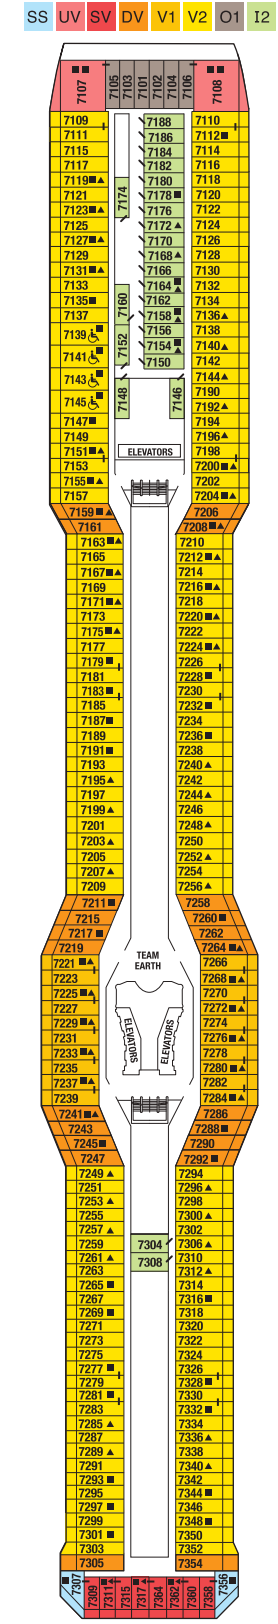

Deck 16

Deck 15

Deck 14

Deck 12

Deck 11

Deck 10

Deck 9

Deck 8

Deck 7

Deck 6

Deck 5

Deck 4

Deck 3

Deck 2

PS	Penthouse Suite
RS	Royal Suite
CS	Celebrity Suite
S1	Sky Suite 1
S2	Sky Suite 2
A1	AquaClass® 1
A2	AquaClass 2

C1	Concierge Class 1
C2	Concierge Class 2
C3	Concierge Class 3
FV	Family Veranda Stateroom
SV	Sunset Veranda Stateroom
1A	Veranda Stateroom 1A
1B	Veranda Stateroom 1B

1C	Veranda Stateroom 1C
2A	Veranda Stateroom 2A
2B	Veranda Stateroom 2B
2C	Veranda Stateroom 2C
2D	Veranda Stateroom 2D
7	Ocean View Stateroom 7
8	Ocean View Stateroom 8

9	Inside Stateroom 9
10	Inside Stateroom 10
11	Inside Stateroom 11
12	Inside Stateroom 12

-  Medical Facility - Deck 2
Located by Mid-Ship Elevators
-  Single Sofa Bed
-  One Upper Berth
-  Connecting Staterooms
-  Inside Stateroom Door Location
-  Wheelchair Accessible Stateroom
Featuring Roll-In Shower