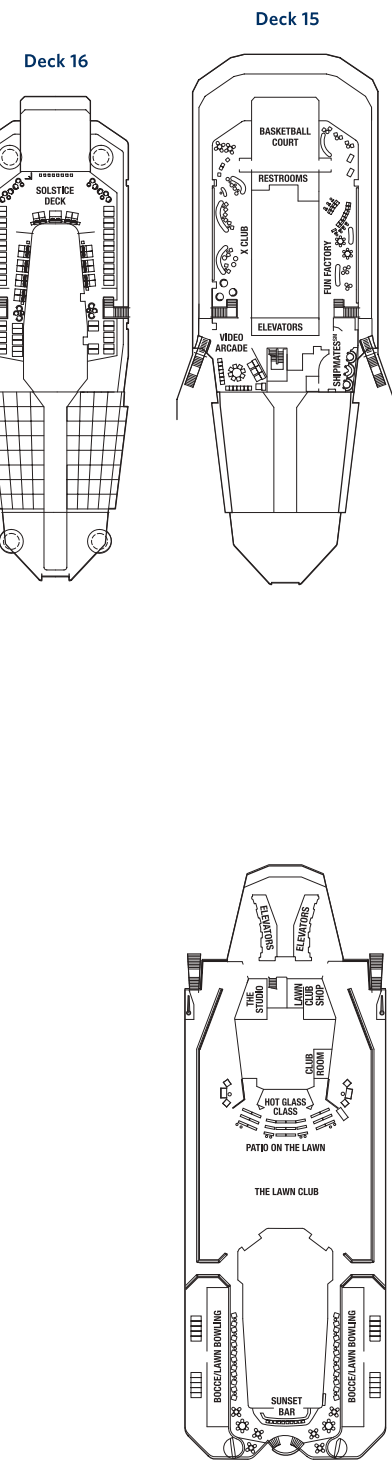

Deck 16

Deck 15

Deck 14

Deck 12

Deck 11

Deck 10

Deck 9

Deck 8

Deck 7

Deck 6

Deck 5

Deck 4

Deck 3

Deck 2

PS	Penthouse Suite
RS	Royal Suite
CS	Celebrity Suite
S1	Sky Suite 1
S2	Sky Suite 2
A1	AquaClass® 1
A2	AquaClass 2

C1	Concierge Class 1
C2	Concierge Class 2
C3	Concierge Class 3
FV	Family Veranda Stateroom
SV	Sunset Veranda Stateroom
1A	Veranda Stateroom 1A
1B	Veranda Stateroom 1B

1C	Veranda Stateroom 1C
2A	Veranda Stateroom 2A
2B	Veranda Stateroom 2B
2C	Veranda Stateroom 2C
2D	Veranda Stateroom 2D
7	Ocean View Stateroom 7
8	Ocean View Stateroom 8

9	Inside Stateroom 9
10	Inside Stateroom 10
11	Inside Stateroom 11
12	Inside Stateroom 12

-  Medical Facility - Deck 2
Located by Mid-Ship Elevators
-  Single Sofa Bed
-  One Upper Berth
-  Connecting Staterooms
-  Inside Stateroom Door Location
-  Wheelchair Accessible Stateroom
Featuring Roll-In Shower