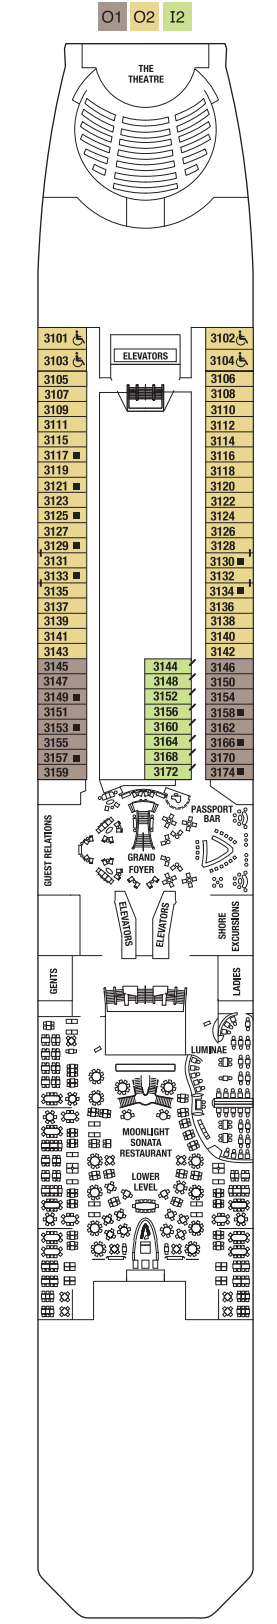

Deck 16

Deck 15

Deck 14

Deck 12

Deck 11

Deck 10

Deck 9

Deck 8

Deck 7

Deck 6

Deck 5

Deck 4

Deck 3

Deck 2

PS	Penthouse Suite
RS	Royal Suite
CS	Celebrity Suite
S1	Sky Suite 1
S2	Sky Suite 2
A1	AquaClass® 1
A2	AquaClass 2

C1	Concierge Class 1
C2	Concierge Class 2
C3	Concierge Class 3
FV	Family Veranda Stateroom
SV	Sunset Veranda Stateroom
1A	Veranda Stateroom 1A
1B	Veranda Stateroom 1B

1C	Veranda Stateroom 1C
2A	Veranda Stateroom 2A
2B	Veranda Stateroom 2B
2C	Veranda Stateroom 2C
2D	Veranda Stateroom 2D
7	Ocean View Stateroom 7
8	Ocean View Stateroom 8

9	Inside Stateroom 9
10	Inside Stateroom 10
11	Inside Stateroom 11
12	Inside Stateroom 12

-  Medical Facility - Deck 2
Located by Mid-Ship Elevators
-  Single Sofa Bed
-  One Upper Berth
-  Connecting Staterooms
-  Inside Stateroom Door Location
-  Wheelchair Accessible Stateroom
Featuring Roll-In Shower