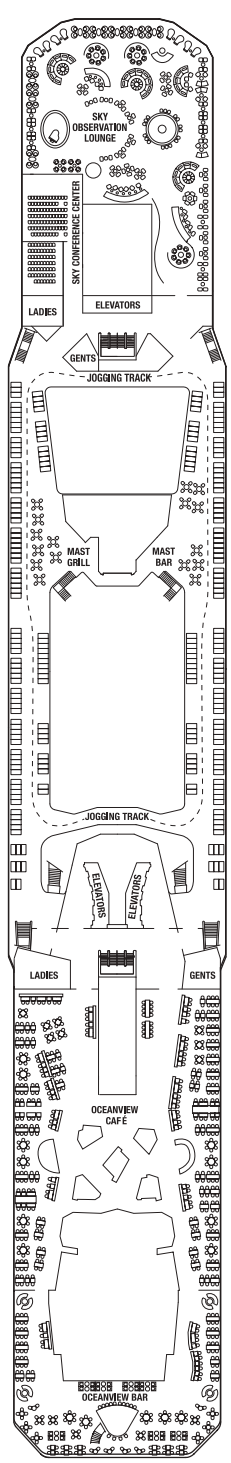

Deck 16

Deck 15

Deck 14

Deck 12

Deck 11

Deck 10

Deck 9

Deck 8

Deck 7

Deck 6

Deck 5

Deck 4

Deck 3

Deck 2

PS	Penthouse Suite
RS	Royal Suite
CS	Celebrity Suite
S1	Sky Suite 1
S2	Sky Suite 2
A1	AquaClass® 1
A2	AquaClass 2

C1	Concierge Class 1
C2	Concierge Class 2
C3	Concierge Class 3
FV	Family Veranda Stateroom
SV	Sunset Veranda Stateroom
1A	Veranda Stateroom 1A
1B	Veranda Stateroom 1B

1C	Veranda Stateroom 1C
2A	Veranda Stateroom 2A
2B	Veranda Stateroom 2B
2C	Veranda Stateroom 2C
2D	Veranda Stateroom 2D
7	Ocean View Stateroom 7
8	Ocean View Stateroom 8

9	Inside Stateroom 9
10	Inside Stateroom 10
11	Inside Stateroom 11
12	Inside Stateroom 12

-  Medical Facility - Deck 2
Located by Mid-Ship Elevators
-  Single Sofa Bed
-  One Upper Berth
-  Connecting Staterooms
-  Inside Stateroom Door Location
-  Wheelchair Accessible Stateroom
Featuring Roll-In Shower