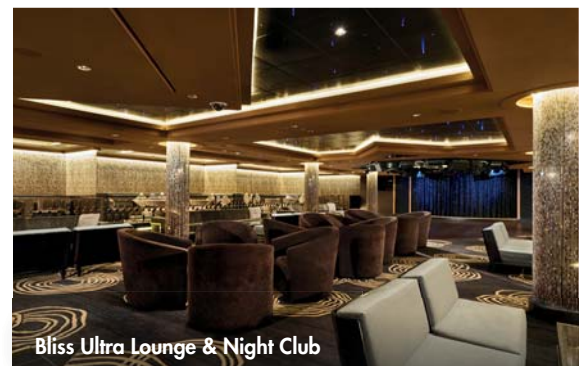

Atrium

Bliss Ultra Lounge & Night Club

Magnum's Champagne & Wine Bar

Spinnaker Lounge

Pool Deck

The Haven Sun Deck

OUTDOOR AREAS

VENUE NAME	DECK	ROOM SIZE SQ. FT.	ROOM SIZE SQM	SEATING CAPACITY	RECEPTION CAPACITY	PRIVATE GROUP AVAILABILITY
Pool Deck	12	21,150	1,965	Not Applicable	854	Charter Only
Sun Deck	14	11,395	1,059	Not Applicable	577	Charter Only
Freestyle Sun Deck	15	818	76	Not Applicable	28	Charter Only
Private Sun Deck	15	3,744	348	Not Applicable	70	Charter Only
Public Sun Deck	15	3,605	335	Not Applicable	28	Charter Only