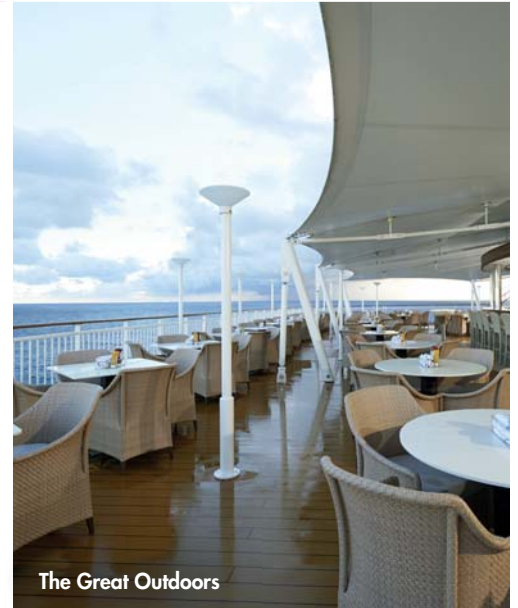

SUITES

ACCOMMODATION NAME	QUANTITY
Suites & Penthouses	30

STATEROOMS

ACCOMMODATION NAME	QUANTITY
Club Balcony Suite	134
Balcony	360
Oceanview	243
Inside	412

Magenta

The Great Outdoors

COMPLIMENTARY DINING

RESTAURANT NAME	DECK	CUISINE	SEATING CAPACITY	GROUP ACCOMMODATIONS
Grand Pacific	6	Main Dining Room	520	Charter Only
Magenta	6	Main Dining Room	310	Yes
Orchid Garden	7	Asian	106	Charter Only
O'Sheehan's Neighborhood Bar & Grill	8	24-Hour Eatery	192	Charter Only
Garden Café	12	Buffet	334	Charter Only
The Great Outdoors	12	Outdoor Buffet	240	Charter Only
Topsiders Bar & Grill	12	Pool Bar & Grill	268	Charter Only
Bali Hai Bar & Grill	13	Alternate Bar & Grill	252	Charter Only