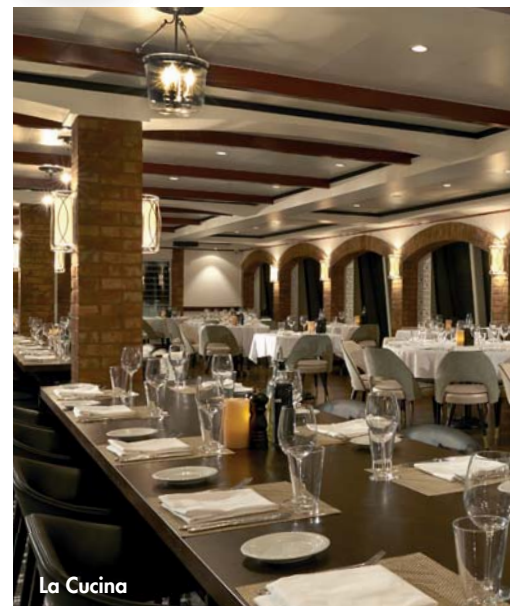

Le Bistro

La Cucina

Please note that venues and capacity information are subject to change. Restaurant group availability varies by venue and time. Please consult your NCL Charters, Meetings & Incentives representative for voyage options.