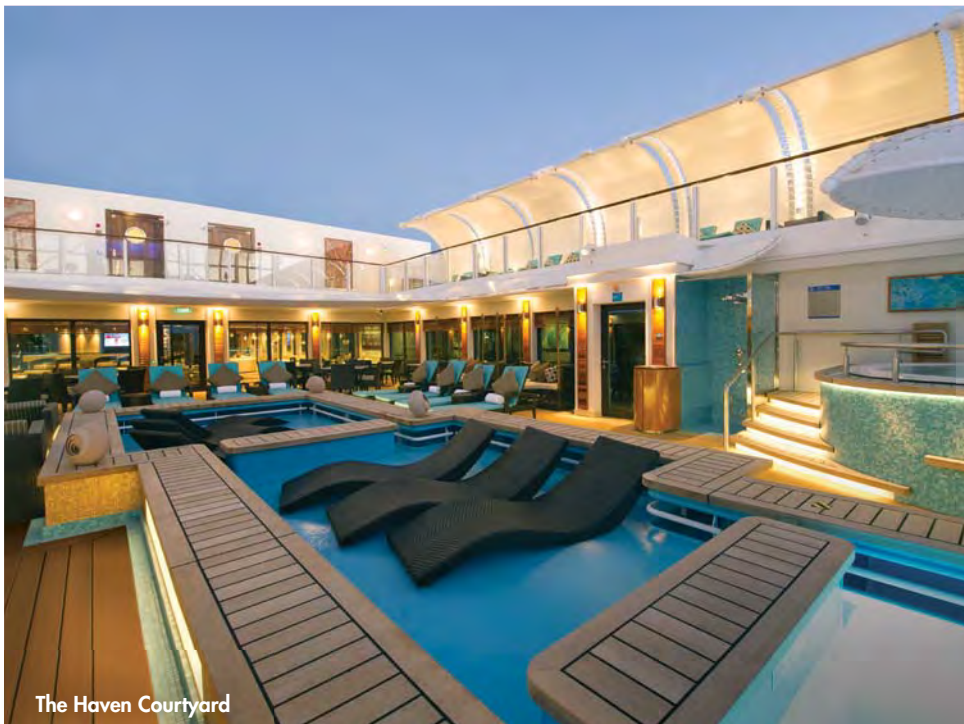

The Haven Lounge

The Haven Courtyard