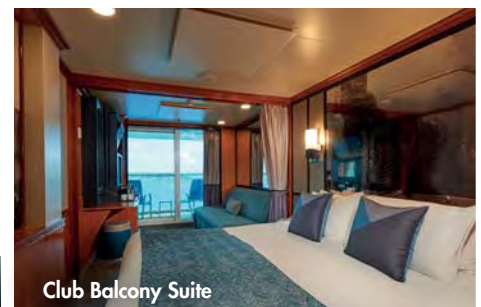

STATEROOMS

ACCOMMODATION NAME	QUANTITY
Club Balcony Suite	134
Balcony	360
Oceanview	243
Inside	417