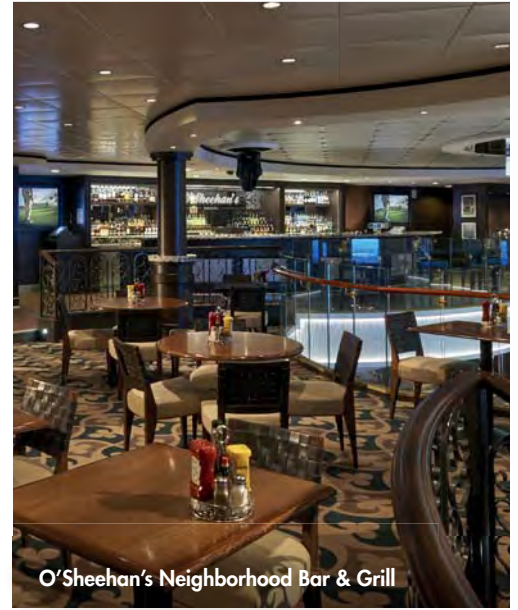

SUITES

ACCOMMODATION NAME	QUANTITY
Suites & Penthouses	30

STATEROOMS

ACCOMMODATION NAME	QUANTITY
Club Balcony Suite	134
Balcony	360
Oceanview	243
Inside	417

Garden Café

COMPLIMENTARY DINING

RESTAURANT NAME	DECK	CUISINE	SEATING CAPACITY	GROUP ACCOMMODATIONS
Alizar	6	Main Dining Room	262	Yes
Grand Pacific	6	Main Dining Room	476	Yes
Jasmine Garden	7	Asian	104	Yes
O'Sheehan's Neighborhood Bar & Grill	8	24-Hour Eatery	156	Charter Only
Garden Café	12	Buffet	393	Charter Only
The Great Outdoors	12	Outdoor Buffet	235	Charter Only
Topsiders Bar & Grill	12	Pool Bar & Grill	145	Charter Only
The Pit Stop	13	Alternate Bar & Grill	47	Charter Only