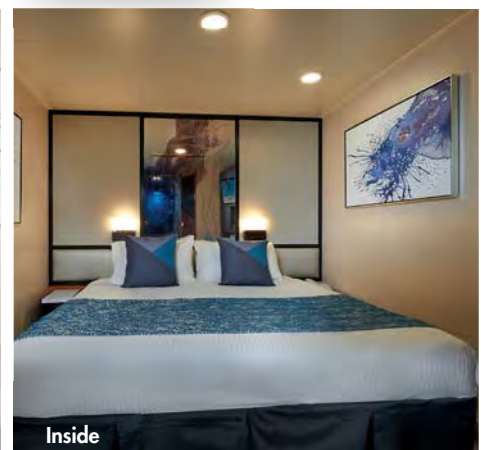

STATEROOMS

ACCOMMODATION NAME	QUANTITY
Club Balcony Suite	134
Balcony	360
Oceanview	243
Inside	417