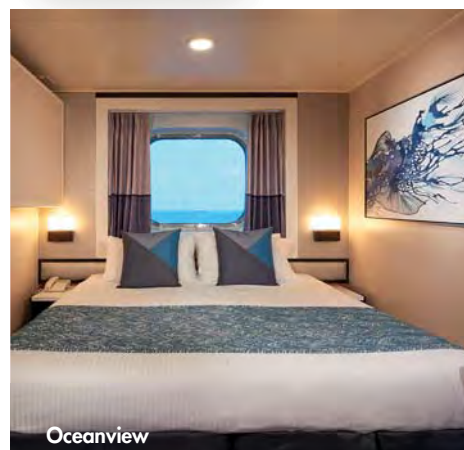

STATEROOMS

ACCOMMODATION NAME	QUANTITY
Club Balcony Suite	134
Balcony	360
Oceanview	243
Inside	417