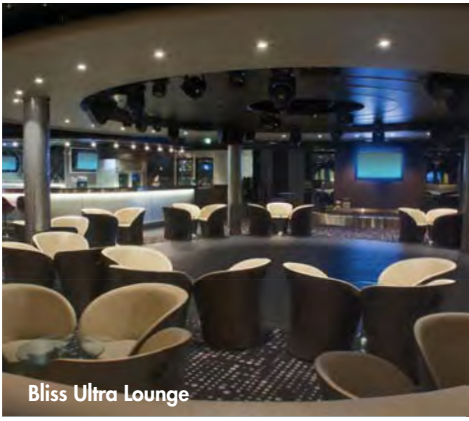

**CONVENTIONAL MEETING SPACES**

VENUE NAME	DECK	ROOM SIZE SQ. FT.	ROOM SIZE SQM	SEATING CAPACITY	RECEPTION CAPACITY	PRIVATE GROUP AVAILABILITY
Stardust Theater	5, 6, 7	12,917	1,200	996	996*	Yes
Meeting Room - Congo	6	463	43	34	34	Yes
Meeting Room - India	6	463	43	48	48	Yes
Meeting Room - Java	6	463	43	48	48	Yes
Card Room	12	495	46	28	35	Yes
Library	12	1,011	94	36	45	Yes

\*The Stardust Theater is perfectly suited for award ceremonies, presentations and private group entertainment pending availability.

**BARS & LOUNGES**

VENUE NAME	DECK	ROOM SIZE SQ. FT.	ROOM SIZE SQM	SEATING CAPACITY	RECEPTION CAPACITY	PRIVATE GROUP AVAILABILITY
Magnum's Champagne & Wine Bar	6	1,615	150	66	79	Yes
Maltings Beer & Whiskey Bar	6	872	81	38	46	Charter Only
Shaker's Martini & Cocktail Bar	6	807	75	38	46	Yes
Bliss Ultra Lounge	7	3,907	363	85	200	Yes
Spinnaker Lounge	13	9,042	840	354	400	Yes
Sugarcane Mojito Bar	13	1,216	113	15	18	Charter Only