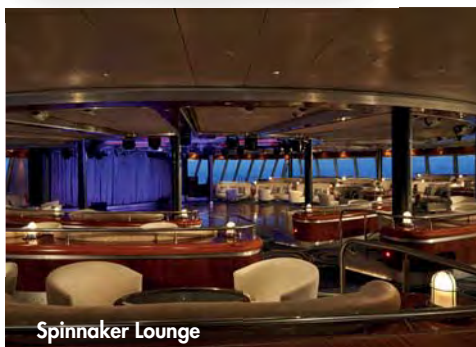

\*The Stardust Theater is perfectly suited for award ceremonies, presentations and private group entertainment pending availability.

**BARS & LOUNGES**

VENUE NAME	DECK	ROOM SIZE SQ. FT.	ROOM SIZE SQM	SEATING CAPACITY	RECEPTION CAPACITY	PRIVATE GROUP AVAILABILITY
Magnum's Champagne & Wine Bar	6	1,615	150	66	79	Yes
Maltings Beer & Whiskey Bar	6	872	81	38	46	Charter Only
Shaker's Martini & Cocktail Bar	6	807	75	38	46	Yes
Bliss Ultra Lounge	7	3,907	363	85	200	Yes
Spinnaker Lounge	13	9,042	840	354	400	Yes
Sugarcane Mojito Bar	13	1,216	113	15	18	Charter Only