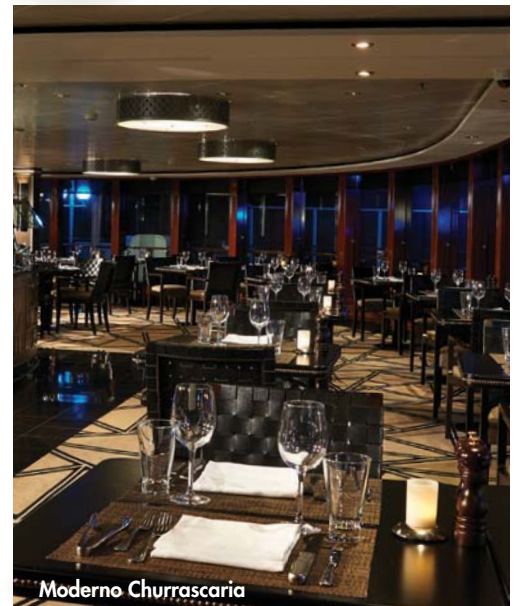

Le Bistro

Moderno Churrascaria

SPECIALTY DINING

RESTAURANT NAME	DECK	CUISINE	SEATING CAPACITY	GROUP ACCOMMODATIONS
Le Bistro	6	French	104	Yes
Sushi	7	Sushi Bar	10	Charter Only
Teppanyaki	7	Teppanyaki	32	Yes
La Cucina	12	Italian	102	Yes
Cagney's Steakhouse	13	Steakhouse	108	Yes
Moderno Churrascaria	13	Churrascaria	52	Yes

Please note that venues and capacity information are subject to change. Restaurant group availability varies by venue and time. Please consult your NCL Charters, Meetings & Incentives representative for voyage options.