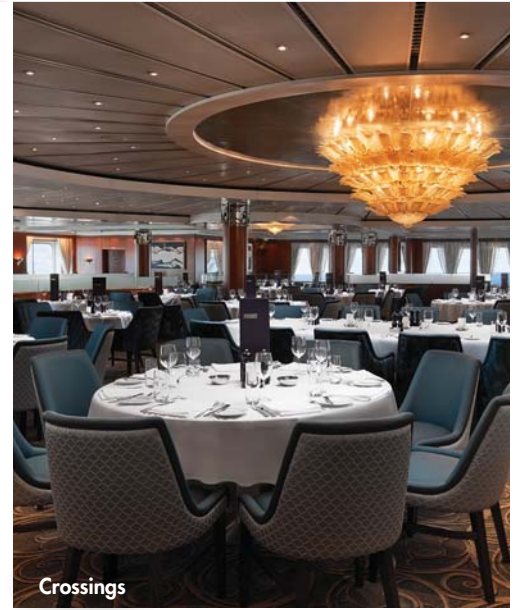

STATEROOMS

ACCOMMODATION NAME	QUANTITY
Balcony	245
Oceanview	313
Inside	429

Owner's Suite with Large Balcony

Oceanview

Inside

Balcony

Great Outdoors Café

Crossings