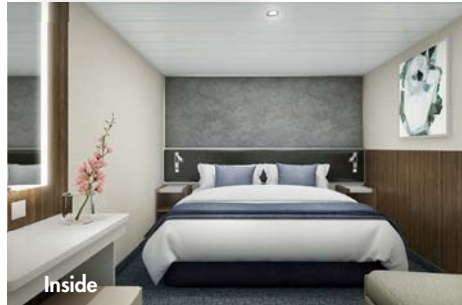

STATEROOMS	
ACCOMMODATION NAME	QUANTITY
Balcony	390
Oceanview	223
Inside	394