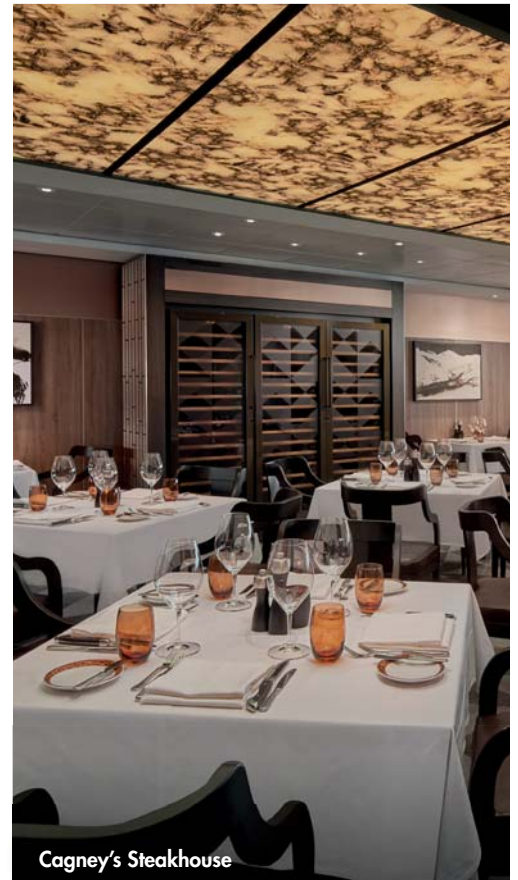

Cagney's Steakhouse

Onda by Scarpetta

SPECIALTY DINING

RESTAURANT NAME	DECK	CUISINE	SEATING CAPACITY	GROUP ACCOMMODATIONS
Le Bistro	7	French	60	Yes
Sushi	8	Sushi Bar	36	Charter Only
Teppanyaki	8	Teppanyaki	28	Charter Only
Onda by Scarpetta	12	Italian	72	Yes
Cagney's Steakhouse	7	Steakhouse	110	Yes