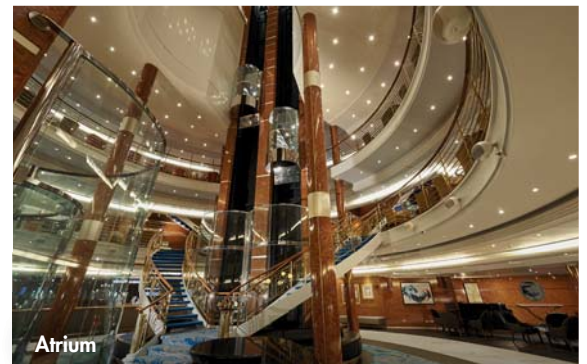

CONVENTIONAL MEETING SPACES

VENUE NAME	DECK	ROOM SIZE SQ. FT.	ROOM SIZE SQM	SEATING CAPACITY	RECEPTION CAPACITY	PRIVATE GROUP AVAILABILITY
Stardust Theater	6, 7	14,000	1,301	899	899*	Yes
Meeting Room - Bali	6	470	44	30	36	Yes
Meeting Room - Malaysia	6	465	43	30	36	Yes
Meeting Room - Borneo	6	465	43	30	36	Yes
Library	6	298	28	5	6	Charter Only

*The Stardust Theater is perfectly suited for award ceremonies, presentations and private group entertainment pending availability.

BARS & LOUNGES

VENUE NAME	DECK	ROOM SIZE SQ. FT.	ROOM SIZE SQM	SEATING CAPACITY	RECEPTION CAPACITY	PRIVATE GROUP AVAILABILITY
Bliss Ultra Lounge	6	5,600	520	152	350	Charter Only
Windjammer Bar	6	1,100	102	71	85	Charter Only
Champagne Bar	7	2,806	261	56	67	Charter Only
Champs Bar	12	1,259	117	67	80	Yes
Spinnaker Lounge	12	6,600	613	199	329	Yes