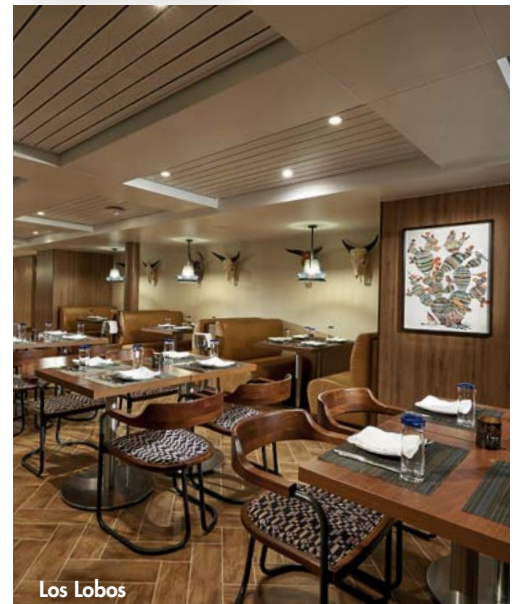

Cagney's Steakhouse

Los Lobos

Please note that venues and capacity information are subject to change. Restaurant group availability varies by venue and time. Please consult your NCL Charters, Meetings & Incentives representative for voyage options.