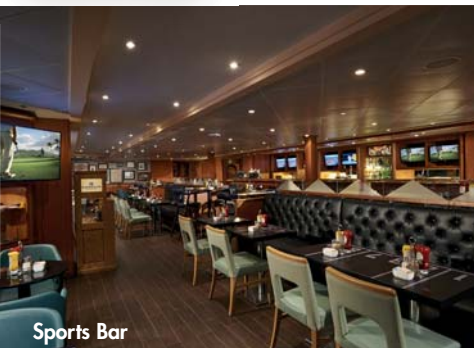

Spinnaker Lounge

Bliss Ultra Lounge

Sports Bar