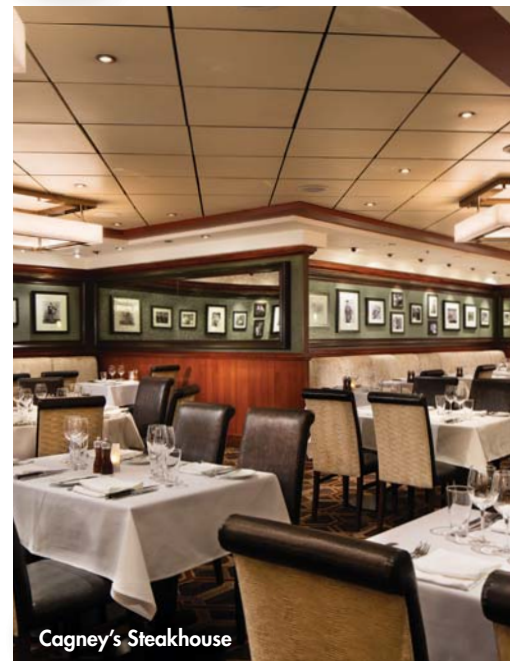

SPECIALTY DINING

RESTAURANT NAME	DECK	CUISINE	SEATING CAPACITY	GROUP ACCOMMODATIONS
Jefferson's Bistro	5	French	96	Yes
Sushi	5	Sushi Bar	9	Charter Only
Teppanyaki	5	Teppanyaki	32	Yes
Cagney's Steakhouse	6	Steakhouse	102	Yes
La Cucina	11	Italian	96	Yes
Moderno Churrascaria	11	Churrascaria	92	Yes