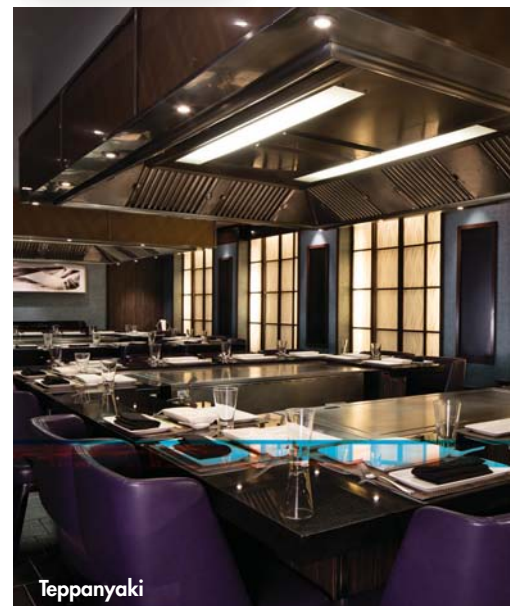

Cagney's Steakhouse

Teppanyaki

Please note that venues and capacity information are subject to change. Restaurant group availability varies by venue and time. Please consult your NCL Charters, Meetings & Incentives representative for voyage options.