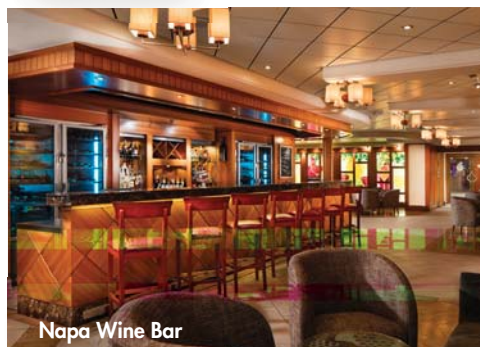

*The Hollywood Theater is perfectly suited for award ceremonies, presentations and private group entertainment pending availability.

BARS & LOUNGES

VENUE NAME	DECK	ROOM SIZE SQ. FT.	ROOM SIZE SQM	SEATING CAPACITY	RECEPTION CAPACITY	PRIVATE GROUP AVAILABILITY
John Adams Coffee Bar	5	1,456	135	58	70	Charter Only
Mardi Gras Cabaret Lounge & Nightclub	6	11,178	1,038	345	414	Yes
Napa Wine Bar	6	3,600	334	67	80	Yes
Pink's Champagne Bar	6	8,142	756	110	132	Charter Only
Gold Rush Saloon	11	3,060	284	102	122	Yes
Aloha Lanai Bar	13	3,977	369	142	170	Yes
Waikiki Bar	13	3,588	333	68	82	Charter Only

Aloha Lanai Bar

Pink's Champagne Bar

Napa Wine Bar

Mardi Gras Cabaret Lounge & Nightclub

Waikiki Bar

John Adams Coffee Bar

OUTDOOR AREAS

VENUE NAME	DECK	ROOM SIZE SQ. FT.	ROOM SIZE SQM	SEATING CAPACITY	RECEPTION CAPACITY	PRIVATE GROUP AVAILABILITY
South Beach Pool Deck	11	10,580	983	Not Applicable	300	Charter Only
Oasis Pool Deck	12	644	60	Not Applicable	14	Charter Only
Sun Deck	14	11,025	1,024	Not Applicable	24	Charter Only