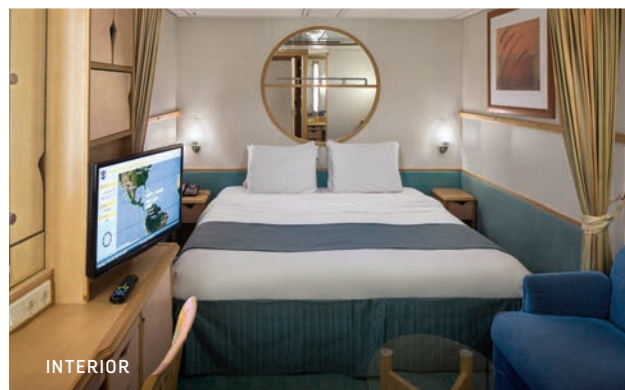

OCEAN VIEW

INTERIOR