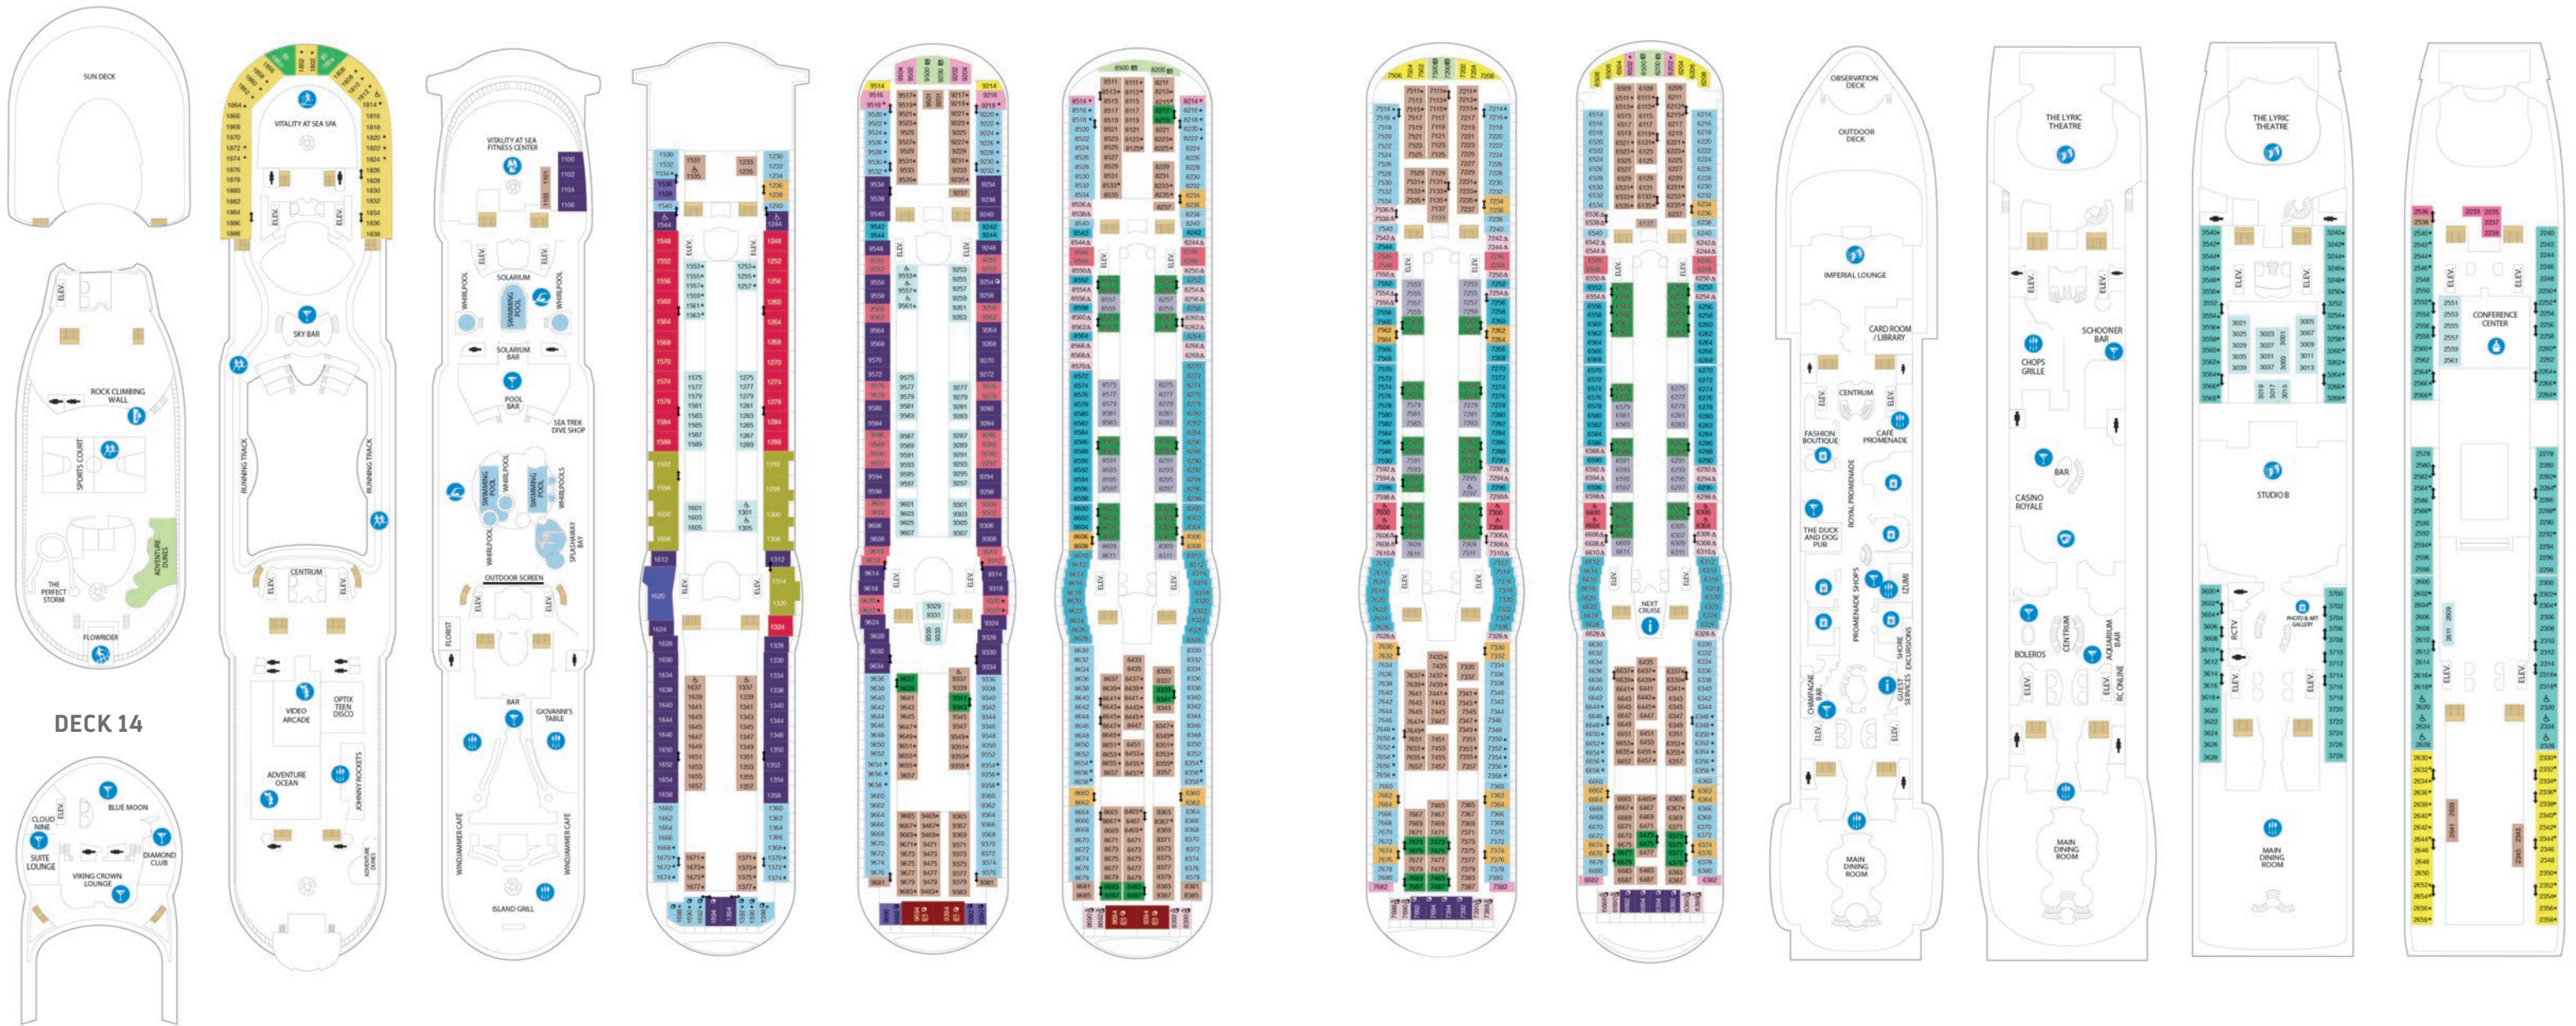

STUDIO B

IMPERIAL LOUNGE

CONFERENCE CENTER

EVENT VENUES		DECK	PRIVATE VENUE	SEATED CAPACITY	RECEPTION CAPACITY
THEATERS	The Lyric Theater — Our dramatic main theater	3, 4	✓	1,362	1,362
	Studio B — Ice-skating theater and multipurpose activity complex with stadium seating	3	✓	904	1,000
CONFERENCE CENTER	Room 1	2	✓	80	
	Room 2	2	✓	94	
	Rooms 1 & 2	2	✓	180	
	Room 3	2	✓	70	
POOL AREAS	Main Pool	11			1,000
	Solarium — Glass-canopied, adults-only pool	11			600
BARS CLUBS LOUNGES	Imperial Lounge — Entertainment lounge	5	✓	350	400
	Blue Moon — At the Viking Crown Lounge	14	✓	75	126
	Boleros — Latin-themed nightclub and bar	4		75	75
	Dining Room — Alternative meeting space	4		514	514
	Dining Room — Alternative meeting space	5		566	566

DECK 13

DECK 12

DECK 11

DECK 10

DECK 9

DECK 8

DECK 7

DECK 6

DECK 5

DECK 4

DECK 3

DECK 2

**Adventure of the Seas®**

AT-A-GLANCE

- Maiden voyage: November 18, 2001
- Enhanced: 2018
- Gross tonnage: 137,276
- Staterooms: 1,672
- Guest capacity: 3,114
- 11 dining options
- 3 pools, 6 whirlpools
- Rock Climbing Wall
- Ice-skating rink
- FlowRider® surf simulator
- Full-service Vitality<sup>SM</sup> at Sea Spa and state-of-the-art Fitness Center

- Dining Venue
- Spa
- Guest Services
- Entertainment Area
- Fitness
- Conference Center
- Bars & Lounges
- Running Track
- Shopping
- Kids & Teens Area
- Rock Climbing Wall
- Casino Royale<sup>SM</sup>
- Pool
- FlowRider® surf simulator