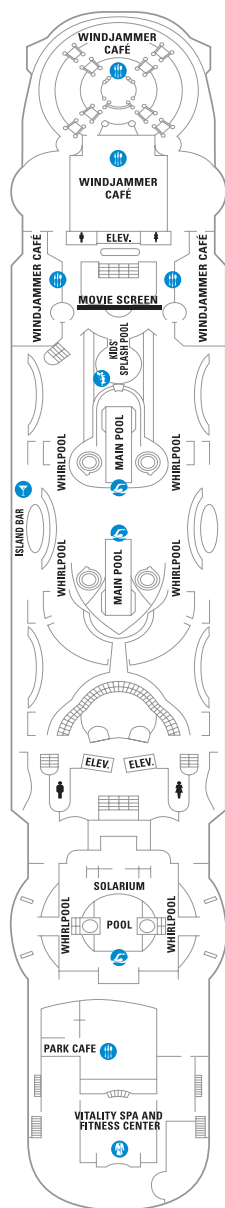

ORPHEUM THEATER

BOLEROS

CONFERENCE CENTER

EVENT VENUES		DECK	PRIVATE VENUE	SEATED CAPACITY	RECEPTION CAPACITY
THEATERS	Orpheum Theater — Our dramatic main theater	5, 6	✓	875	875
CONFERENCE CENTER	Conference Center	6	✓	65	
POOL AREAS	Main Pool	9			900
	Solarium Pool — Glass-canopied, adults-only pool	9		120	300
BARS CLUBS LOUNGES	Boleros — Latin-themed nightclub and bar	5	✓	90	120
	Spotlight Lounge — Entertainment lounge	6	✓	360	500
	Viking Crown Lounge® — Our signature lounge with panoramic views	11	✓	156	250

DECK 12

DECK 11

DECK 10

DECK 9

DECK 8

DECK 7

DECK 6

DECK 5

- 🍴 Dining Venue
- 🎮 Entertainment Area
- 🍸 Bars & Lounges
- 👶 Kids & Teens Area
- 🏊 Pool
- ♨️ Spa
- 🏋️ Fitness
- 🏃 Running Track
- 🧗 Rock Climbing Wall
- 👤 Guest Services
- 🏢 Conference Center
- 🛍 Shopping
- 🎰 Casino RoyaleSM