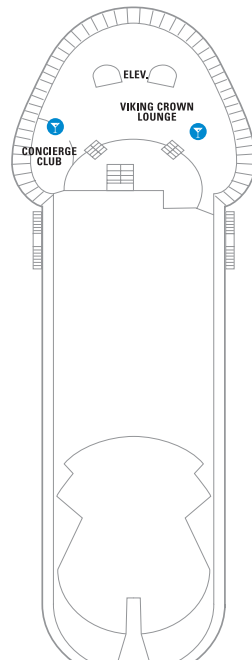

ORPHEUM THEATER

BOLEROS

CONFERENCE CENTER

EVENT VENUES		DECK	PRIVATE VENUE	SEATED CAPACITY	RECEPTION CAPACITY
THEATERS	Orpheum Theater — Our dramatic main theater	5, 6	✓	875	875
CONFERENCE CENTER	Conference Center	6	✓	65	
POOL AREAS	Main Pool	9			900
	Solarium Pool — Glass-canopied, adults-only pool	9		120	300
BARS CLUBS LOUNGES	Boleros — Latin-themed nightclub and bar	5	✓	90	120
	Spotlight Lounge — Entertainment lounge	6	✓	360	500
	Viking Crown Lounge® — Our signature lounge with panoramic views	11	✓	156	250

DECK 12

DECK 11

DECK 10

DECK 9

DECK 8

DECK 7

DECK 6

DECK 5