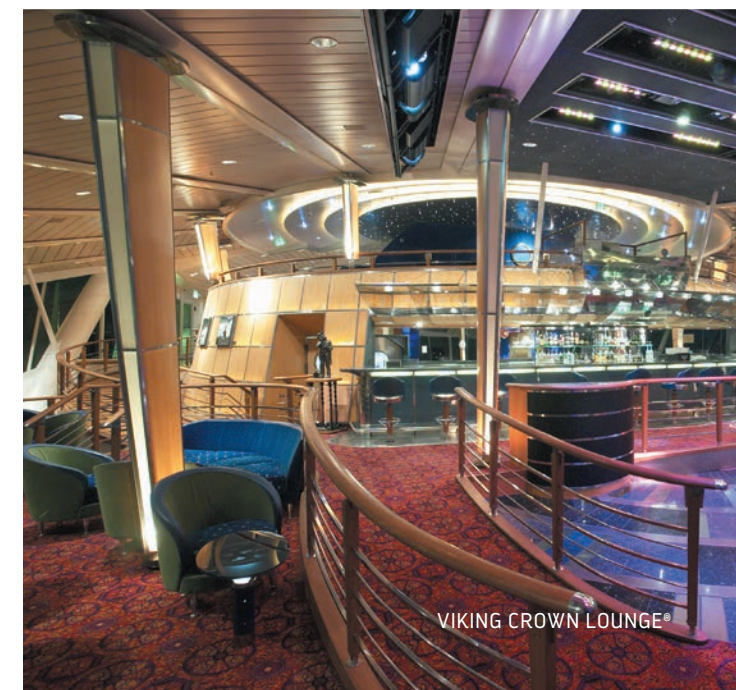

ENCHANTMENT OF THE SEAS®

DECK PLANS • ACCOMMODATIONS • EVENT VENUES

RoyalCaribbean
INTERNATIONAL

POOL AREA

LEAD. FOLLOW. HAVE IT YOUR WAY.

Movers and shakers, your ship has come in! *Enchantment of the Seas*® effortlessly blends business with pleasure — from state-of-the-art conference facilities to soothing spa treatments, from tradeshows to trade winds. Give your clients and colleagues an ocean of complimentary amenities found exclusively onboard Royal Caribbean®, like bungee trampolines, Broadway-style entertainment and sumptuous meals prepared by our world-class chefs. *Enchantment of the Seas*® will take your next conference or event into the stratosphere.

MUCH TO DO AFTER DARK

Discover nearly endless ways to be entertained.

- R Bar — A retro-inspired bar with a personable mixologist.
- Orpheum Theater — Broadway-style entertainment.
- Centrum — Vibrant parades and dance parties.
- Boleros — A Latin-themed hot spot serving Cuban Mojitos, Brazilian Caipirinhas and your favorite classic cocktails.
- Viking Crown Lounge — A Royal Caribbean signature lounge with spectacular vistas by day and lively dancing at night.
- Schooner Bar — Stop in for an anytime drink or happy hour.
- Casino RoyaleSM — Lady Luck awaits at slots, tables and tournaments.

VITALITYSM AT SEA FITNESS CENTER

ONBOARD SHOPPING

VIKING CROWN LOUNGE®

For more information on Event Customization Options visit RoyalCaribbeanIncentives.com/Event-Venues

ACCOMMODATIONS

Enchantment of the Seas® offers a wide variety of accommodations, from balcony staterooms to suites and connecting staterooms.