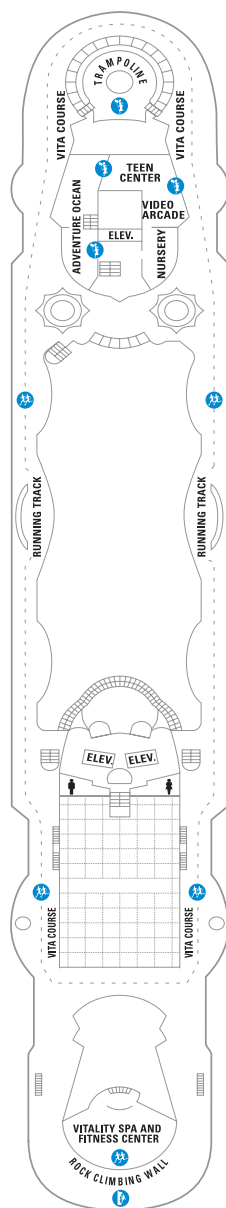

ORPHEUM THEATER

BOLEROS

CONFERENCE CENTER

EVENT VENUES		DECK	PRIVATE VENUE	SEATED CAPACITY	RECEPTION CAPACITY
THEATERS	Orpheum Theater — Our dramatic main theater	5, 6	✓	875	875
CONFERENCE CENTER	Conference Center	6	✓	65	
POOL AREAS	Main Pool	9			900
	Solarium Pool — Glass-canopied, adults-only pool	9		120	300
BARS CLUBS LOUNGES	Boleros — Latin-themed nightclub and bar	5	✓	90	120
	Spotlight Lounge — Entertainment lounge	6	✓	360	500
	Viking Crown Lounge® — Our signature lounge with panoramic views	11	✓	156	250

DECK 12

DECK 11

DECK 10

DECK 9

DECK 8

DECK 7

DECK 6

DECK 5

- 🍴 Dining Venue
- 🎮 Entertainment Area
- 🍸 Bars & Lounges
- 👶 Kids & Teens Area
- 🏊 Pool
- ♨️ Spa
- 🏋️ Fitness
- 🏃 Running Track
- 🧗 Rock Climbing Wall
- 👤 Guest Services
- 🏢 Conference Center
- 🛍 Shopping
- 🎰 Casino RoyaleSM