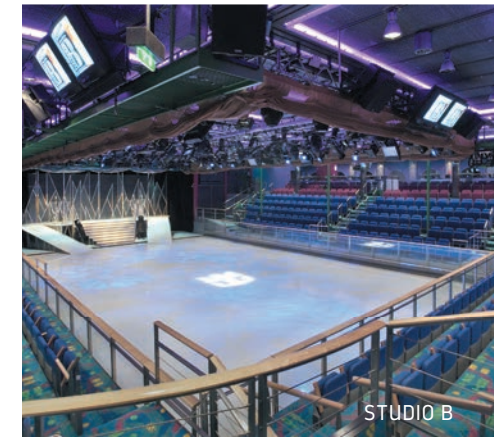

**Johnny Rockets<sup>®</sup>** — Authentic 1950s decor, a jukebox at every table and a menu filled with all-American favorites.

**The Tavern** — A gastropub with an upscale sports bar atmosphere.

**Plus** — Ben & Jerry's<sup>®</sup> Ice Cream

STUDIO B

STAR LOUNGE

CONFERENCE CENTER

EVENT VENUES		DECK	PRIVATE VENUE	SEATED CAPACITY	RECEPTION CAPACITY
THEATERS	The Palace Theater — Our dramatic main theater	3, 4	✓	1,297	1,350
	Studio B — Ice-skating theater and multipurpose activity complex with stadium seating	3	✓	832	1,000
CONFERENCE CENTER	Room 1	2	✓	100	
	Room 2	2	✓	95	
	Rooms 1 & 2	2	✓	150	
	Room 3	2	✓	95	
	Room 4	2	✓	100	
	Rooms 3 & 4	2	✓	150	
Total Conference Center Capacity				400	
OUTDOOR AREAS	Main Pool	11		270	1,000
	Solarium — Glass-canopied, adults-only pool	11		130	600
	Sports Court	12		40	500
BARS CLUBS LOUNGES	Star Lounge — Entertainment lounge	5	✓	232	400
	Viking Crown Lounge <sup>®</sup> — Our signature lounge with panoramic views	14	✓	141	141
	Dizzy's — At the Viking Crown Lounge	14		40	60
	Schooner Bar — Piano Bar	4		96	130
	The Tavern — Gastropub with an upscale bar atmosphere	4		96	96
	Concierge Club — VIP lounge for select loyalty program and suite guests	9	✓	30	30
Diamond Club — VIP lounge for select loyalty program guests	14	✓	94	94	