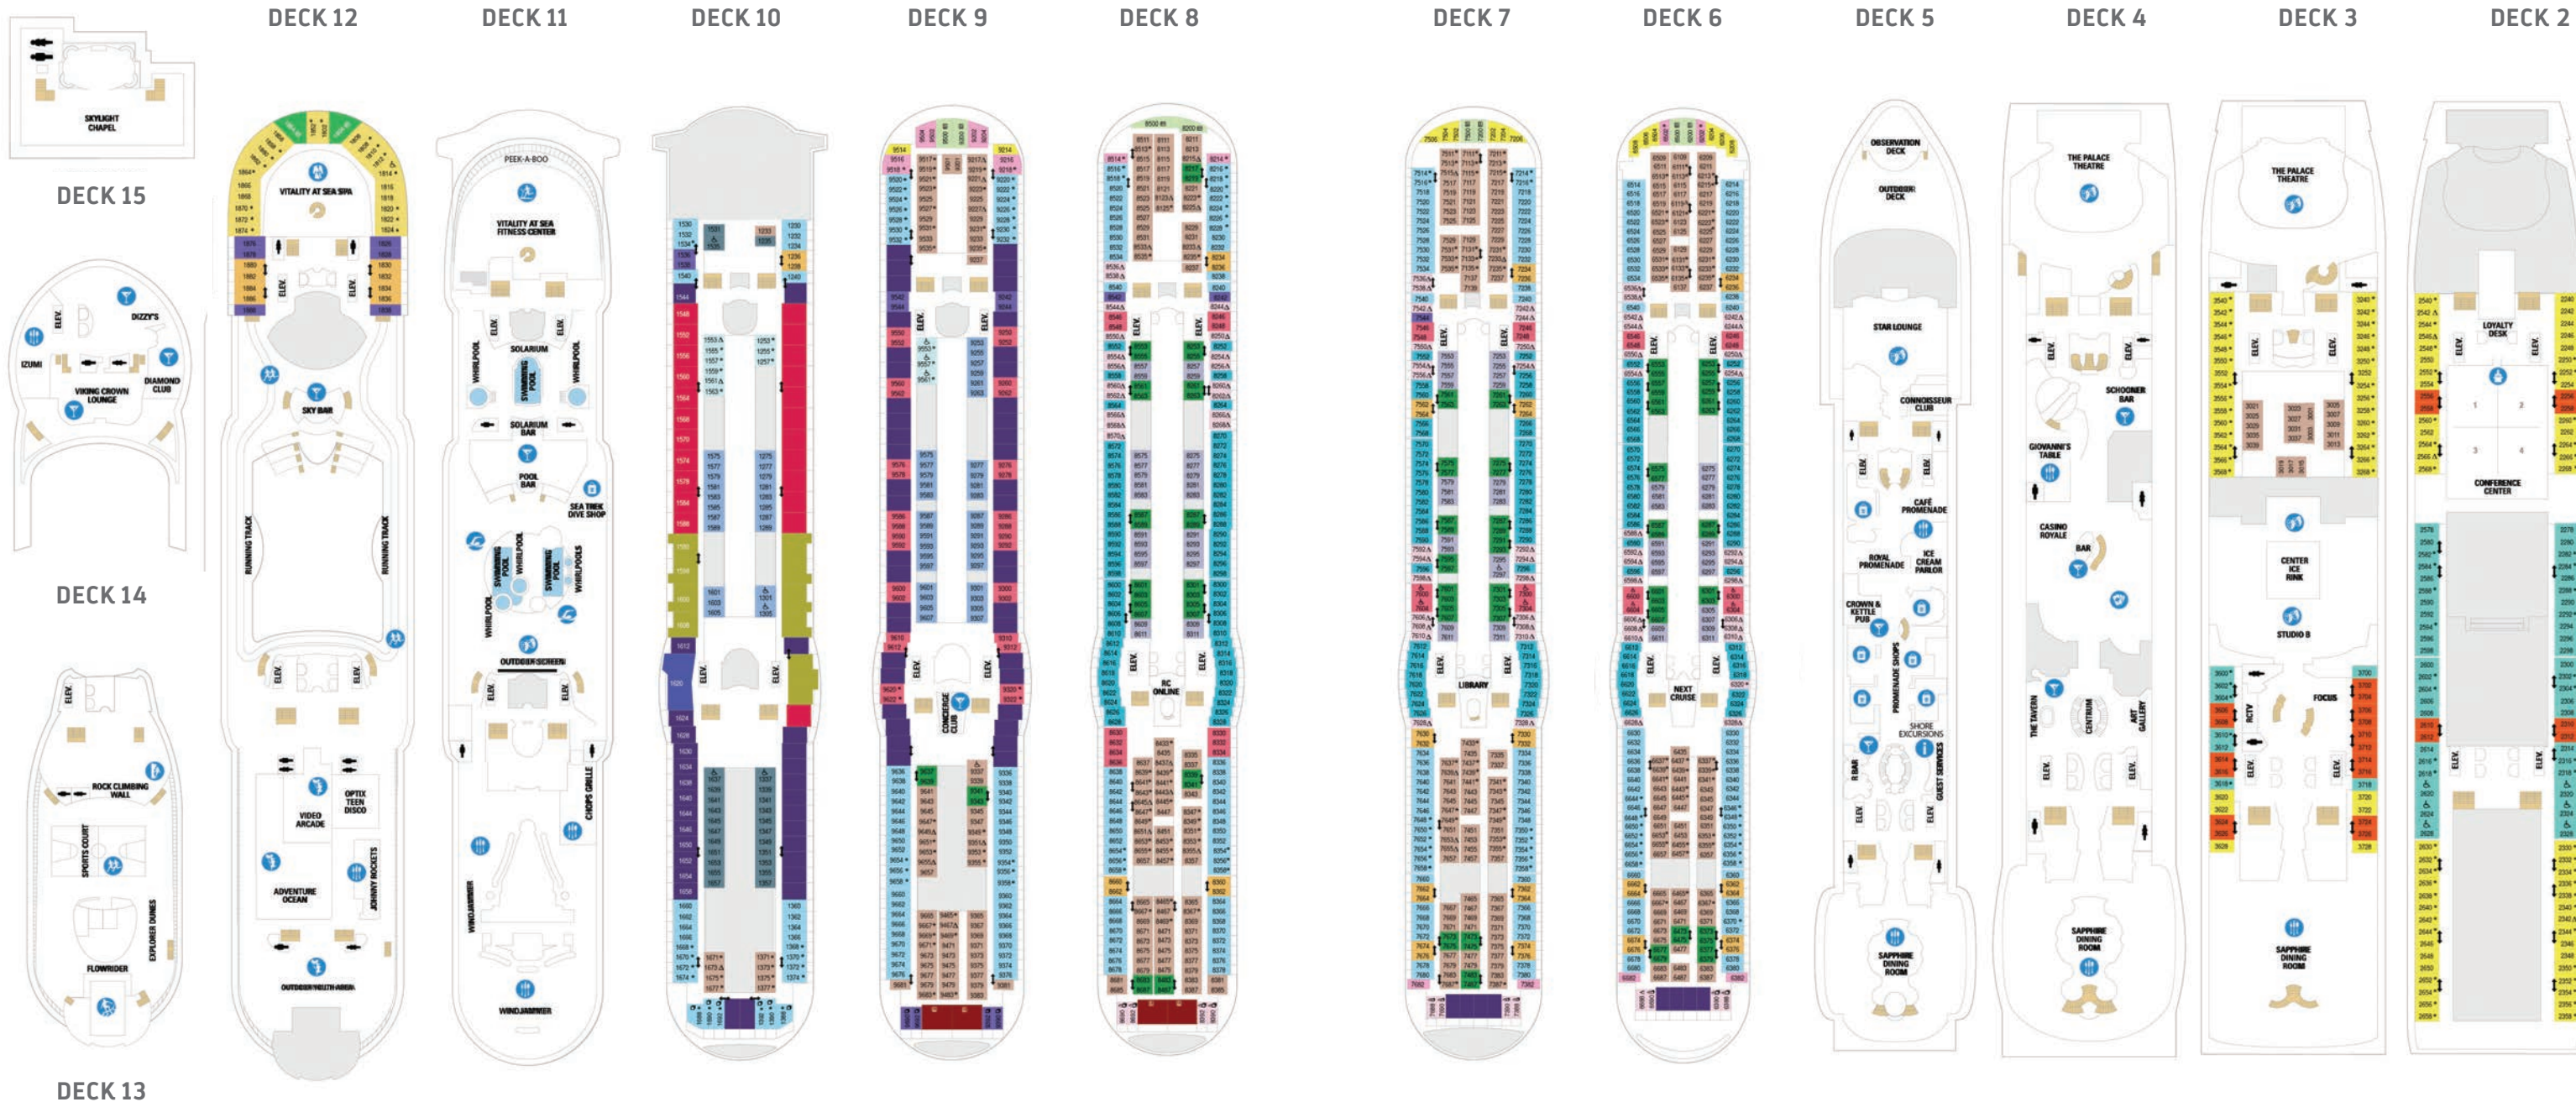

STUDIO B

STAR LOUNGE

CONFERENCE CENTER

EVENT VENUES		DECK	PRIVATE VENUE	SEATED CAPACITY	RECEPTION CAPACITY
THEATERS	The Palace Theater — Our dramatic main theater	3, 4	✓	1,297	1,350
	Studio B — Ice-skating theater and multipurpose activity complex with stadium seating	3	✓	832	1,000
CONFERENCE CENTER	Room 1	2	✓	100	
	Room 2	2	✓	95	
	Rooms 1 & 2	2	✓	150	
	Room 3	2	✓	95	
	Room 4	2	✓	100	
	Rooms 3 & 4	2	✓	150	
Total Conference Center Capacity				400	
OUTDOOR AREAS	Main Pool	11		270	1,000
	Solarium — Glass-canopied, adults-only pool	11		130	600
	Sports Court	12		40	500
BARS CLUBS LOUNGES	Star Lounge — Entertainment lounge	5	✓	232	400
	Viking Crown Lounge <sup>®</sup> — Our signature lounge with panoramic views	14	✓	141	141
	Dizzy's — At the Viking Crown Lounge	14		40	60
	Schooner Bar — Piano Bar	4		96	130
	The Tavern — Gastropub with an upscale bar atmosphere	4		96	96
	Concierge Club — VIP lounge for select loyalty program and suite guests	9	✓	30	30
Diamond Club — VIP lounge for select loyalty program guests	14	✓	94	94	

## Explorer of the Seas®

### AT-A-GLANCE

- Maiden voyage: October 28, 2000
- Enhanced: April 2015
- Gross tonnage: 137,308
- Staterooms: 1,715
- Guest capacity: 3,286
- 11 dining options
- 3 pools, 6 whirlpools
- Rock Climbing Wall
- Ice-skating rink
- FlowRider® surf simulator
- Full-service Vitality<sup>SM</sup> at Sea Spa and state of the art Fitness Center
- Dining Venue
- Entertainment Area
- Bars & Lounges
- Kids & Teens Area
- Pool
- Spa
- Fitness
- Running Track
- Rock Climbing Wall
- FlowRider® surf simulator
- Guest Services
- Conference Center
- Shopping
- Casino Royale<sup>SM</sup>

Deck plans applicable for sailings from May 2021. Profile 2061