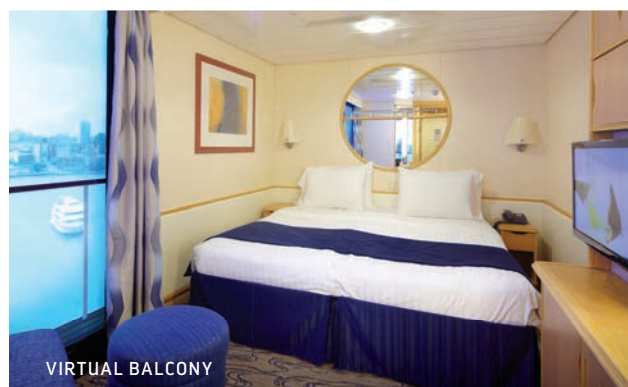

OCEAN VIEW

VIRTUAL BALCONY