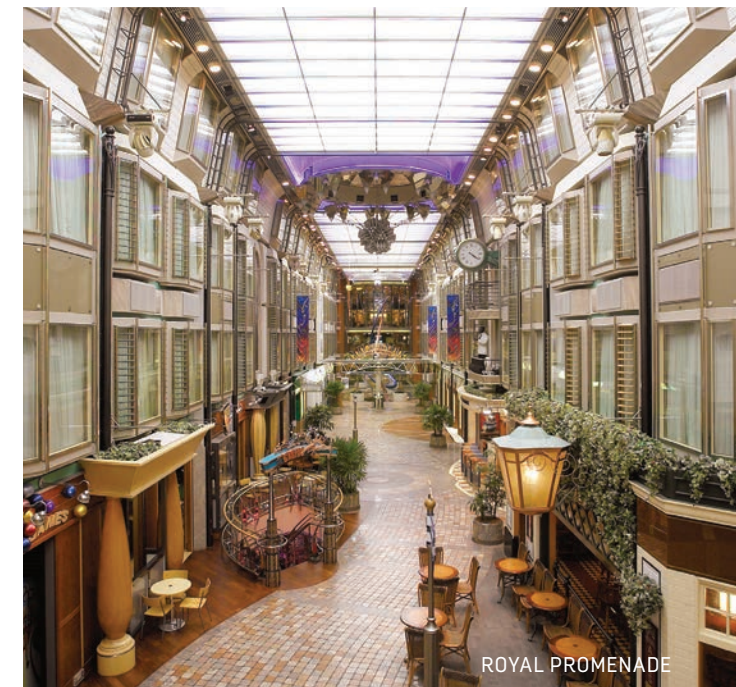

FLOWRIDER®