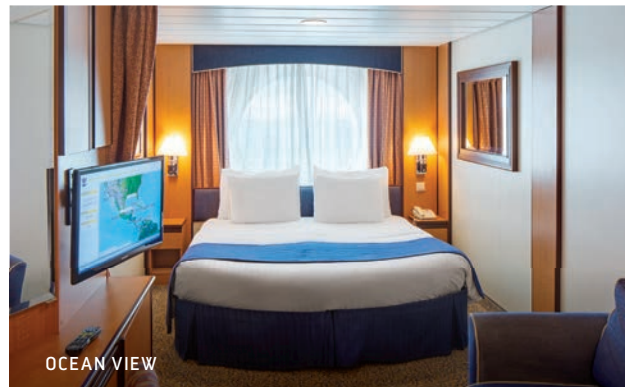

OCEAN VIEW BALCONY