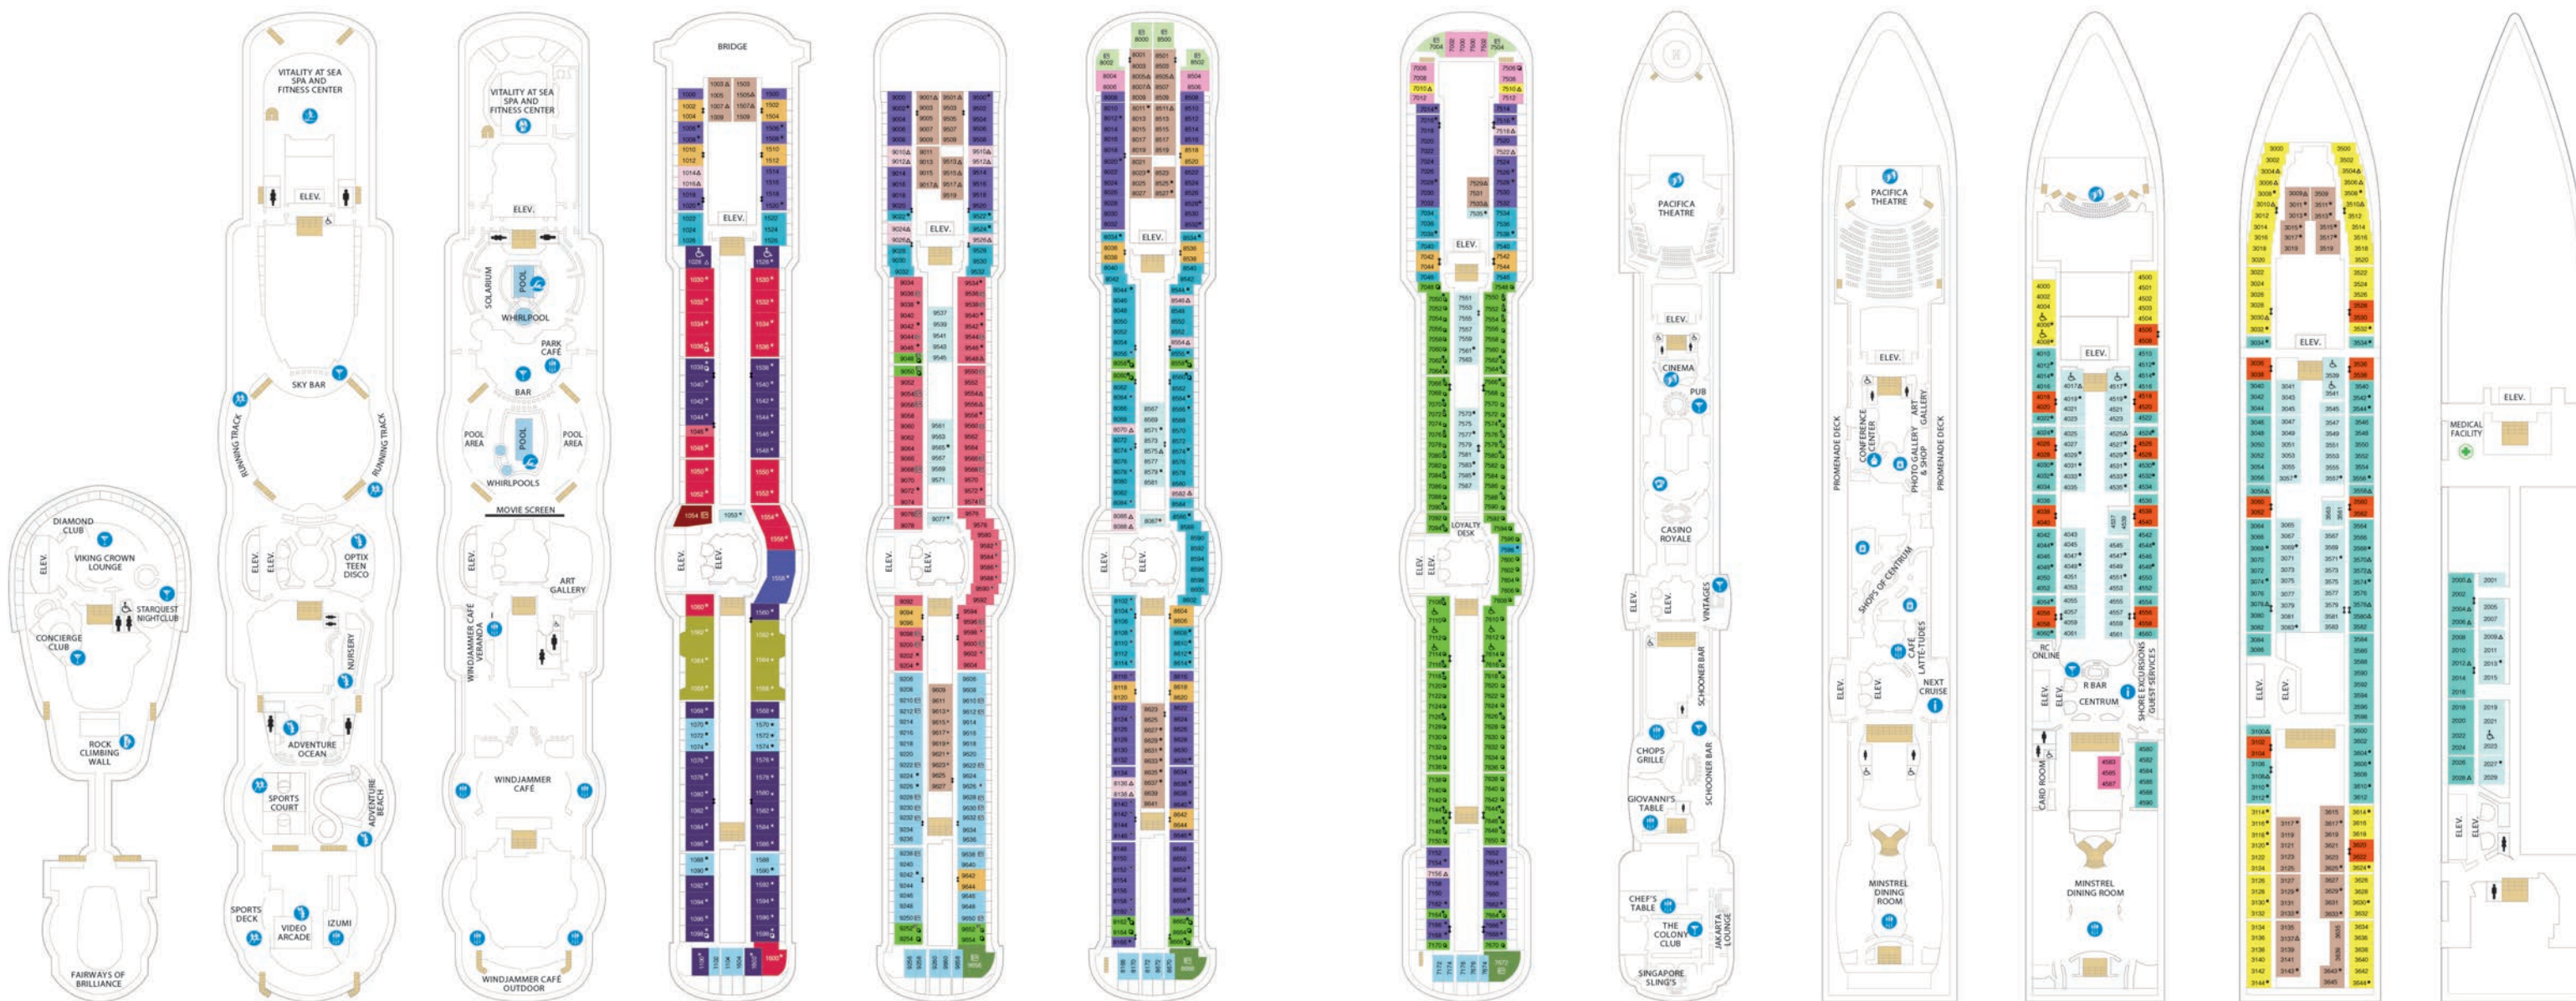

DECK 13

DECK 12

DECK 11

DECK 10

DECK 9

DECK 8

DECK 7

DECK 6

DECK 5

DECK 4

DECK 3

DECK 2

Brilliance of the Seas®

AT-A-GLANCE

- Maiden voyage: July 2002
- Revitalized: April 2018
- Gross tonnage: 90,090
- Staterooms: 1,074
- Guest capacity: 2,142
- 10 dining options
- 3 pools, 3 whirlpools
- Rock Climbing Wall
- Mini Golf
- Full-service VitalitySM at Sea Spa and state of the art Fitness Center

- ☪ Dining Venue
- ☪ Entertainment Area
- ☪ Bars & Lounges
- ☪ Kids & Teens Area
- ☪ Pool
- ☪ Spa
- ☪ Fitness
- ☪ Running Track
- ☪ Rock Climbing Wall
- ☪ Guest Services
- ☪ Conference Center
- ☪ Shopping
- ☪ Casino RoyaleSM

Deck plans applicable for sailings from May 2021 and forward. Profile 2071

SUITES

- RS Royal Suite
- OT Owner's Suite - 2 Bedroom
- OS Owner's Suite - 1 Bedroom
- GT Grand Suite - 2 Bedroom
- GS Grand Suite - 1 Bedroom
- J3 Junior Suite
- J3 Junior Suite - Accessible