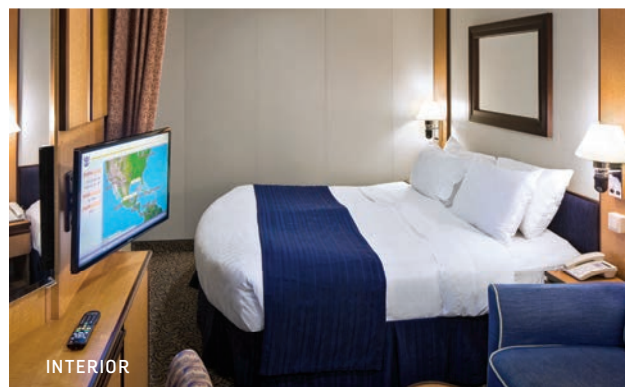

OCEAN VIEW

INTERIOR