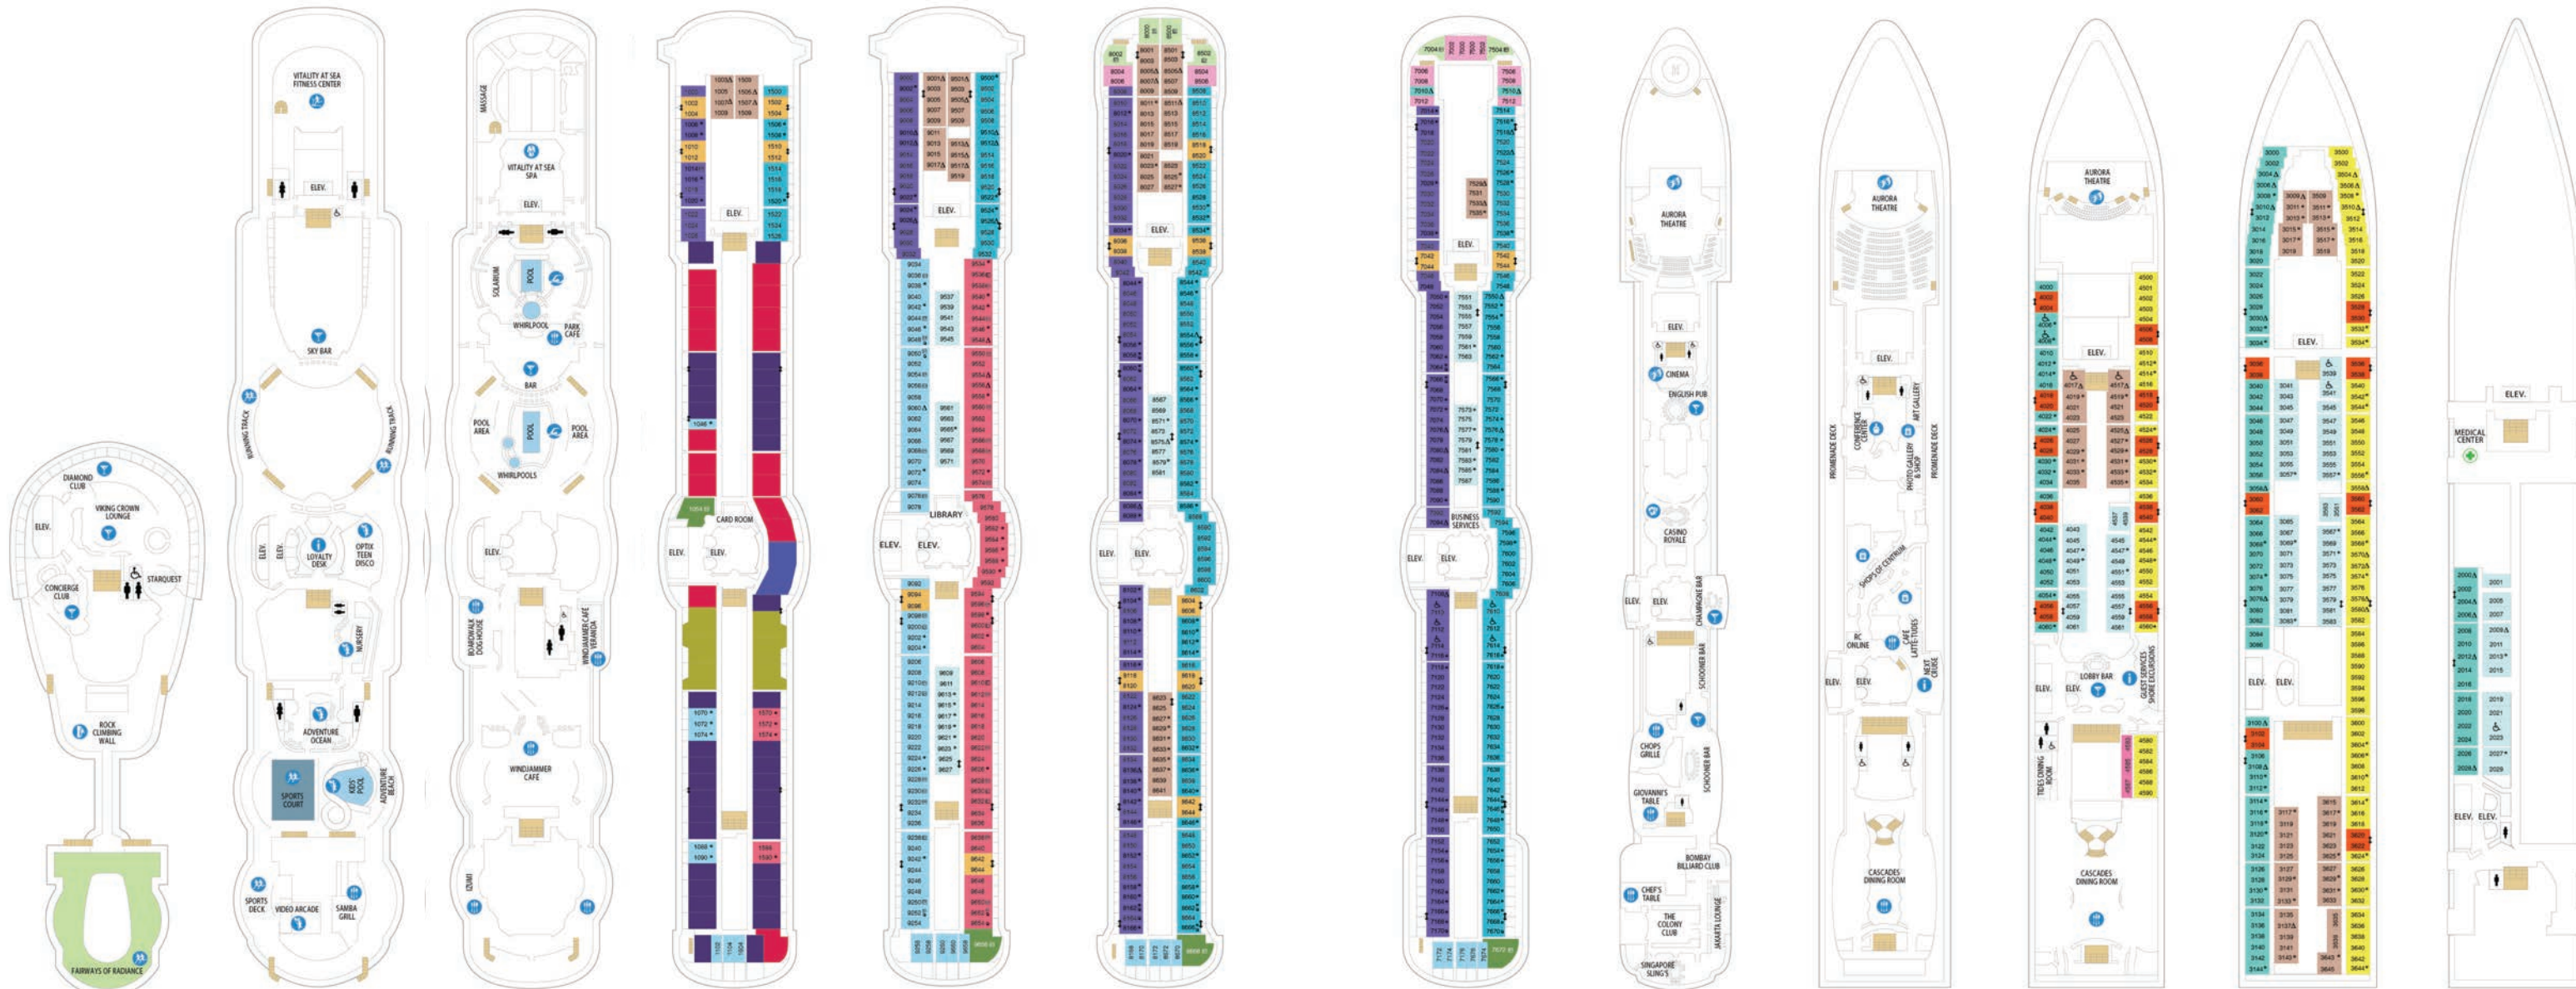

DECK 13

DECK 12

DECK 11

DECK 10

DECK 9

DECK 8

DECK 7

DECK 6

DECK 5

DECK 4

DECK 3

DECK 2

Radiance of the Seas®

AT-A-GLANCE

- Maiden voyage: April 2001
- Revitalized: June 2011
- Gross tonnage: 90,090
- Staterooms: 1,071
- Guest capacity: 2,143
- 11 dining options
- 3 pools, 3 whirlpools
- Rock Climbing Wall
- Mini Golf
- Full-service VitalitySM at Sea Spa and state of the art Fitness Center

- 🍴 Dining Venue
- 🎮 Entertainment Area
- 🍸 Bars & Lounges
- 👦 Kids & Teens Area
- 🏊 Pool
- 🧘 Spa
- 🏋️ Fitness
- 🏃 Running Track
- 🧗 Rock Climbing Wall
- 👤 Guest Services
- 🏢 Conference Center
- 🛍 Shopping
- 🎰 Casino RoyaleSM

Deck plans applicable for sailings from May 2021 and forward. Profile 2045

SUITES

- RS** Royal Suite
- OT** Owner's Suite - 2 Bedroom
- OS** Owner's Suite - 1 Bedroom
- GS** Grand Suite - 1 Bedroom
- J3** Junior Suite
- J3** Junior Suite - Accessible