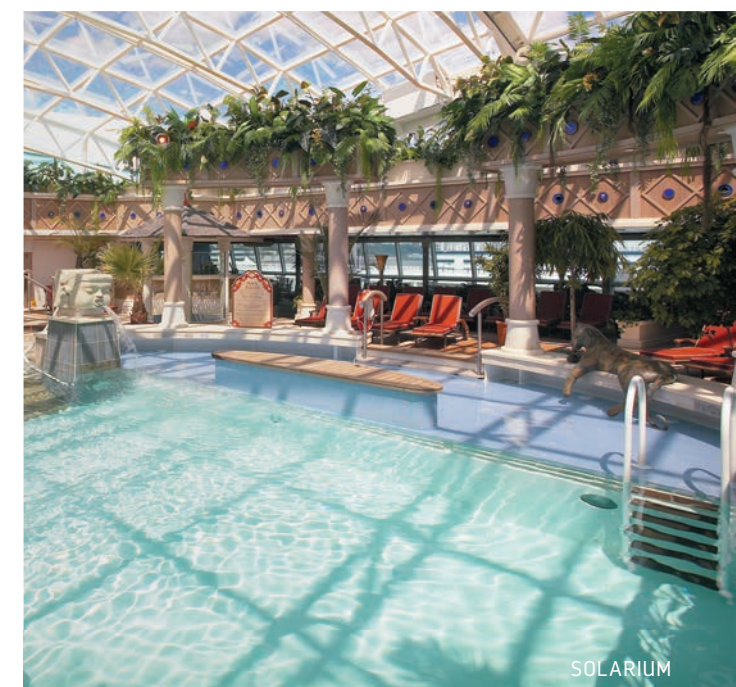

CHART A COURSE FOR AN AMAZING EVENT

SEIZE THE SEA DAY

Get your group up close and personal with gorgeous shoreline views onboard *Serenade of the Seas*®. Wide expanses of glass and elevators facing the sea make this ship one of the most panoramic in our fleet — and your event one to remember. On deck, three pools, a Rock Climbing Wall, a mini-golf course and a running track will turn breaktime into fun time. And there's no shortage of options for recharging — perhaps among cascading waterfalls at the adults-only Solarium, or in the tranquility of Vitality Spa^{SM}. Plus, with eleven dining options, Broadway-style entertainment, Casino Royale^{SM} and exciting nightlife venues, it's not hard to see why this action-packed ship will make your next meeting, conference or event your best yet.

THIS IS AN EVENT ELEVATING ESCAPE

Accomplish your business objectives and put your attendees right in the action on this impressive, exciting ship.

ROYAL CARIBBEAN® MEANS BUSINESS

In the cruise industry, Royal Caribbean offers the largest percentage of public space dedicated to meeting facilities, with venues that can accommodate up to 1,400 guests on our largest ships.

A TECH-NAUTICAL MARVEL

Our meeting facilities are sleek, modern spaces loaded with state-of-the-art multimedia technology. Video walls? Check. Teleconferencing? Check. VOOM® — the fastest internet at sea* — and mobile phone connectivity? Double check. And you'll never have trouble finding the location of a meeting spot or dining venue. Throughout the ship you'll find our award-winning digital Wayfinders, interactive screens that tell you where you are and where you want to go at the touch of a button.

*Fee applies.

TEAM BUILD FROM SEA TO SHINING SEA