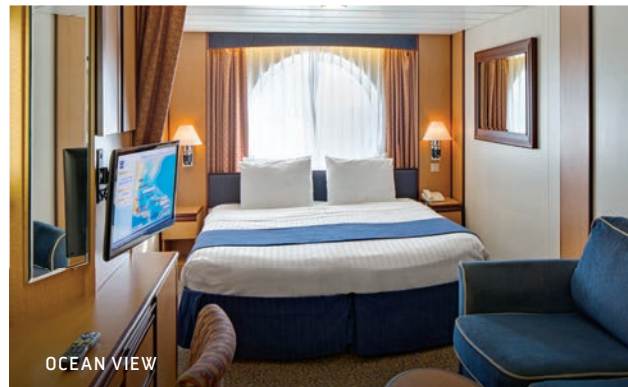

OCEAN VIEW BALCONY