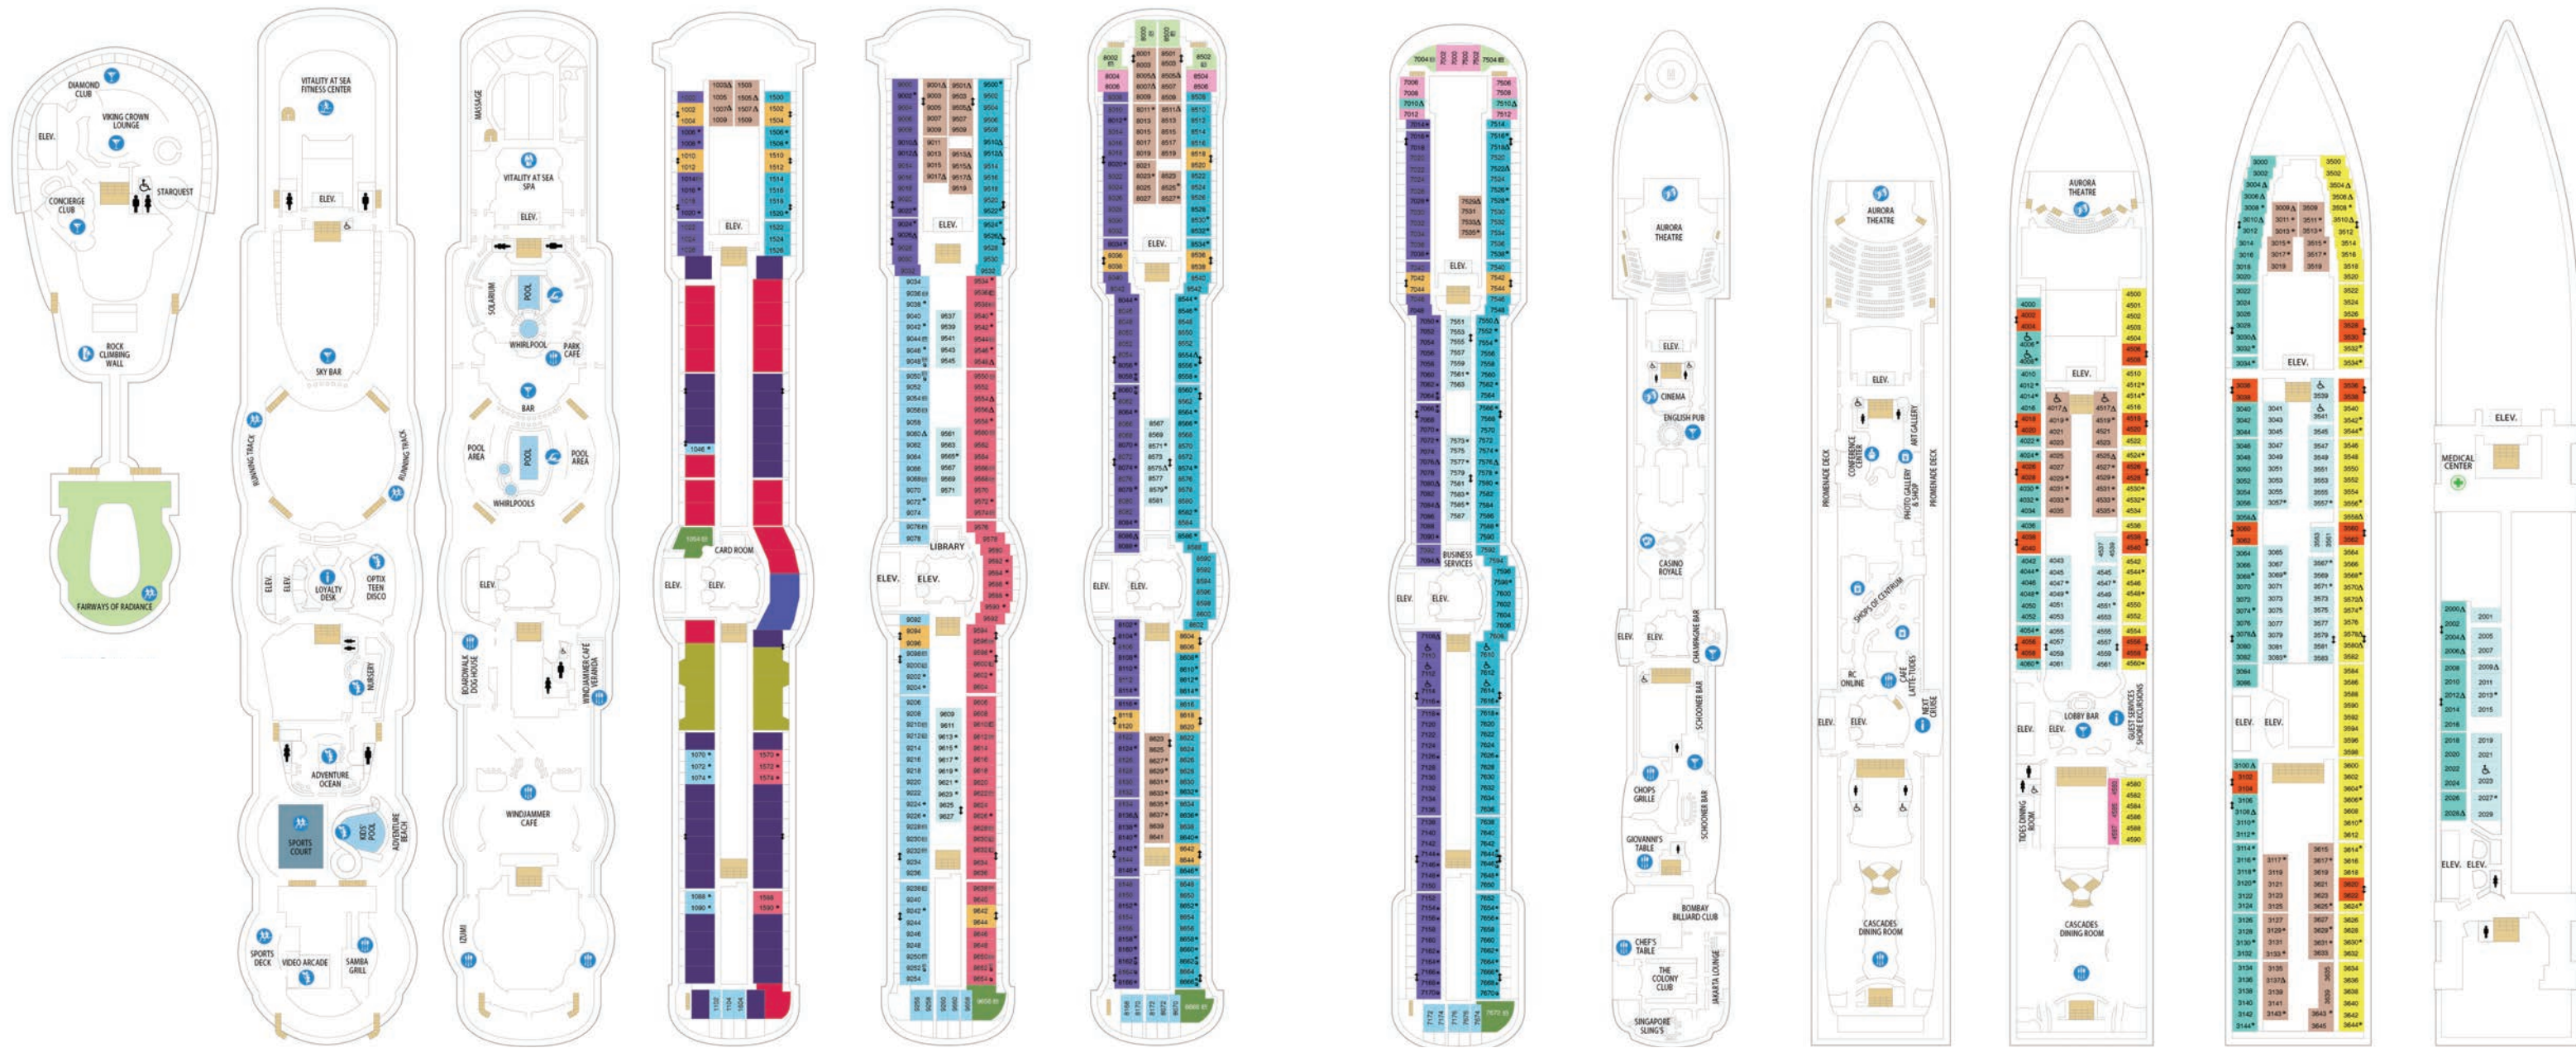

MAIN POOL DECK

SAFARI CLUB

CONFERENCE CENTER

EVENT VENUES		DECK	PRIVATE VENUE	SEATED CAPACITY	RECEPTION CAPACITY
<b>THEATER</b>	<b>Tropical Theater</b> — Our dramatic main theater	5, 6	✓	837	837
<b>CONFERENCE CENTER</b>	Room 1	5	✓	28	
	Room 2	5	✓	60	
	Rooms 1 & 2	5	✓	100	
	Room 3	5	✓	12	
<b>OUTDOOR AREAS</b>	<b>Main Pool</b>	11	✓		500
	<b>Solarium</b> — Glass-canopied, adults-only pool	11	✓		300
	<b>Sports Court</b>	12			80
<b>BARS CLUBS LOUNGES</b>	<b>Vortex at Viking Crown Lounge<sup>®</sup></b> — Our signature lounge with panoramic views	13	✓	100	200
	<b>Safari Club</b> — Entertainment lounge	6	✓	320	400
	<b>Crown &amp; Castle Pub</b> — Classic, British-style pub	6	✓	70	90
	<b>Cinema</b> — Alternative meeting space	6	✓	40	
	<b>Card Room</b> — Alternative meeting space	4	✓	25	40
	<b>Dining Room</b> — Alternative meeting space	5		400	

DECK 13

DECK 12

DECK 11

DECK 10

DECK 9

DECK 8

DECK 7

DECK 6

DECK 5

DECK 4

DECK 3

DECK 2

## OCEAN VIEW

- 1K** Ultra Spacious Ocean View
- 4M** Spacious Ocean View
- CO** Connecting Ocean View
- 1N 2N 3N 4N** Ocean View
- 3N** Ocean View – Accessible

- ♿ Indicates accessible staterooms
- ⊠ Stateroom has an obstructed view
- \ Indicates door location
- >> Stateroom opens only on the starboard side
- └ Sofa Bed eligible