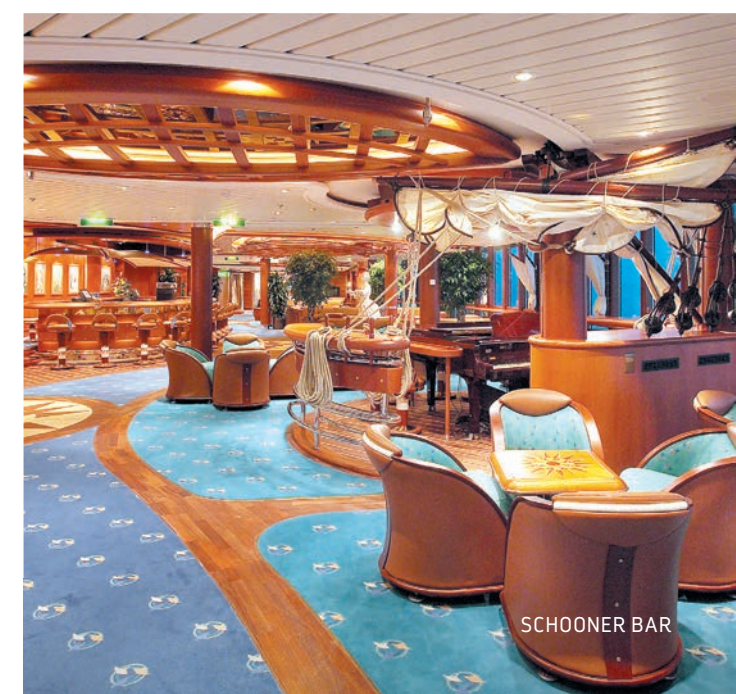

## SEIZE THE SEA DAY

Get your group up close and personal with gorgeous shoreline views onboard *Serenade of the Seas*®. Wide expanses of glass and elevators facing the sea make this ship one of the most panoramic in our fleet — and your event one to remember. On deck, three pools, a Rock Climbing Wall, a mini-golf course and a running track will turn breaktime into fun time. And there's no shortage of options for recharging — perhaps among cascading waterfalls at the adults-only Solarium, or in the tranquility of Vitality Spa<sup>SM</sup>. Plus, with eleven dining options, Broadway-style entertainment, Casino Royale<sup>SM</sup> and exciting nightlife venues, it's not hard to see why this action-packed ship will make your next meeting, conference or event your best yet.

**Concierge Club** — Guests booked in Grand Suite level and above enjoy top shelf privileges, like complimentary breakfast and evening drinks in an exclusive, private venue.

**Diamond Club** — An exclusive lounge for Diamond level and above Crown & Anchor® Society members, serving complimentary breakfast, afternoon snacks and evening cocktails.

### MUCH TO DO AFTER DARK

An evening onboard *Serenade of the Seas*® is a night full of non-stop entertainment.

**Tropical Theater** — Prepare to be amazed by incredible vocalists and dancers, stunning sets, and transcendent multimedia productions.

**Night Life** — Bars, lounges and nightclubs that never have a cover. Head to the Schooner Bar, Vintages Wine Bar, the English-style pub, or the R Bar to experience a sophisticated 1960s vibe.

**Casino Royale<sup>SM</sup>** — Lady Luck awaits at slots, tables and tournaments.