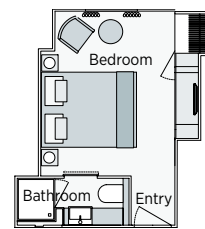

Cabin Categories		
Horizon Deck		Size ft² (m²)
CAT SA	Owner's One-Bedroom Suite	315ft² (29.3m²)
CAT S	Grand Balcony Suite*	210ft² (19.5m²)
CAT A	Emerald Panorama Balcony Suite	180ft² (16.7m²)
Vista Deck		Size ft² (m²)
CAT B	Emerald Panorama Balcony Suite	180ft² (16.7m²)
CAT C	Emerald Panorama Balcony Suite	180ft² (16.7m²)
Riviera Deck		Size ft² (m²)
CAT D	Emerald Stateroom	162ft² (15m²)
CAT E	Emerald Stateroom	162ft² (15m²)
CAT ES	Emerald Single Stateroom	117ft² (10.9m²)

Owner's One-Bedroom Suite
315ft² (29.3m²)
CAT SA

Grand Balcony Suite
210ft² (19.5m²)
CAT S

Emerald Panorama Balcony Suite
180ft² (16.7m²)
CAT A CAT B CAT C

Emerald Stateroom
162ft² (15m²)
CAT D CAT E

Emerald Single Stateroom
117ft² (10.9m²)
CAT ES

* Cabin 316 has a slightly varied layout.