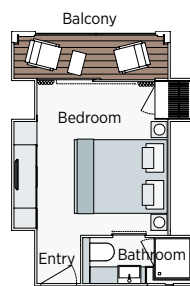

Danube, Rhine, Main & Moselle deck plans

Emerald Dawn, Emerald Sun & Emerald Luna

• Built: 2015 & 2020 • Length: 443ft (135m) • Guests: 180 • Cabins: 91 • Crew Members: 51

Sun Deck

Horizon Deck

Vista Deck

Riviera Deck

Cabin Categories		
Horizon Deck		Size ft² (m²)
CAT SA	Owner's One-Bedroom Suite	315ft² (29.3m²)
CAT S	Grand Balcony Suite*	210ft² (19.5m²)
CAT A	Emerald Panorama Balcony Suite	180ft² (16.7m²)
Vista Deck		Size ft² (m²)
CAT B	Emerald Panorama Balcony Suite	180ft² (16.7m²)
CAT C	Emerald Panorama Balcony Suite	180ft² (16.7m²)
Riviera Deck		Size ft² (m²)
CAT D	Emerald Stateroom	162ft² (15m²)
CAT E	Emerald Stateroom	162ft² (15m²)
CAT ES	Emerald Single Stateroom	117ft² (10.9m²)

Owner's One-Bedroom Suite
315ft² (29.3m²)
CAT SA

Grand Balcony Suite
210ft² (19.5m²)
CAT S

Emerald Panorama Balcony Suite
180ft² (16.7m²)
CAT A CAT B CAT C

Emerald Stateroom
162ft² (15m²)
CAT D CAT E

Emerald Single Stateroom
117ft² (10.9m²)
CAT ES

* Cabin 316 has a slightly varied layout.