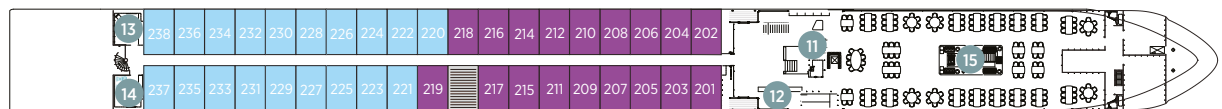

Danube, Rhine, Main & Moselle deck plans

Emerald Dawn, Emerald Sun & Emerald Luna

• Built: 2015 & 2020 • Length: 443ft (135m) • Guests: 180 • Cabins: 91 • Crew Members: 51

Sun Deck

Horizon Deck

Vista Deck

Riviera Deck

Cabin Categories		
Horizon Deck		Size ft² (m²)
CAT SA	Owner's One-Bedroom Suite	315ft² (29.3m²)
CAT S	Grand Balcony Suite*	210ft² (19.5m²)
CAT A	Emerald Panorama Balcony Suite	180ft² (16.7m²)
Vista Deck		Size ft² (m²)
CAT B	Emerald Panorama Balcony Suite	180ft² (16.7m²)
CAT C	Emerald Panorama Balcony Suite	180ft² (16.7m²)
Riviera Deck		Size ft² (m²)
CAT D	Emerald Stateroom	162ft² (15m²)
CAT E	Emerald Stateroom	162ft² (15m²)
CAT ES	Emerald Single Stateroom	117ft² (10.9m²)