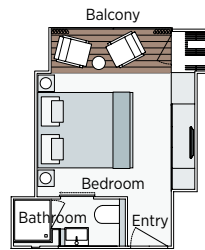

Danube, Rhine, Main & Moselle deck plans

Emerald Dawn, Emerald Sun & Emerald Luna

• Built: 2015 & 2020 • Length: 443ft (135m) • Guests: 180 • Cabins: 91 • Crew Members: 51

Sun Deck

Horizon Deck

Vista Deck

Riviera Deck

Cabin Categories		
Horizon Deck		Size ft² (m²)
CAT SA	Owner's One-Bedroom Suite	315ft² (29.3m²)
CAT S	Grand Balcony Suite*	210ft² (19.5m²)
CAT A	Emerald Panorama Balcony Suite	180ft² (16.7m²)
Vista Deck		Size ft² (m²)
CAT B	Emerald Panorama Balcony Suite	180ft² (16.7m²)
CAT C	Emerald Panorama Balcony Suite	180ft² (16.7m²)
Riviera Deck		Size ft² (m²)
CAT D	Emerald Stateroom	162ft² (15m²)
CAT E	Emerald Stateroom	162ft² (15m²)
CAT ES	Emerald Single Stateroom	117ft² (10.9m²)

Owner's One-Bedroom Suite
315ft² (29.3m²)
CAT SA

Grand Balcony Suite
210ft² (19.5m²)
CAT S

Emerald Panorama Balcony Suite
180ft² (16.7m²)
CAT A CAT B CAT C

Emerald Stateroom
162ft² (15m²)
CAT D CAT E

Emerald Single Stateroom
117ft² (10.9m²)
CAT ES

* Cabin 316 has a slightly varied layout.