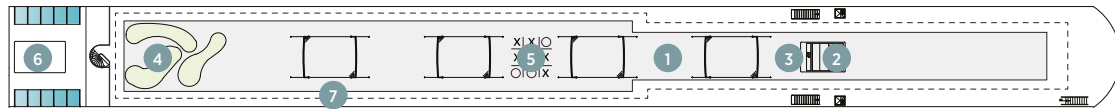

Danube, Rhine, Main & Moselle deck plans

Emerald Dawn, Emerald Sun & Emerald Luna

• Built: 2015 & 2020 • Length: 443ft (135m) • Guests: 180 • Cabins: 91 • Crew Members: 51

Sun Deck

Horizon Deck

Vista Deck

Riviera Deck

Cabin Categories		
Horizon Deck		Size ft² (m²)
CAT SA	Owner's One-Bedroom Suite	315ft² (29.3m²)
CAT S	Grand Balcony Suite*	210ft² (19.5m²)
CAT A	Emerald Panorama Balcony Suite	180ft² (16.7m²)
Vista Deck		Size ft² (m²)
CAT B	Emerald Panorama Balcony Suite	180ft² (16.7m²)
CAT C	Emerald Panorama Balcony Suite	180ft² (16.7m²)
Riviera Deck		Size ft² (m²)
CAT D	Emerald Stateroom	162ft² (15m²)
CAT E	Emerald Stateroom	162ft² (15m²)
CAT ES	Emerald Single Stateroom	117ft² (10.9m²)

- 1 Sun Deck with Deck Chairs^
- 2 Navigation Bridge
- 3 Sky Barbecue
- 4 Golf Putting Green
- 5 Games Area
- 6 Retractable Glass Roof
- 7 Walking Track
- 8 Daytime Pool & Bar/Evening Cinema
- 9 The Terrace
- 10 Horizon Bar & Lounge
- 11 Lift
- 12 Reception
- 13 Wellness Area
- 14 Fitness Area
- 15 Reflections Restaurant
- 16 Hairdresser

Owner's One-Bedroom Suite
315ft² (29.3m²)
CAT SA

Grand Balcony Suite
210ft² (19.5m²)
CAT S

Emerald Panorama Balcony Suite
180ft² (16.7m²)
CAT A CAT B CAT C

Emerald Stateroom
162ft² (15m²)
CAT D CAT E

Emerald Single Stateroom
117ft² (10.9m²)
CAT ES