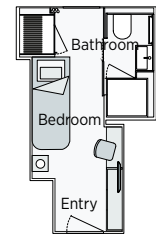

Cabin Categories		
Horizon Deck		Size ft² (m²)
CAT SA	Owner's One-Bedroom Suite	315ft² (29.3m²)
CAT S	Grand Balcony Suite*	210ft² (19.5m²)
CAT A	Emerald Panorama Balcony Suite	180ft² (16.7m²)
Vista Deck		Size ft² (m²)
CAT B	Emerald Panorama Balcony Suite	180ft² (16.7m²)
CAT C	Emerald Panorama Balcony Suite	180ft² (16.7m²)
Riviera Deck		Size ft² (m²)
CAT D	Emerald Stateroom	162ft² (15m²)
CAT E	Emerald Stateroom	162ft² (15m²)
CAT ES	Emerald Single Stateroom	117ft² (10.9m²)

Owner's One-Bedroom Suite
315ft² (29.3m²)
CAT SA

Grand Balcony Suite
210ft² (19.5m²)
CAT S

Emerald Panorama Balcony Suite
180ft² (16.7m²)
CAT A CAT B CAT C

Emerald Stateroom
162ft² (15m²)
CAT D CAT E

Emerald Single Stateroom
117ft² (10.9m²)
CAT ES

Important Information: The cabin and deck plans, sizes and photographs are an indication only and are subject to variation.

^ Due to safety, the Sun Deck will be closed when traveling under low bridges.

* Cabin 316 has a slightly varied layout.