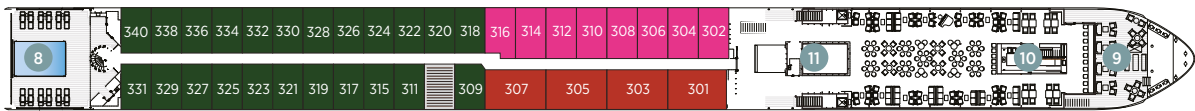

Danube, Rhine, Main & Moselle deck plans

Emerald Dawn, Emerald Sun & Emerald Luna

• Built: 2015 & 2020 • Length: 443ft (135m) • Guests: 180 • Cabins: 91 • Crew Members: 51

Sun Deck

Horizon Deck

Vista Deck

Riviera Deck

Cabin Categories		
Horizon Deck		Size ft² (m²)
CAT SA	Owner's One-Bedroom Suite	315ft² (29.3m²)
CAT S	Grand Balcony Suite*	210ft² (19.5m²)
CAT A	Emerald Panorama Balcony Suite	180ft² (16.7m²)
Vista Deck		Size ft² (m²)
CAT B	Emerald Panorama Balcony Suite	180ft² (16.7m²)
CAT C	Emerald Panorama Balcony Suite	180ft² (16.7m²)
Riviera Deck		Size ft² (m²)
CAT D	Emerald Stateroom	162ft² (15m²)
CAT E	Emerald Stateroom	162ft² (15m²)
CAT ES	Emerald Single Stateroom	117ft² (10.9m²)

- 1 Sun Deck with Deck Chairs^
- 2 Navigation Bridge
- 3 Sky Barbecue
- 4 Golf Putting Green
- 5 Games Area
- 6 Retractable Glass Roof
- 7 Walking Track
- 8 Daytime Pool & Bar/Evening Cinema
- 9 The Terrace
- 10 Horizon Bar & Lounge
- 11 Lift
- 12 Reception
- 13 Wellness Area
- 14 Fitness Area
- 15 Reflections Restaurant
- 16 Hairdresser

Owner's One-Bedroom Suite
315ft² (29.3m²)
CAT SA

Grand Balcony Suite
210ft² (19.5m²)
CAT S

Emerald Panorama Balcony Suite
180ft² (16.7m²)
CAT A CAT B CAT C

Emerald Stateroom
162ft² (15m²)
CAT D CAT E

Emerald Single Stateroom
117ft² (10.9m²)
CAT ES