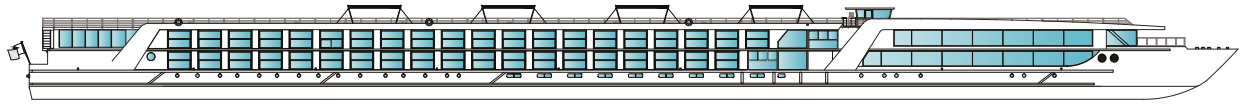

Danube, Rhine, Main & Moselle deck plans

Emerald Dawn, Emerald Sun & Emerald Luna

• Built: 2015 & 2020 • Length: 443ft (135m) • Guests: 180 • Cabins: 91 • Crew Members: 51

Sun Deck

Horizon Deck

Vista Deck

Riviera Deck

Cabin Categories		
Horizon Deck		Size ft² (m²)
CAT SA	Owner's One-Bedroom Suite	315ft² (29.3m²)
CAT S	Grand Balcony Suite*	210ft² (19.5m²)
CAT A	Emerald Panorama Balcony Suite	180ft² (16.7m²)
Vista Deck		Size ft² (m²)
CAT B	Emerald Panorama Balcony Suite	180ft² (16.7m²)
CAT C	Emerald Panorama Balcony Suite	180ft² (16.7m²)
Riviera Deck		Size ft² (m²)
CAT D	Emerald Stateroom	162ft² (15m²)
CAT E	Emerald Stateroom	162ft² (15m²)
CAT ES	Emerald Single Stateroom	117ft² (10.9m²)