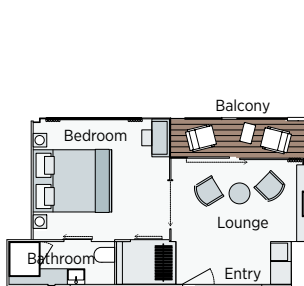

Danube, Rhine, Main & Moselle deck plans

Emerald Dawn, Emerald Sun & Emerald Luna

• Built: 2015 & 2020 • Length: 443ft (135m) • Guests: 180 • Cabins: 91 • Crew Members: 51

Sun Deck

Horizon Deck

Vista Deck

Riviera Deck

Cabin Categories		
Horizon Deck		Size ft² (m²)
CAT SA	Owner's One-Bedroom Suite	315ft² (29.3m²)
CAT S	Grand Balcony Suite*	210ft² (19.5m²)
CAT A	Emerald Panorama Balcony Suite	180ft² (16.7m²)
Vista Deck		Size ft² (m²)
CAT B	Emerald Panorama Balcony Suite	180ft² (16.7m²)
CAT C	Emerald Panorama Balcony Suite	180ft² (16.7m²)
Riviera Deck		Size ft² (m²)
CAT D	Emerald Stateroom	162ft² (15m²)
CAT E	Emerald Stateroom	162ft² (15m²)
CAT ES	Emerald Single Stateroom	117ft² (10.9m²)

Owner's One-Bedroom Suite
315ft² (29.3m²)
CAT SA

Grand Balcony Suite
210ft² (19.5m²)
CAT S

Emerald Panorama Balcony Suite
180ft² (16.7m²)
CAT A CAT B CAT C

Emerald Stateroom
162ft² (15m²)
CAT D CAT E

Emerald Single Stateroom
117ft² (10.9m²)
CAT ES

* Cabin 316 has a slightly varied layout.