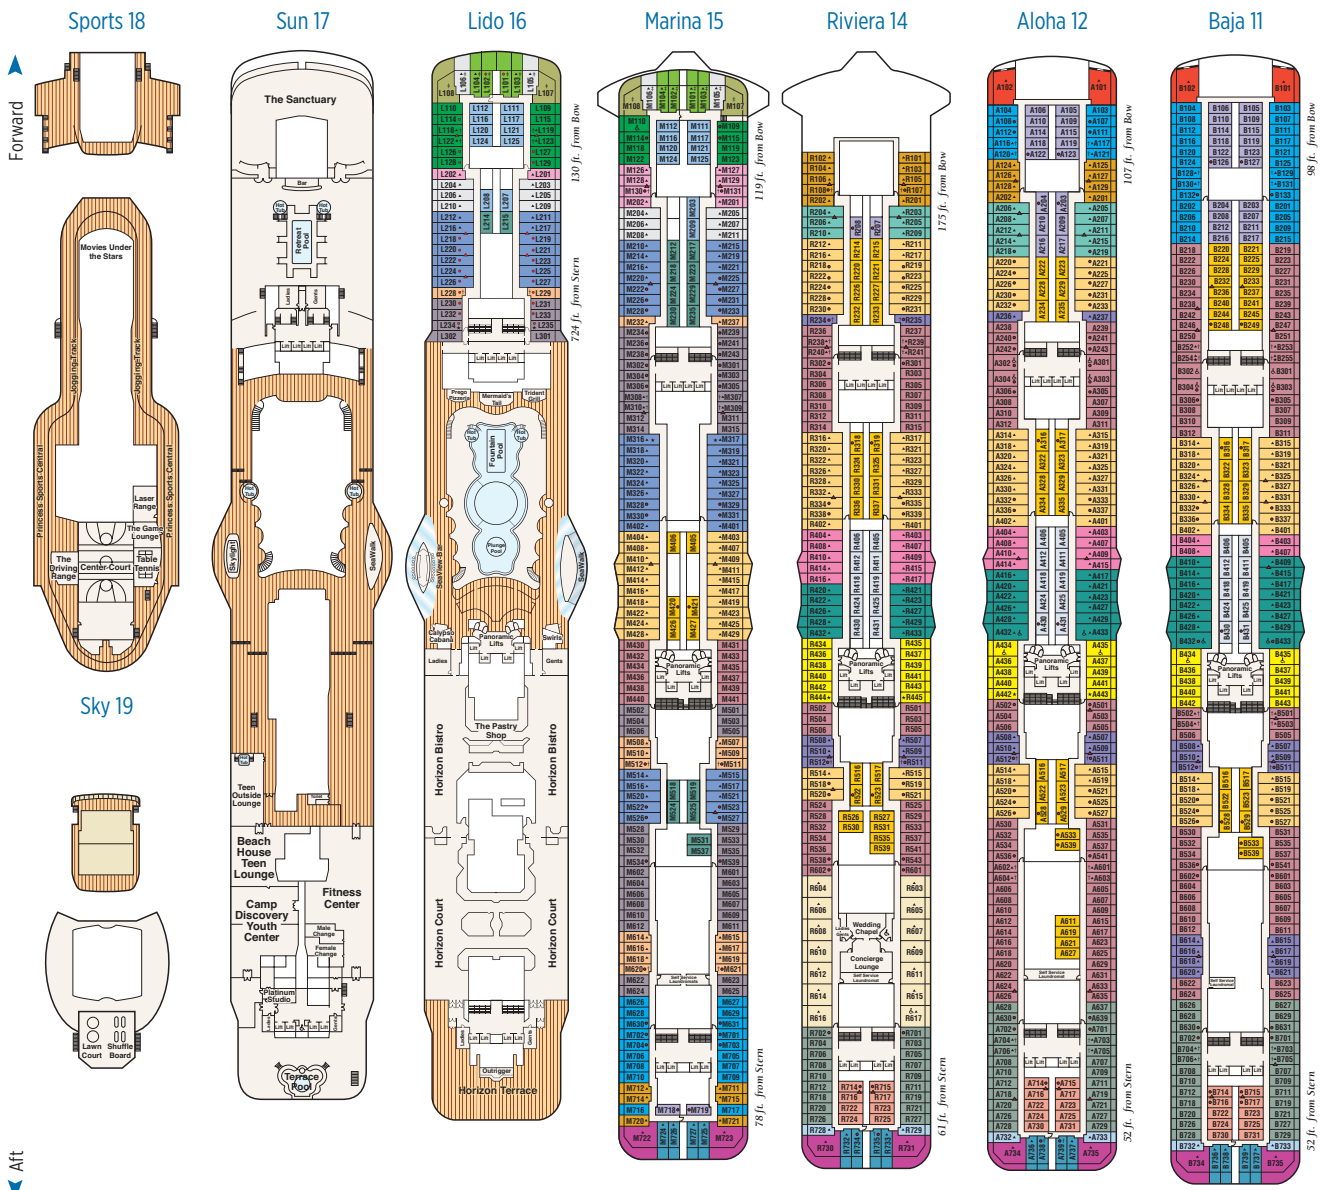

# Regal Princess®

Guest Capacity: 3,560

Length: 1,083 ft.

Gross Tonnage: 142,229

Inaugural Cruise: May 20, 2014

Christened by: The cast of *The Love Boat*

← Aft

Forward →

← Aft

→ Forward

**Stateroom Description**

**SUITE**

- S3 Penthouse suite** Aft (Marina, Riviera, Aloha, Baja, Caribe, Dolphin, Emerald)
- S4 Penthouse suite** Mid-aft (Riviera)
- S5 Premium suite** Forward (Aloha, Baja, Caribe, Dolphin)

**CLUB CLASS MINI-SUITE**

- M1 Premium** Mid-ship (Riviera, Aloha, Baja)
- M6 Premium** Forward (Lido, Marina)

**MINI-SUITE**

- MA** Mid-ship (Riviera, Aloha, Baja, Caribe)
- MB** Mid-forward (Marina, Riviera, Aloha, Baja, Caribe), Mid-ship (Marina), Mid Aft (Riviera, Aloha, Baja)
- MC** Mid-forward (Lido, Marina), Mid-aft (Marina)
- ME** Forward (Riviera, Aloha)
- MF** Forward (Lido, Marina)

**DELUXE BALCONY**

- D4 Premium Aft** (Marina, Riviera, Aloha, Baja, Caribe, Dolphin, Emerald)
- DA** Mid-ship (Dolphin)
- DB** Mid-forward (Riviera, Aloha, Dolphin), Mid-aft (Riviera, Aloha, Baja, Caribe, Dolphin)
- DC** Mid-forward (Lido, Marina, Emerald), Mid-aft (Marina)
- DD** Aft (Riviera, Aloha, Baja, Caribe, Dolphin)
- DE** Forward (Riviera, Aloha, Dolphin), Aft (Marina, Emerald)
- DF** Forward (Lido, Marina, Emerald)
- DW** **Obstructed view** Forward (Lido, Marina, Emerald) Mid-forward, Mid-ship, Mid-aft (Emerald)