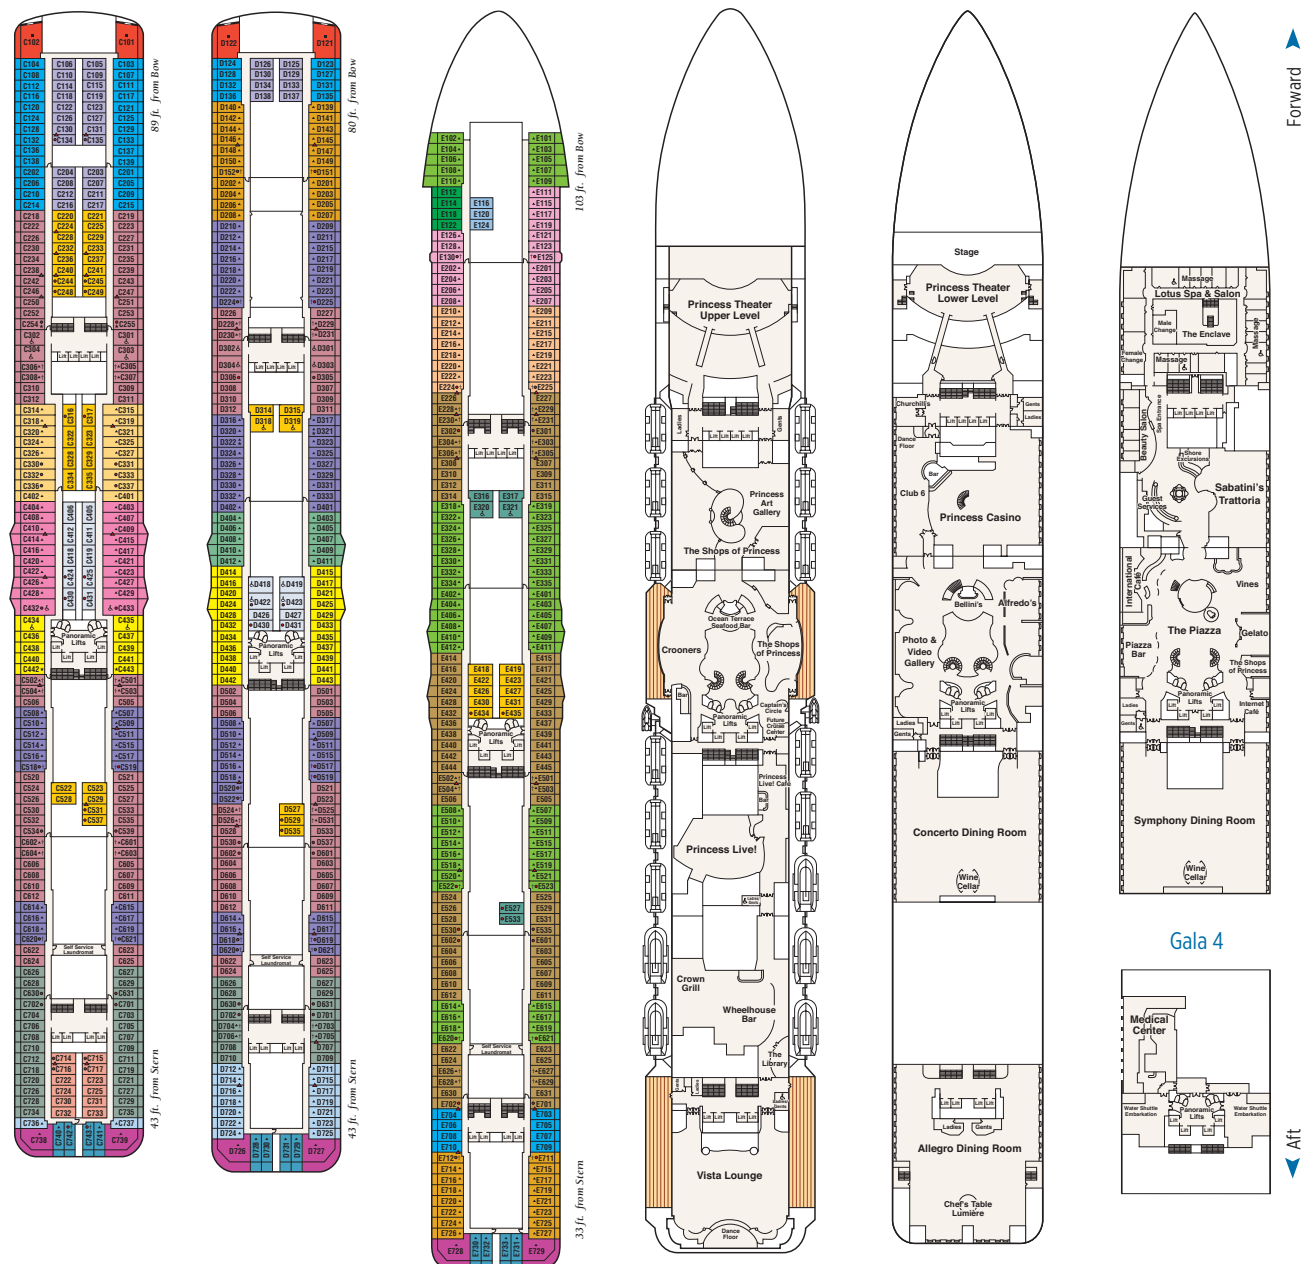

BALCONY

BALCONY (CONT.)

- **BB** Mid-forward, Mid-aft (Riviera, Aloha, Baja, Caribe, Dolphin), Mid-ship (Marina)
- **BC** Mid-forward (Lido, Marina), Mid-aft (Marina)
- **BD** Aft (Riviera, Aloha, Baja, Caribe, Dolphin)
- **BE** Forward (Aloha, Baja, Caribe, Dolphin), Aft (Marina, Emerald)
- **BF** Forward (Lido, Marina, Emerald)
- **BW** **Obstructed view** Mid-forward, Mid-ship, Mid-aft, Aft (Emerald)

INTERIOR

- **IA** Mid-ship (Riviera, Aloha, Baja, Caribe, Dolphin)
- **IB** Mid-forward, Mid-aft (Riviera, Aloha, Baja, Caribe, Dolphin), Mid-ship (Marina, Emerald)
- **IC** Mid-forward (Lido, Marina), Mid-aft (Marina)
- **ID** Aft (Riviera, Aloha, Baja, Caribe)

INTERIOR (CONT.)

1. **IE** Forward (Riviera, Aloha, Baja, Caribe, Dolphin), Aft (Marina)
   - **IF** Forward (Lido, Marina, Emerald)
2. & Fully Accessible stateroom, roll-in shower only
   * Ambulatory Accessible stateroom, accessible features may include grab bars and/or fold down shower seats
   • Will accommodate third and fourth person
   ▲ Will accommodate third person
   ■ Will accommodate third and fourth person, fourth berth is rollaway bed
   † Balcony door blocked when upper berth is in use
   ‡ Balcony access when in port only
   • Connecting staterooms

Caribe 10

Dolphin 9

Emerald 8

Promenade 7

Fiesta 6

Plaza 5

Note: Some areas of the ship are not accessible to wheelchairs and scooters. Distances shown are from the bow (forward) or stern (aft) to the nearest stateroom. Certain stateroom categories may vary in size and configuration by ship. Stateroom views are considered unobstructed. Obstructions do not include certain nautical items like handrails, dividers or ship hardware. For balcony staterooms, the view is determined from the perspective of the balcony railing. Balconies may have either solid steel or glass railings. Upper berth and bed ladder capacities are 250 lbs. Staterooms that can accommodate rollaways have two lower berths and one upper berth, and the staterooms can accommodate a fourth berth as a rollaway bed upon request at time of reservation. There are a limited number of rollaway beds per ship, per voyage. Use of rollaway beds restricts cabin space. Call 1.800.774.6257 for more information.