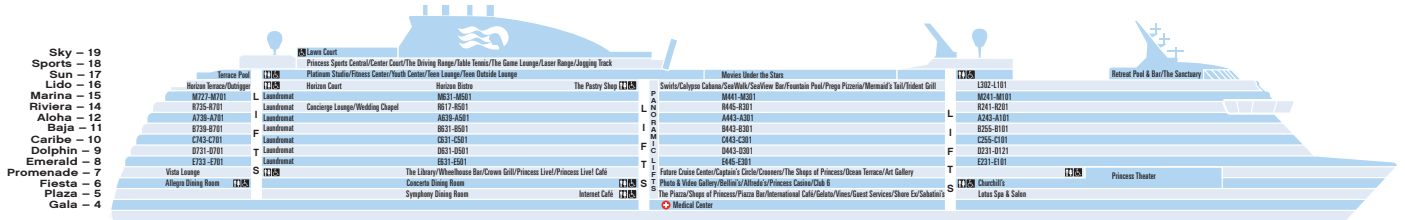

# Regal Princess®

Guest Capacity: 3,560

Length: 1,083 ft.

Gross Tonnage: 142,229

Inaugural Cruise: May 20, 2014

Christened by: The cast of *The Love Boat*

← Aft

Forward →

← Aft

→ Forward

**Stateroom Description**

**SUITE**

- S3 Penthouse suite** Aft (Marina, Riviera, Aloha, Baja, Caribe, Dolphin, Emerald)
- S4 Penthouse suite** Mid-aft (Riviera)
- S5 Premium suite** Forward (Aloha, Baja, Caribe, Dolphin)

**CLUB CLASS MINI-SUITE**

- M1 Premium** Mid-ship (Riviera, Aloha, Baja)
- M6 Premium** Forward (Lido, Marina)

**MINI-SUITE**

- MA** Mid-ship (Riviera, Aloha, Baja, Caribe)
- MB** Mid-forward (Marina, Riviera, Aloha, Baja, Caribe), Mid-ship (Marina), Mid Aft (Riviera, Aloha, Baja)
- MC** Mid-forward (Lido, Marina), Mid-aft (Marina)
- ME** Forward (Riviera, Aloha)
- MF** Forward (Lido, Marina)