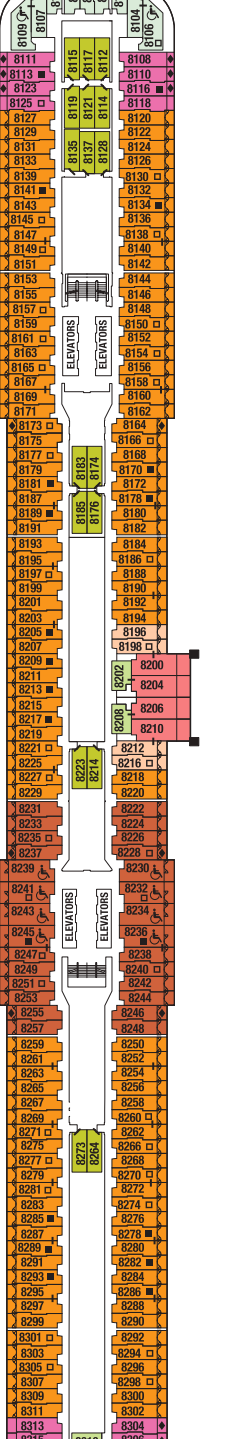

Deck 12
IC PS RS CS SS MS
C1 C2 C3 SV DI

Deck 11
CS SS S1 MS C1
C2 C3 SV DI I2

Deck 10
AS SS S1 MS A1 A2
C2 C3 SV DI I2

Deck 9
SS S1 MS A1 A2 C2 C3
E1 E2 SV P1 DO DI I2

Deck 8
SS MS E1 E2 E3
SV P1 DO DI I2

Deck 7
SS MS E1 E2 E3
SV P1 DI I2

Deck 6
MS E2 E3 ES
P2 PO I2

Deck 5

Deck 4

Deck 3
O1 O2

Deck 2
+

IC Iconic Suite	A1 AquaClass® 1	E1 Edge Stateroom w/ Infinite Veranda® 1	P0 Panoramic Ocean View Stateroom	 Medical Facility - Deck 2
PS Penthouse Suite	A2 AquaClass 2	E2 Edge Stateroom w/ Infinite Veranda 2	6 Deluxe Ocean View Stateroom 06	Located by Forward-Ship Elevators
EV Edge Villa	C1 Concierge Class 1	E3 Edge Stateroom w/ Infinite Veranda 3	7 Ocean View Stateroom 07	 Double Sofa Bed
RS Royal Suite	C2 Concierge Class 2	E4 Edge Stateroom w/ Infinite Veranda 4	8 Ocean View Stateroom 08	 Single Sofa Bed
CS Celebrity Suite	C3 Concierge Class 3	E5 Edge Stateroom w/ Infinite Veranda 5	9 Deluxe Inside Stateroom 09	 Stateroom for occupancy 5 and up
S1 Sky Suite 1		ES Edge Single Stateroom w/ Infinite Veranda	10 Deluxe Inside Stateroom 10	 Connecting Staterooms
S2 Sky Suite 2		SV Sunset Veranda Stateroom	11 Deluxe Inside Stateroom 11	 Inside Stateroom Door Location
S3 Sky Suite 3		P1 Deluxe Porthole View Stateroom w/ Veranda	12 Inside Stateroom 12	 Wheelchair Accessible Stateroom
		P2 Deluxe Porthole View Stateroom w/ Veranda		Featuring Roll-in Shower