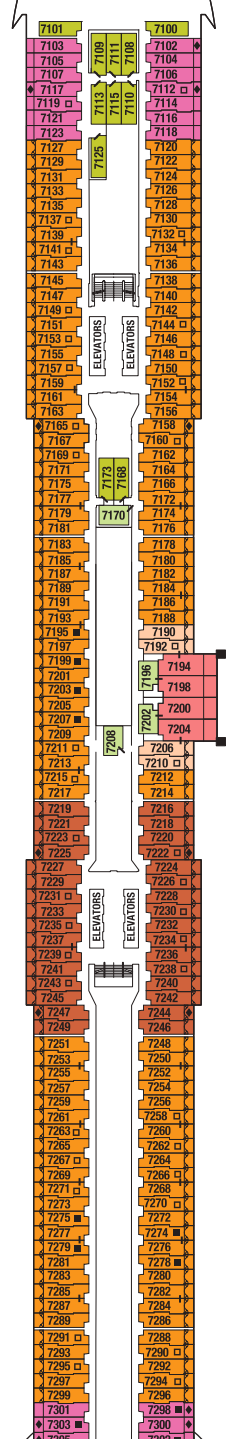

Deck 12
IC PS RS CS SS MS
C1 C2 C3 SV DI

Deck 11
CS SS S1 MS C1
C2 C3 SV DI I2

Deck 10
AS SS S1 MS A1 A2
C2 C3 SV DI I2

Deck 9
SS S1 MS A1 A2 C2 C3
E1 E2 SV P1 DO DI I2

Deck 8
SS MS E1 E2 E3
SV P1 DO DI I2

Deck 7
SS MS E1 E2 E3
SV P1 DI I2

Deck 6
MS E2 E3 ES
P2 PO I2

Deck 5

Deck 4

Deck 3
O1 O2

Deck 2
+

IC Iconic Suite	A1 AquaClass® 1	E1 Edge Stateroom w/ Infinite Veranda® 1	P0 Panoramic Ocean View Stateroom	 Medical Facility - Deck 2
PS Penthouse Suite	A2 AquaClass 2	E2 Edge Stateroom w/ Infinite Veranda 2	6 Deluxe Ocean View Stateroom 06	Located by Forward-Ship Elevators
EV Edge Villa	C1 Concierge Class 1	E3 Edge Stateroom w/ Infinite Veranda 3	7 Ocean View Stateroom 07	 Double Sofa Bed
RS Royal Suite	C2 Concierge Class 2	E4 Edge Stateroom w/ Infinite Veranda 4	8 Ocean View Stateroom 08	 Single Sofa Bed
CS Celebrity Suite	C3 Concierge Class 3	E5 Edge Stateroom w/ Infinite Veranda 5	9 Deluxe Inside Stateroom 09	 Stateroom for occupancy 5 and up
S1 Sky Suite 1		ES Edge Single Stateroom w/ Infinite Veranda	10 Deluxe Inside Stateroom 10	 Connecting Staterooms
S2 Sky Suite 2		SV Sunset Veranda Stateroom	11 Deluxe Inside Stateroom 11	 Inside Stateroom Door Location
S3 Sky Suite 3		P1 Deluxe Porthole View Stateroom w/ Veranda	12 Inside Stateroom 12	 Wheelchair Accessible Stateroom
		P2 Deluxe Porthole View Stateroom w/ Veranda		Featuring Roll-in Shower