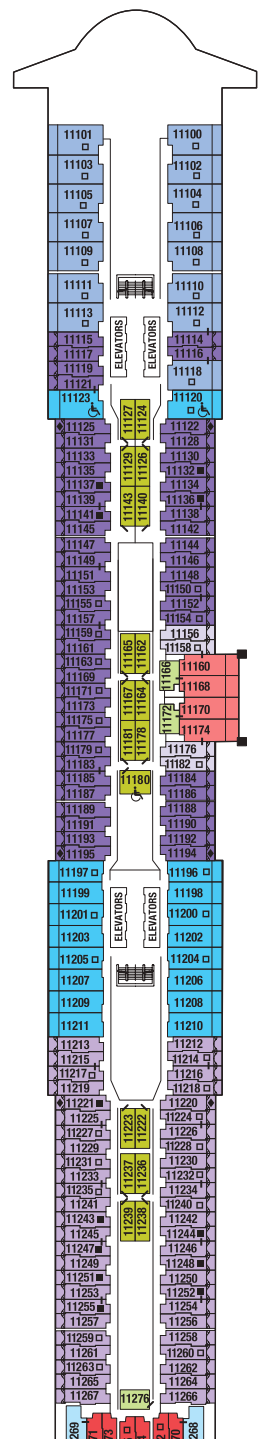

Deck 12
IC PS RS CS SS MS
C1 C2 C3 SV DI

Deck 11
CS SS S1 MS C1
C2 C3 SV DI I2

Deck 10
AS SS S1 MS A1 A2
C2 C3 SV DI I2

Deck 9
SS S1 MS A1 A2 C2 C3
E1 E2 SV P1 DO DI I2

Deck 8
SS MS E1 E2 E3
SV P1 DO DI I2

Deck 7
SS MS E1 E2 E3
SV P1 DI I2

Deck 6
MS E2 E3 ES
P2 PO I2

Deck 5

Deck 4

Deck 3
O1 O2

Deck 2
+

IC Iconic Suite	A1 AquaClass® 1	E1 Edge Stateroom w/ Infinite Veranda® 1	P0 Panoramic Ocean View Stateroom	 Medical Facility - Deck 2
PS Penthouse Suite	A2 AquaClass 2	E2 Edge Stateroom w/ Infinite Veranda 2	6 Deluxe Ocean View Stateroom 06	Located by Forward-Ship Elevators
EV Edge Villa	C1 Concierge Class 1	E3 Edge Stateroom w/ Infinite Veranda 3	7 Ocean View Stateroom 07	 Double Sofa Bed
RS Royal Suite	C2 Concierge Class 2	E4 Edge Stateroom w/ Infinite Veranda 4	8 Ocean View Stateroom 08	 Single Sofa Bed
CS Celebrity Suite	C3 Concierge Class 3	E5 Edge Stateroom w/ Infinite Veranda 5	9 Deluxe Inside Stateroom 09	 Stateroom for occupancy 5 and up
S1 Sky Suite 1		ES Edge Single Stateroom w/ Infinite Veranda	10 Deluxe Inside Stateroom 10	 Connecting Staterooms
S2 Sky Suite 2		SV Sunset Veranda Stateroom	11 Deluxe Inside Stateroom 11	 Inside Stateroom Door Location
S3 Sky Suite 3		P1 Deluxe Porthole View Stateroom w/ Veranda	12 Inside Stateroom 12	 Wheelchair Accessible Stateroom
		P2 Deluxe Porthole View Stateroom w/ Veranda		Featuring Roll-in Shower