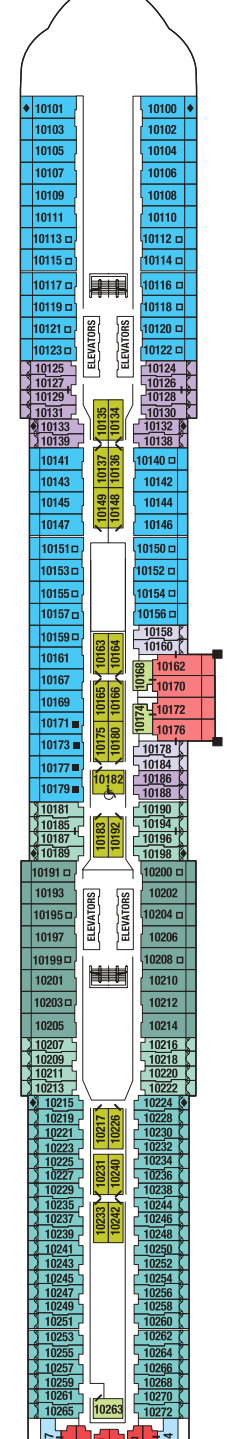

Deck 12
IC PS RS CS SS MS
C1 C2 C3 SV DI

Deck 11
CS SS S1 MS C1
C2 C3 SV DI I2

Deck 10
AS SS S1 MS A1 A2
C2 C3 SV DI I2

Deck 9
SS S1 MS A1 A2 C2 C3
E1 E2 SV P1 DO DI I2

Deck 8
SS MS E1 E2 E3
SV P1 DO DI I2

Deck 7
SS MS E1 E2 E3
SV P1 DI I2

Deck 6
MS E2 E3 ES
P2 PO I2

Deck 5

Deck 4

Deck 3
O1 O2

Deck 2
+

IC Iconic Suite	A1 AquaClass® 1	E1 Edge Stateroom w/ Infinite Veranda® 1	P0 Panoramic Ocean View Stateroom	 Medical Facility - Deck 2
PS Penthouse Suite	A2 AquaClass 2	E2 Edge Stateroom w/ Infinite Veranda 2	6 Deluxe Ocean View Stateroom 06	Located by Forward-Ship Elevators
EV Edge Villa	C1 Concierge Class 1	E3 Edge Stateroom w/ Infinite Veranda 3	7 Ocean View Stateroom 07	 Double Sofa Bed
RS Royal Suite	C2 Concierge Class 2	E4 Edge Stateroom w/ Infinite Veranda 4	8 Ocean View Stateroom 08	 Single Sofa Bed
CS Celebrity Suite	C3 Concierge Class 3	E5 Edge Stateroom w/ Infinite Veranda 5	9 Deluxe Inside Stateroom 09	 Stateroom for occupancy 5 and up
S1 Sky Suite 1		ES Edge Single Stateroom w/ Infinite Veranda	10 Deluxe Inside Stateroom 10	 Connecting Staterooms
S2 Sky Suite 2		SV Sunset Veranda Stateroom	11 Deluxe Inside Stateroom 11	 Inside Stateroom Door Location
S3 Sky Suite 3		P1 Deluxe Porthole View Stateroom w/ Veranda	12 Inside Stateroom 12	 Wheelchair Accessible Stateroom
		P2 Deluxe Porthole View Stateroom w/ Veranda		Featuring Roll-in Shower