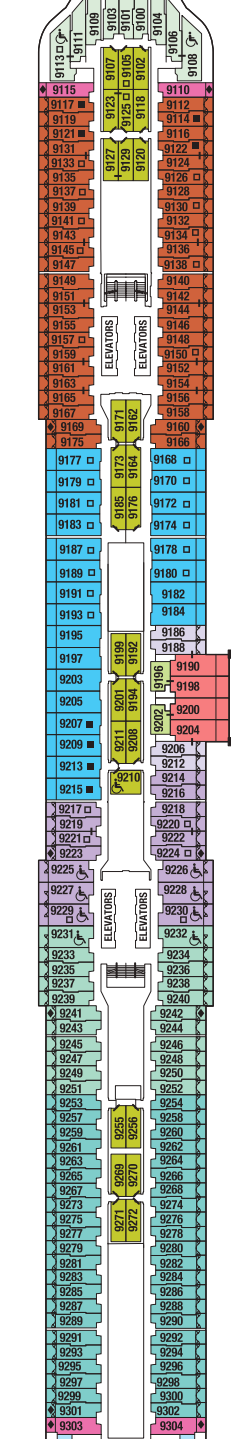

Deck 12
IC PS RS CS SS MS
C1 C2 C3 SV DI

Deck 11
CS SS S1 MS C1
C2 C3 SV DI I2

Deck 10
AS SS S1 MS A1 A2
C2 C3 SV DI I2

Deck 9
SS S1 MS A1 A2 C2 C3
E1 E2 SV P1 DO DI I2

Deck 8
SS MS E1 E2 E3
SV P1 DO DI I2

Deck 7
SS MS E1 E2 E3
SV P1 DI I2

Deck 6
MS E2 E3 ES
P2 PO I2

Deck 5

Deck 4

Deck 3
O1 O2

Deck 2
+

IC Iconic Suite	A1 AquaClass® 1	E1 Edge Stateroom w/ Infinite Veranda® 1	P0 Panoramic Ocean View Stateroom	 Medical Facility - Deck 2
PS Penthouse Suite	A2 AquaClass 2	E2 Edge Stateroom w/ Infinite Veranda 2	6 Deluxe Ocean View Stateroom 06	Located by Forward-Ship Elevators
EV Edge Villa	C1 Concierge Class 1	E3 Edge Stateroom w/ Infinite Veranda 3	7 Ocean View Stateroom 07	 Double Sofa Bed
RS Royal Suite	C2 Concierge Class 2	E4 Edge Stateroom w/ Infinite Veranda 4	8 Ocean View Stateroom 08	 Single Sofa Bed
CS Celebrity Suite	C3 Concierge Class 3	E5 Edge Stateroom w/ Infinite Veranda 5	9 Deluxe Inside Stateroom 09	 Stateroom for occupancy 5 and up
S1 Sky Suite 1		ES Edge Single Stateroom w/ Infinite Veranda	10 Deluxe Inside Stateroom 10	 Connecting Staterooms
S2 Sky Suite 2		SV Sunset Veranda Stateroom	11 Deluxe Inside Stateroom 11	 Inside Stateroom Door Location
S3 Sky Suite 3		P1 Deluxe Porthole View Stateroom w/ Veranda	12 Inside Stateroom 12	 Wheelchair Accessible Stateroom
		P2 Deluxe Porthole View Stateroom w/ Veranda		Featuring Roll-in Shower