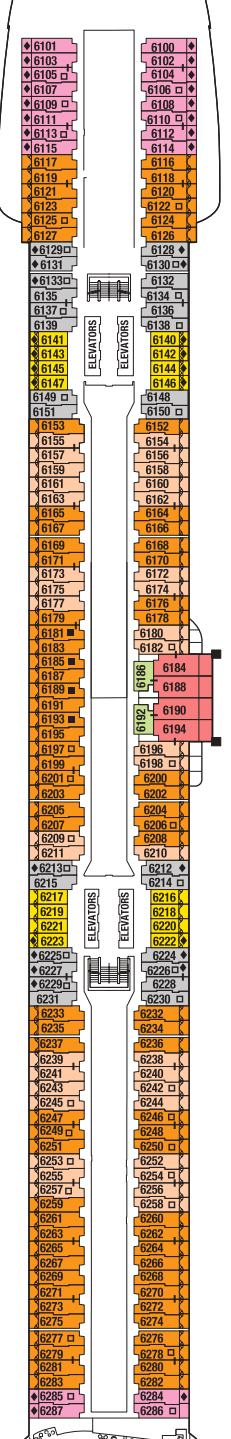

Deck 12
IC PS RS CS SS MS
C1 C2 C3 SV DI

Deck 11
CS SS S1 MS C1
C2 C3 SV DI I2

Deck 10
AS SS S1 MS A1 A2
C2 C3 SV DI I2

Deck 9
SS S1 MS A1 A2 C2 C3
E1 E2 SV P1 DO DI I2

Deck 8
SS MS E1 E2 E3
SV P1 DO DI I2

Deck 7
SS MS E1 E2 E3
SV P1 DI I2

Deck 6
MS E2 E3 ES
P2 PO I2

Deck 5

Deck 4

Deck 3
O1 O2

Deck 2
+

IC Iconic Suite	A1 AquaClass® 1	E1 Edge Stateroom w/ Infinite Veranda® 1	P0 Panoramic Ocean View Stateroom	 Medical Facility - Deck 2
PS Penthouse Suite	A2 AquaClass 2	E2 Edge Stateroom w/ Infinite Veranda 2	6 Deluxe Ocean View Stateroom 06	Located by Forward-Ship Elevators
EV Edge Villa	C1 Concierge Class 1	E3 Edge Stateroom w/ Infinite Veranda 3	7 Ocean View Stateroom 07	 Double Sofa Bed
RS Royal Suite	C2 Concierge Class 2	E4 Edge Stateroom w/ Infinite Veranda 4	8 Ocean View Stateroom 08	 Single Sofa Bed
CS Celebrity Suite	C3 Concierge Class 3	E5 Edge Stateroom w/ Infinite Veranda 5	9 Deluxe Inside Stateroom 09	 Stateroom for occupancy 5 and up
S1 Sky Suite 1		ES Edge Single Stateroom w/ Infinite Veranda	10 Deluxe Inside Stateroom 10	 Connecting Staterooms
S2 Sky Suite 2		SV Sunset Veranda Stateroom	11 Deluxe Inside Stateroom 11	 Inside Stateroom Door Location
S3 Sky Suite 3		P1 Deluxe Porthole View Stateroom w/ Veranda	12 Inside Stateroom 12	 Wheelchair Accessible Stateroom
		P2 Deluxe Porthole View Stateroom w/ Veranda		Featuring Roll-in Shower