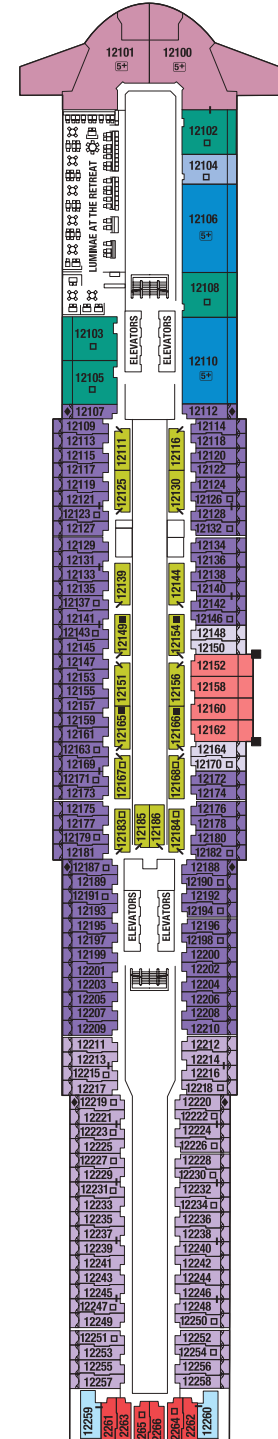

Deck 12
IC PS RS CS SS MS
C1 C2 C3 SV DI

Deck 11
CS SS S1 MS C1
C2 C3 SV DI I2

Deck 10
AS SS S1 MS A1 A2
C2 C3 SV DI I2

Deck 9
SS S1 MS A1 A2 C2 C3
E1 E2 SV P1 DO DI I2

Deck 8
SS MS E1 E2 E3
SV P1 DO DI I2

Deck 7
SS MS E1 E2 E3
SV P1 DI I2

Deck 6
MS E2 E3 ES
P2 PO I2

Deck 5

Deck 4

Deck 3
O1 O2

Deck 2
+

IC Iconic Suite	A1 AquaClass® 1	E1 Edge Stateroom w/ Infinite Veranda® 1	P0 Panoramic Ocean View Stateroom	 Medical Facility - Deck 2
PS Penthouse Suite	A2 AquaClass 2	E2 Edge Stateroom w/ Infinite Veranda 2	6 Deluxe Ocean View Stateroom 06	Located by Forward-Ship Elevators
EV Edge Villa	C1 Concierge Class 1	E3 Edge Stateroom w/ Infinite Veranda 3	7 Ocean View Stateroom 07	 Double Sofa Bed
RS Royal Suite	C2 Concierge Class 2	E4 Edge Stateroom w/ Infinite Veranda 4	8 Ocean View Stateroom 08	 Single Sofa Bed
CS Celebrity Suite	C3 Concierge Class 3	E5 Edge Stateroom w/ Infinite Veranda 5	9 Deluxe Inside Stateroom 09	 Stateroom for occupancy 5 and up
S1 Sky Suite 1		ES Edge Single Stateroom w/ Infinite Veranda	10 Deluxe Inside Stateroom 10	 Connecting Staterooms
S2 Sky Suite 2		SV Sunset Veranda Stateroom	11 Deluxe Inside Stateroom 11	 Inside Stateroom Door Location
S3 Sky Suite 3		P1 Deluxe Porthole View Stateroom w/ Veranda	12 Inside Stateroom 12	 Wheelchair Accessible Stateroom
		P2 Deluxe Porthole View Stateroom w/ Veranda		Featuring Roll-in Shower