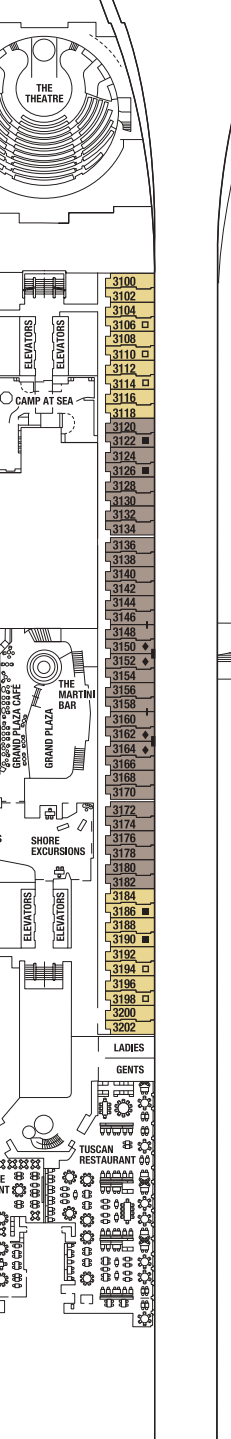

Deck 12
IC PS RS CS SS MS
C1 C2 C3 SV DI

Deck 11
CS SS S1 MS C1
C2 C3 SV DI I2

Deck 10
AS SS S1 MS A1 A2
C2 C3 SV DI I2

Deck 9
SS S1 MS A1 A2 C2 C3
E1 E2 SV P1 DO DI I2

Deck 8
SS MS E1 E2 E3
SV P1 DO DI I2

Deck 7
SS MS E1 E2 E3
SV P1 DI I2

Deck 6
MS E2 E3 ES
P2 PO I2

Deck 5

Deck 4

Deck 3
O1 O2

Deck 2
+

IC Iconic Suite	A1 AquaClass® 1	E1 Edge Stateroom w/ Infinite Veranda® 1	P0 Panoramic Ocean View Stateroom	 Medical Facility - Deck 2
PS Penthouse Suite	A2 AquaClass 2	E2 Edge Stateroom w/ Infinite Veranda 2	6 Deluxe Ocean View Stateroom 06	Located by Forward-Ship Elevators
EV Edge Villa	C1 Concierge Class 1	E3 Edge Stateroom w/ Infinite Veranda 3	7 Ocean View Stateroom 07	 Double Sofa Bed
RS Royal Suite	C2 Concierge Class 2	E4 Edge Stateroom w/ Infinite Veranda 4	8 Ocean View Stateroom 08	 Single Sofa Bed
CS Celebrity Suite	C3 Concierge Class 3	E5 Edge Stateroom w/ Infinite Veranda 5	9 Deluxe Inside Stateroom 09	 Stateroom for occupancy 5 and up
S1 Sky Suite 1		ES Edge Single Stateroom w/ Infinite Veranda	10 Deluxe Inside Stateroom 10	 Connecting Staterooms
S2 Sky Suite 2		SV Sunset Veranda Stateroom	11 Deluxe Inside Stateroom 11	 Inside Stateroom Door Location
S3 Sky Suite 3		P1 Deluxe Porthole View Stateroom w/ Veranda	12 Inside Stateroom 12	 Wheelchair Accessible Stateroom
		P2 Deluxe Porthole View Stateroom w/ Veranda		Featuring Roll-in Shower