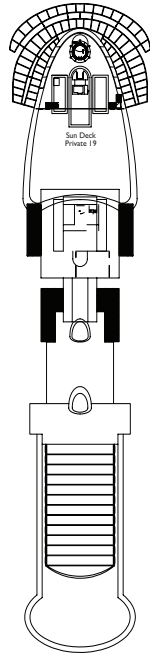

(images realized with techniques of virtual reproduction only for illustrative purpose)

(images realized with techniques of virtual reproduction only for illustrative purpose)

Grt: 132.500 t
 Length: 323,6 m
 Width: 37,2 m
 Cruising speed: 18 Knots
 Max speed: 22,6 Knots

- H cabins for disabled guests
- C interconnecting cabins
- E lift
- single sofa bed
- 1 upper berth

Note: the matrimonial bed is available in all the categories of cabin.
 3rd and 4th bed are available in all the categories.

Outside cabins ocean view

- **Classic** Palermo
- **Premium** Palermo, Taormina

Cabin with ocean balcony

- **Classic** Taormina
- **Premium** Capri, Napoli, Roma, Firenze, Genova, Venezia, Milano, Como, Bellagio

DECK 14

DECK 19
CORTINA

DECK 18
TORINO

DECK 17
BELLAGIO

DECK 16
COMO

DECK 20
TRIESTE

Grt: 132.500 t
 Length: 323,6 m
 Width: 37,2 m
 Cruising speed: 18 Knots
 Max speed: 22,6 Knots

- H cabins for disabled guests
- C interconnecting cabins
- E lift
- single sofa bed
- 1 upper berth