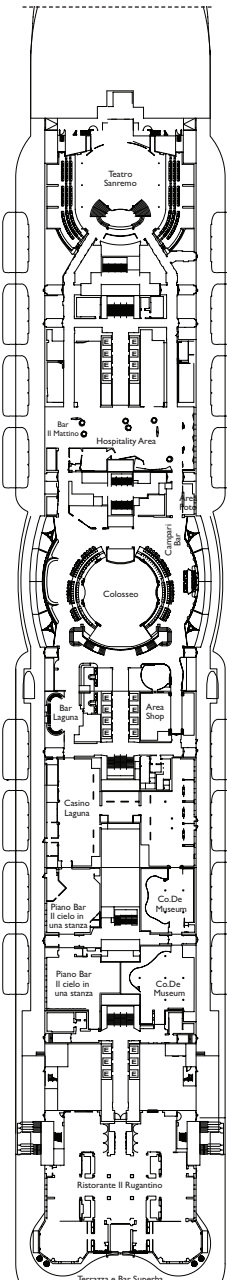

DECK 7
POSITANO