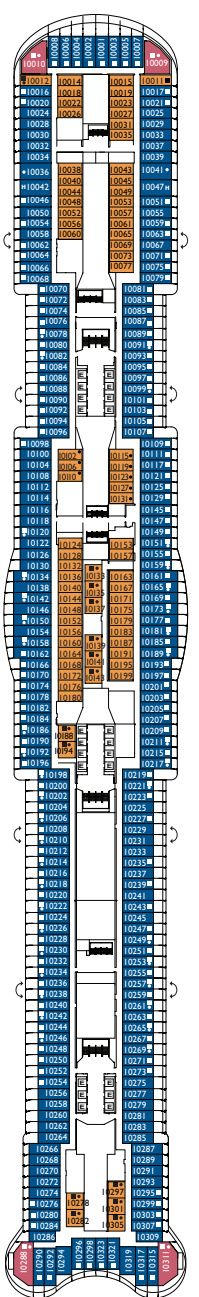

DECK 17
BELLAGIO

DECK 10
ROMA