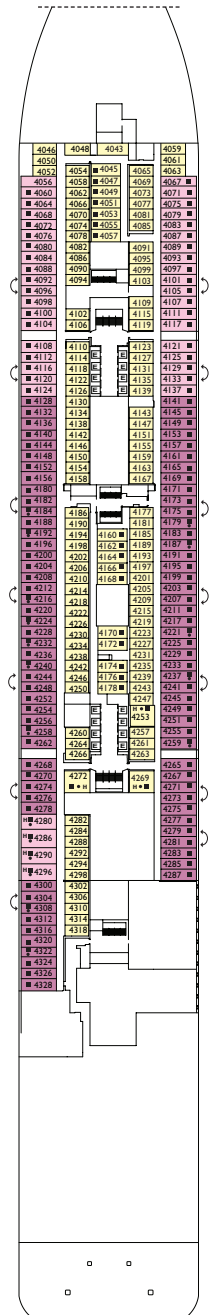

DECK 4
PALERMO