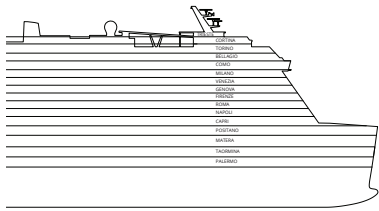

DECK 14

DECK 19
CORTINA

DECK 18
TORINO

DECK 17
BELLAGIO

DECK 16
COMO

DECK 20
TRIESTE

Grt: 132.500 t
 Length: 323,6 m
 Width: 37,2 m
 Cruising speed: 18 Knots
 Max speed: 22,6 Knots

- H cabins for disabled guests
- C interconnecting cabins
- E lift
- single sofa bed
- 1 upper berth