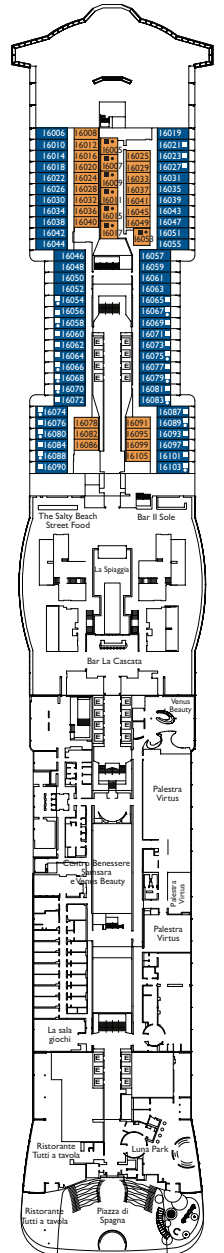

(images realized with techniques of virtual reproduction only for illustrative purpose)

(images realized with techniques of virtual reproduction only for illustrative purpose)

Grt: 132.500 t
 Length: 323,6 m
 Width: 37,2 m
 Cruising speed: 18 Knots
 Max speed: 22,6 Knots

- H cabins for disabled guests
- C interconnecting cabins
- E lift
- single sofa bed
- 1 upper berth

Note: the matrimonial bed is available in all the categories of cabin.
 3rd and 4th bed are available in all the categories.

DECK 14

DECK 19
CORTINA

DECK 18
TORINO

DECK 17
BELLAGIO

DECK 16
COMO

DECK 20
TRIESTE

Grt: 132.500 t
 Length: 323,6 m
 Width: 37,2 m
 Cruising speed: 18 Knots
 Max speed: 22,6 Knots

- H cabins for disabled guests
- C interconnecting cabins
- E lift
- single sofa bed
- 1 upper berth