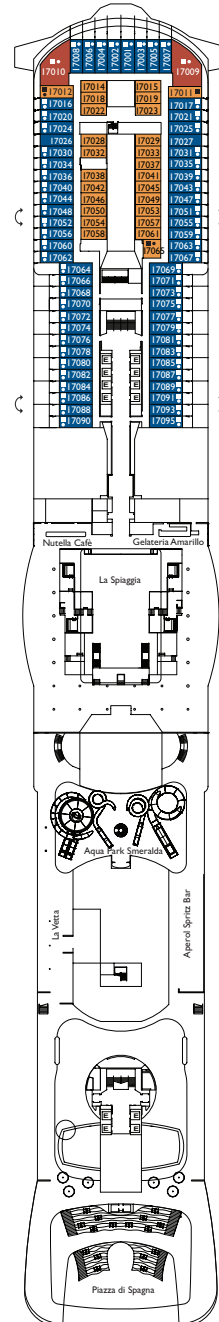

(images realized with techniques of virtual reproduction only for illustrative purpose)

(images realized with techniques of virtual reproduction only for illustrative purpose)

Grt: 132.500 t
 Length: 323,6 m
 Width: 37,2 m
 Cruising speed: 18 Knots
 Max speed: 22,6 Knots

- H cabins for disabled guests
- C interconnecting cabins
- E lift
- single sofa bed
- 1 upper berth

Note: the matrimonial bed is available in all the categories of cabin.
 3rd and 4th bed are available in all the categories.

DECK 8
CAPRI

DECK 7
POSITANO

DECK 6
MATERA

DECK 5
TAORMINA

DECK 4
PALERMO

Costa Smeralda

Inside cabin

- **Classic** Palermo, Taormina
- **Premium** Taormina, Capri, Napoli, Roma, Firenze, Genova, Venezia, Milano, Como, Bellagio

DECK 14

DECK 19
CORTINA

DECK 18
TORINO

DECK 17
BELLAGIO

DECK 16
COMO

DECK 20
TRIESTE

Grt: 132.500 t
 Length: 323,6 m
 Width: 37,2 m
 Cruising speed: 18 Knots
 Max speed: 22,6 Knots

- H cabins for disabled guests
- C interconnecting cabins
- E lift
- single sofa bed
- 1 upper berth