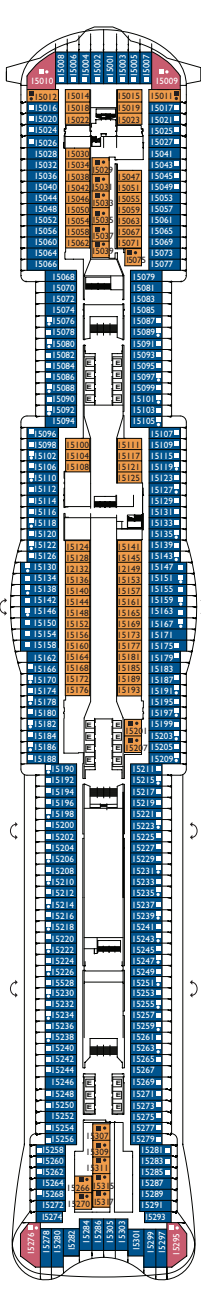

DECK 15
MILANO