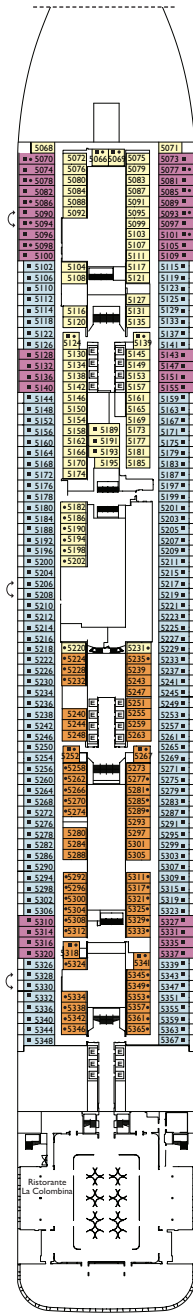

DECK 5
TAORMINA