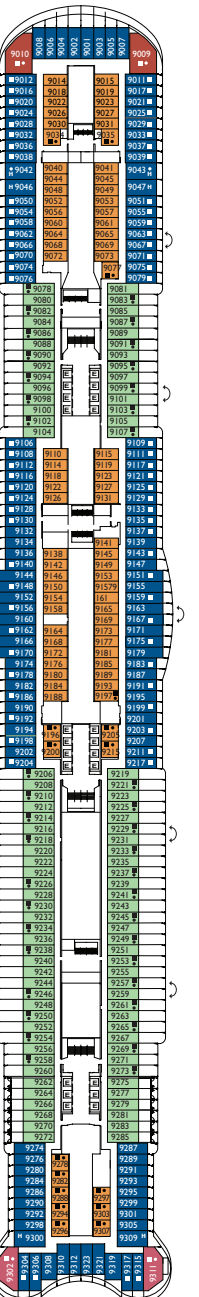

DECK 16
COMO

DECK 9
NAPOLI