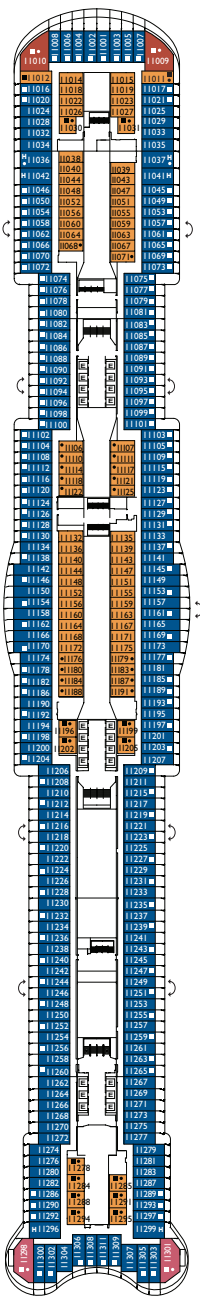

DECK 18
TORINO

DECK 11
FIRENZE