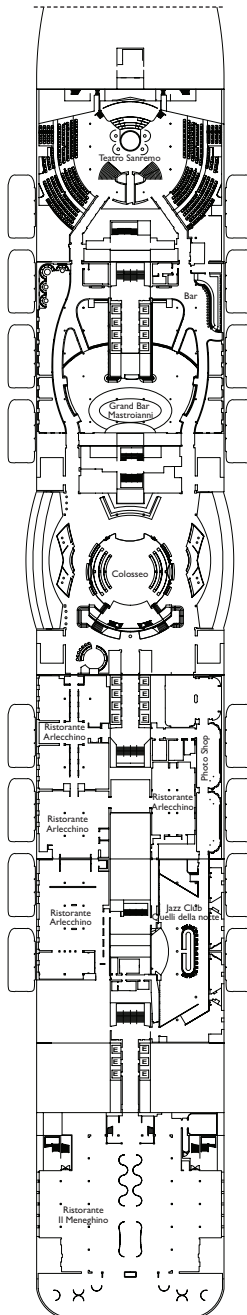

DECK 6
MATERA