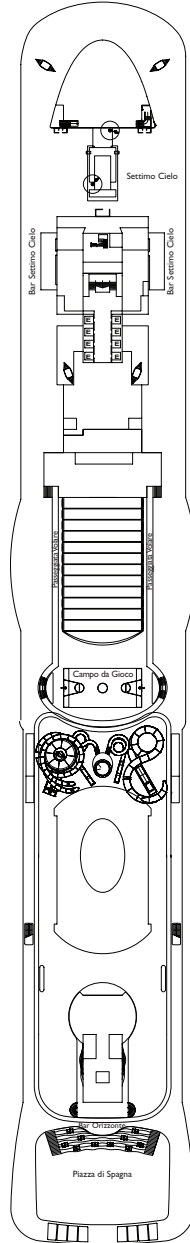

(images realized with techniques of virtual reproduction only for illustrative purpose)

(images realized with techniques of virtual reproduction only for illustrative purpose)

Grt: 132.500 t
 Length: 323,6 m
 Width: 37,2 m
 Cruising speed: 18 Knots
 Max speed: 22,6 Knots

- H cabins for disabled guests
- C interconnecting cabins
- E lift
- single sofa bed
- 1 upper berth

Note: the matrimonial bed is available in all the categories of cabin.
 3rd and 4th bed are available in all the categories.

DECK 14

DECK 19
CORTINA

DECK 18
TORINO

DECK 17
BELLAGIO

DECK 16
COMO

DECK 20
TRIESTE

Grt: 132.500 t
 Length: 323,6 m
 Width: 37,2 m
 Cruising speed: 18 Knots
 Max speed: 22,6 Knots

- H cabins for disabled guests
- C interconnecting cabins
- E lift
- single sofa bed
- 1 upper berth