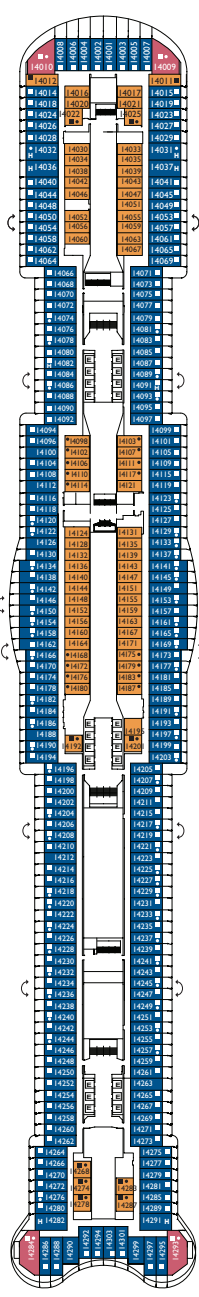

DECK 19
CORTINA

DECK 14
VENEZIA