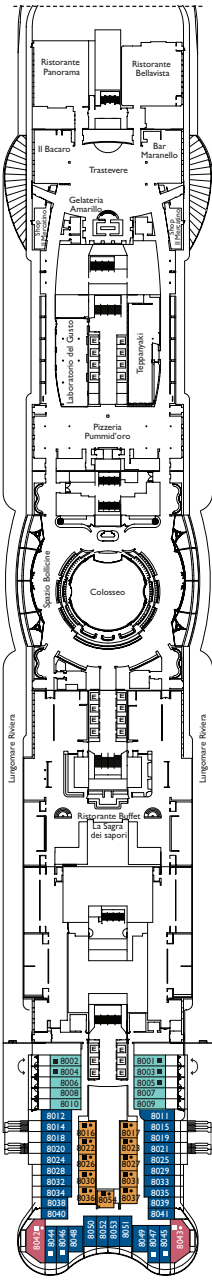

DECK 8
CAPRI