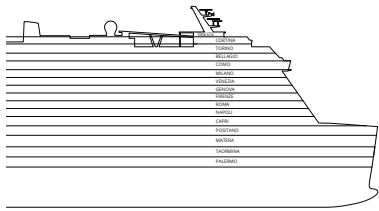

Grt: 132.500 t
Length: 323,6 m
Width: 37,2 m
Cruising speed: 18 Knots
Max speed: 22,6 Knots

- H cabins for disabled guests
- C interconnecting cabins
- E lift
- single sofa bed
- 1 upper berth

Suites

- Suite with Ocean View Balcony.
  Capri, Napoli, Roma, Firenze, Genova, Venezia, Milano
- Grand Suite with Ocean View Balcony.
  Napoli, Firenze, Genova, Bellagio

Cabin with terrace by the sea

- Classic Capri
- Premium Napoli