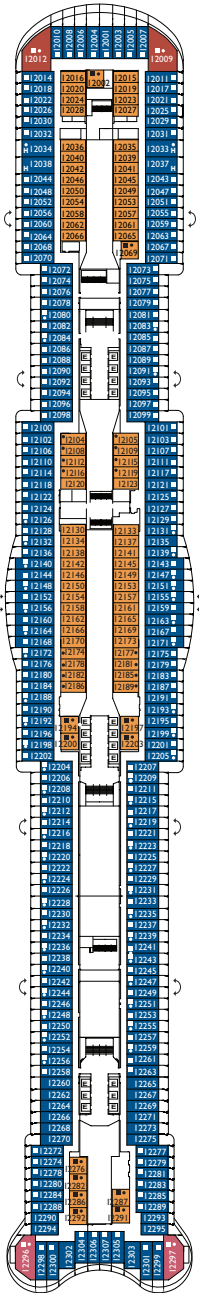

DECK 12
GENOVA