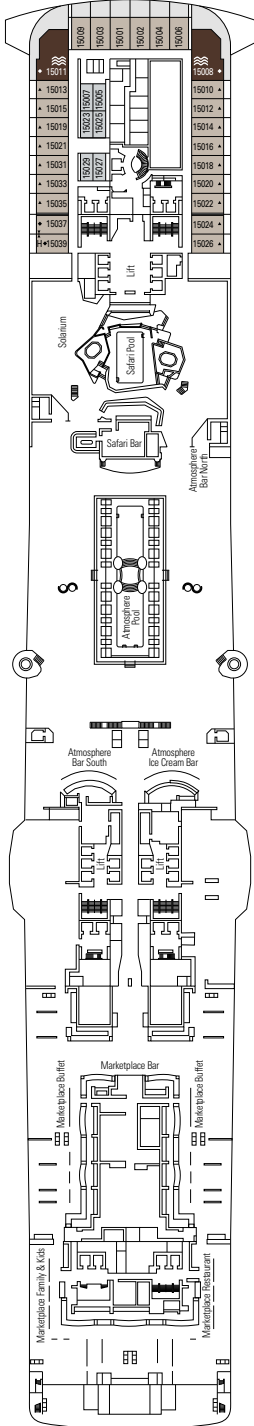

DECK 15
CÉZANNE

DECK 16
VELÁZQUEZ

DECK 18
GAUGUIN

DECK 19
DEGAS

Ship configuration, data and descriptions may be subject to change depending on the season and on the destination and must be verified at the time of booking.