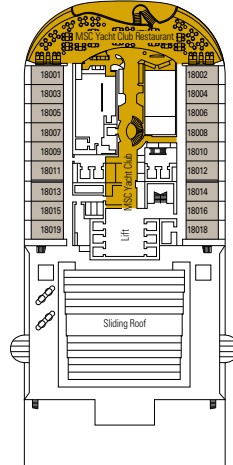

DECK 15
CÉZANNE

DECK 16
VELÁZQUEZ

DECK 18
GAUGUIN

DECK 19
DEGAS

Ship configuration, data and descriptions may be subject to change depending on the season and on the destination and must be verified at the time of booking.