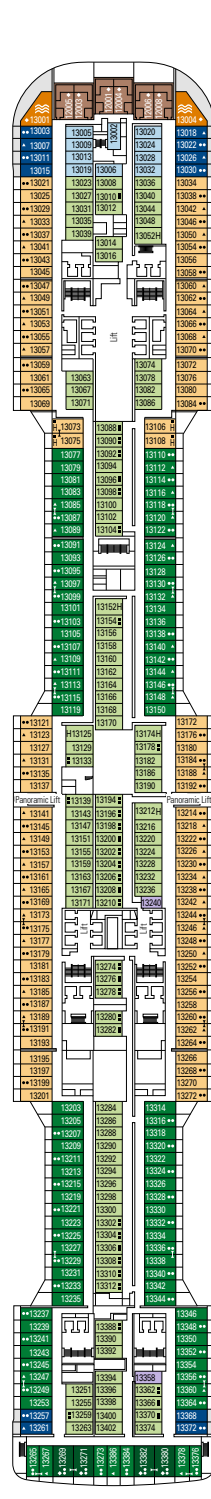

DECK PLANS & ACCOMMODATIONS

2.421 CABINS
6.334 GUESTS

GALLERIA GRANDIOSA

DECK 4
PICASSO

DECK 5
CARAVAGGIO

DECK 6
LEONARDO DA VINCI

DECK 7
MICHELANGELO

DECK 8
MONET

THÉÂTRE LA COMÉDIE

BUTCHER'S CUT

DECK 9
VAN GOGH

DECK 10
MIRÓ

DECK 11
DALÍ

DECK 12
RAFFAELLO

DECK 13
GOYA

DECK 14
MAGRITTE

- Degas Deck 19
- Gauguin Deck 18
- Velázquez Deck 16
- Cézanne Deck 15
- Magritte Deck 14
- Goya Deck 13
- Raffaello Deck 12
- Dalí Deck 11
- Miró Deck 10
- Van Gogh Deck 9
- Monet Deck 8
- Michelangelo Deck 7
- Leonardo da Vinci Deck 6
- Caravaggio Deck 5
- Picasso Deck 4