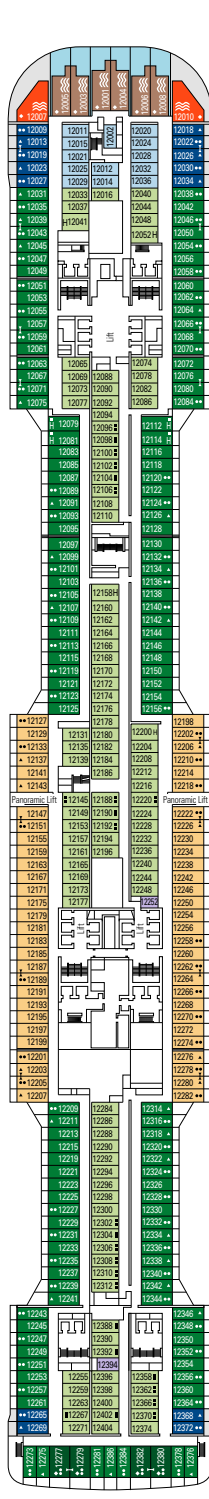

DECK PLANS & ACCOMMODATIONS

2.421 CABINS
6.334 GUESTS

GALLERIA GRANDIOSA

DECK 4
PICASSO

DECK 5
CARAVAGGIO

DECK 6
LEONARDO DA VINCI

DECK 7
MICHELANGELO

DECK 8
MONET

THÉÂTRE LA COMÉDIE

BUTCHER'S CUT

DECK 9
VAN GOGH

DECK 10
MIRÓ

DECK 11
DALÍ

DECK 12
RAFFAELLO

DECK 13
GOYA

DECK 14
MAGRITTE

- Degas Deck 19
- Gauguin Deck 18
- Velázquez Deck 16
- Cézanne Deck 15
- Magritte Deck 14
- Goya Deck 13
- Raffaello Deck 12
- Dalí Deck 11
- Miró Deck 10
- Van Gogh Deck 9
- Monet Deck 8
- Michelangelo Deck 7
- Leonardo da Vinci Deck 6
- Caravaggio Deck 5
- Picasso Deck 4

FACILITIES FOR GUESTS WITH DISABILITIES OR REDUCED MOBILITY

Cabin door width	85,5 cm
Cabin clearance	82,1 cm
Bathroom door width	90 cm
Size of cabin (floor space)	from ≈ 22 to ≈ 28 m ²
Size of bathroom	3,1 m ²
Is there a fold-down seat in the shower?	Yes
Height of seat from the floor	44 cm
Does the WC seat have grab rails?	Yes
Are wheelchairs available on board?	In limited numbers*
Are all decks/public areas accessible?	Yes
Are all lifeboats wheelchair-accessible?	No**
Do the lifts have deck indicators?	Visual, Audio & Braille
Can severely visually impaired/blind guests be catered for on the cruise?	Only with full-time carer