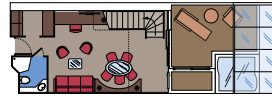

8 Duplex Suites

Duplex Suites (≈ 59 m²)
Double sofa bed on level 1 and a master bedroom on level 2.
Ample balcony with a whirlpool bath, 2 bathrooms (one with tub, one with shower), 2 walk-in wardrobes, 2 telephones.

This kind of accommodation is only available in the MSC Yacht Club.