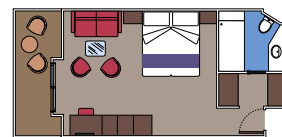

Deluxe Suites (≈ 28 m²)
Double bed can be converted into two single beds.
Private balcony, bathroom with a large shower.

This kind of accommodation is only available in the MSC Yacht Club.