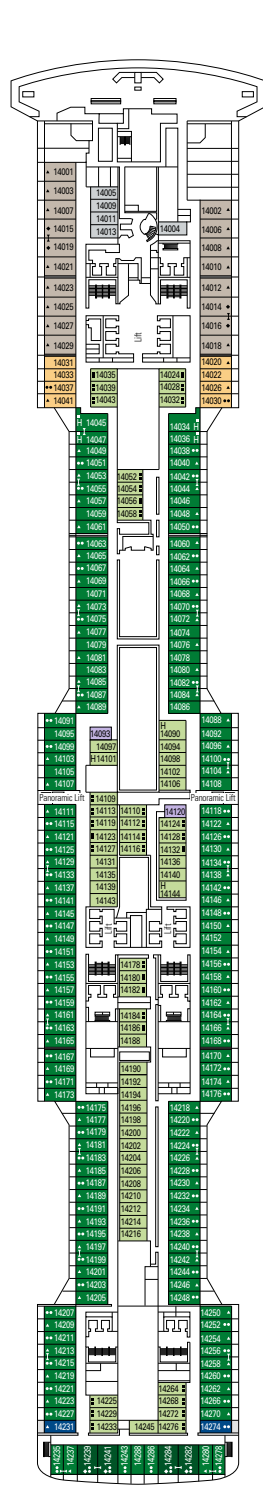

DECK PLANS & ACCOMMODATIONS

2.421 CABINS
6.334 GUESTS

GALLERIA GRANDIOSA

DECK 4
PICASSO

DECK 5
CARAVAGGIO

DECK 6
LEONARDO DA VINCI

DECK 7
MICHELANGELO

DECK 8
MONET

THÉÂTRE LA COMÉDIE

BUTCHER'S CUT

DECK 9
VAN GOGH

DECK 10
MIRÓ

DECK 11
DALÍ

DECK 12
RAFFAELLO

DECK 13
GOYA

DECK 14
MAGRITTE

- Degas Deck 19
- Gauguin Deck 18
- Velázquez Deck 16
- Cézanne Deck 15
- Magritte Deck 14
- Goya Deck 13
- Raffaello Deck 12
- Dalí Deck 11
- Miró Deck 10
- Van Gogh Deck 9
- Monet Deck 8
- Michelangelo Deck 7
- Leonardo da Vinci Deck 6
- Caravaggio Deck 5
- Picasso Deck 4

FACILITIES FOR GUESTS WITH DISABILITIES OR REDUCED MOBILITY

Cabin door width	85,5 cm
Cabin clearance	82,1 cm
Bathroom door width	90 cm
Size of cabin (floor space)	from ≈ 22 to ≈ 28 m ²
Size of bathroom	3,1 m ²
Is there a fold-down seat in the shower?	Yes
Height of seat from the floor	44 cm
Does the WC seat have grab rails?	Yes
Are wheelchairs available on board?	In limited numbers*
Are all decks/public areas accessible?	Yes
Are all lifeboats wheelchair-accessible?	No**
Do the lifts have deck indicators?	Visual, Audio & Braille
Can severely visually impaired/blind guests be catered for on the cruise?	Only with full-time carer