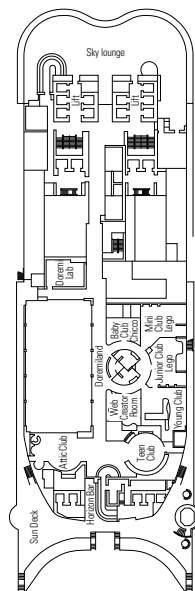

DECK 15
CÉZANNE

DECK 16
VELÁZQUEZ

DECK 18
GAUGUIN

DECK 19
DEGAS

Ship configuration, data and descriptions may be subject to change depending on the season and on the destination and must be verified at the time of booking.