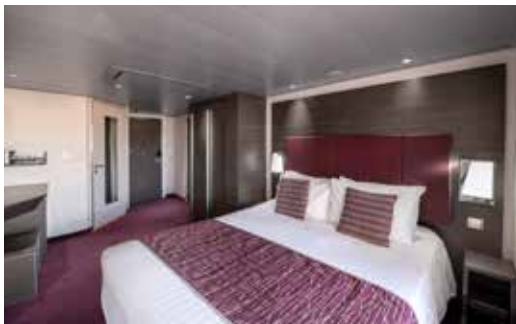

59 Cabins for guests with disabilities or reduced mobility