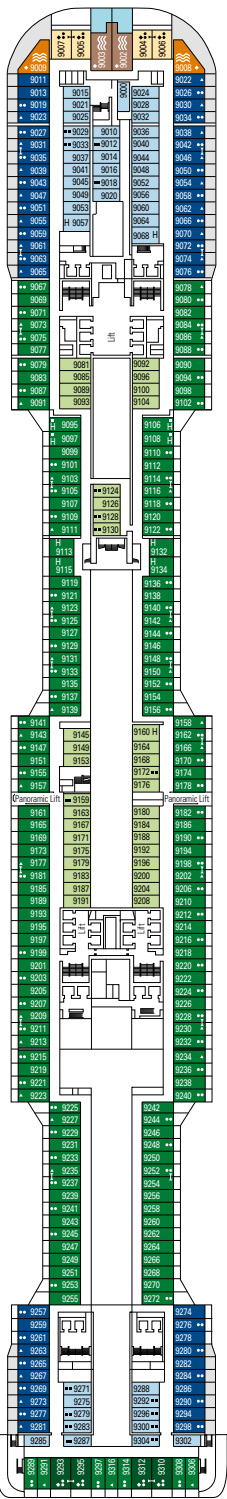

DECK PLANS & ACCOMMODATIONS

2.421 CABINS
6.334 GUESTS

GALLERIA GRANDIOSA

DECK 4
PICASSO

DECK 5
CARAVAGGIO

DECK 6
LEONARDO DA VINCI

DECK 7
MICHELANGELO

DECK 8
MONET

THÉÂTRE LA COMÉDIE

BUTCHER'S CUT

DECK 9
VAN GOGH

DECK 10
MIRÓ

DECK 11
DALÍ

DECK 12
RAFFAELLO

DECK 13
GOYA

DECK 14
MAGRITTE

- Degas Deck 19
- Gauguin Deck 18
- Velázquez Deck 16
- Cézanne Deck 15
- Magritte Deck 14
- Goya Deck 13
- Raffaello Deck 12
- Dalí Deck 11
- Miró Deck 10
- Van Gogh Deck 9
- Monet Deck 8
- Michelangelo Deck 7
- Leonardo da Vinci Deck 6
- Caravaggio Deck 5
- Picasso Deck 4