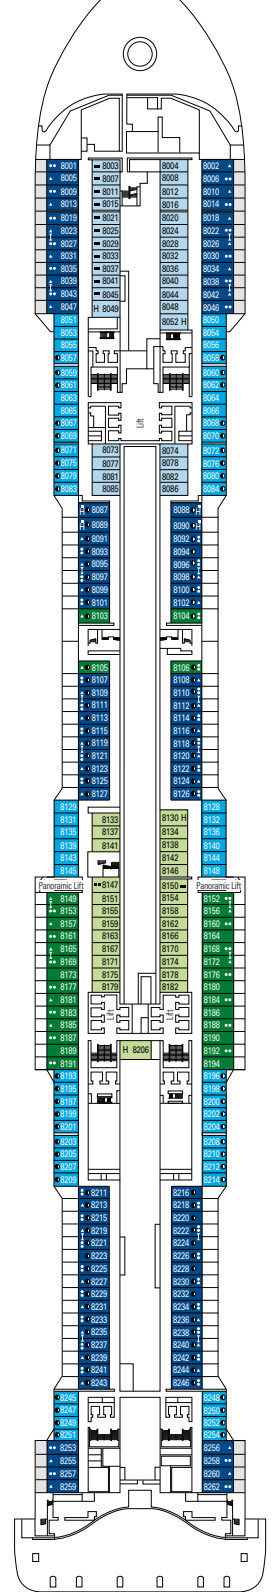

DECK PLANS & ACCOMMODATIONS

2.421 CABINS
6.334 GUESTS

GALLERIA GRANDIOSA

DECK 4
PICASSO

DECK 5
CARAVAGGIO

DECK 6
LEONARDO DA VINCI

DECK 7
MICHELANGELO

DECK 8
MONET

THÉÂTRE LA COMÉDIE

BUTCHER'S CUT

DECK 9
VAN GOGH

DECK 10
MIRÓ

DECK 11
DALÍ

DECK 12
RAFFAELLO

DECK 13
GOYA

DECK 14
MAGRITTE

- Degas Deck 19
- Gauguin Deck 18
- Velázquez Deck 16
- Cézanne Deck 15
- Magritte Deck 14
- Goya Deck 13
- Raffaello Deck 12
- Dalí Deck 11
- Miró Deck 10
- Van Gogh Deck 9
- Monet Deck 8
- Michelangelo Deck 7
- Leonardo da Vinci Deck 6
- Caravaggio Deck 5
- Picasso Deck 4

FACILITIES FOR GUESTS WITH DISABILITIES OR REDUCED MOBILITY

Cabin door width	85,5 cm
Cabin clearance	82,1 cm
Bathroom door width	90 cm
Size of cabin (floor space)	from ≈ 22 to ≈ 28 m ²
Size of bathroom	3,1 m ²
Is there a fold-down seat in the shower?	Yes
Height of seat from the floor	44 cm
Does the WC seat have grab rails?	Yes
Are wheelchairs available on board?	In limited numbers*
Are all decks/public areas accessible?	Yes
Are all lifeboats wheelchair-accessible?	No**
Do the lifts have deck indicators?	Visual, Audio & Braille
Can severely visually impaired/blind guests be catered for on the cruise?	Only with full-time carer