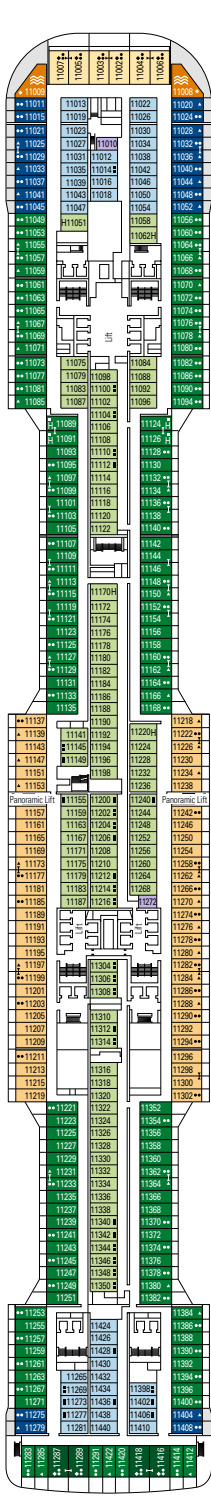

DECK PLANS & ACCOMMODATIONS

2.421 CABINS
6.334 GUESTS

GALLERIA GRANDIOSA

DECK 4
PICASSO

DECK 5
CARAVAGGIO

DECK 6
LEONARDO DA VINCI

DECK 7
MICHELANGELO

DECK 8
MONET

THÉÂTRE LA COMÉDIE

BUTCHER'S CUT

DECK 9
VAN GOGH

DECK 10
MIRÓ

DECK 11
DALÍ

DECK 12
RAFFAELLO

DECK 13
GOYA

DECK 14
MAGRITTE

- Degas Deck 19
- Gauguin Deck 18
- Velázquez Deck 16
- Cézanne Deck 15
- Magritte Deck 14
- Goya Deck 13
- Raffaello Deck 12
- Dalí Deck 11
- Miró Deck 10
- Van Gogh Deck 9
- Monet Deck 8
- Michelangelo Deck 7
- Leonardo da Vinci Deck 6
- Caravaggio Deck 5
- Picasso Deck 4