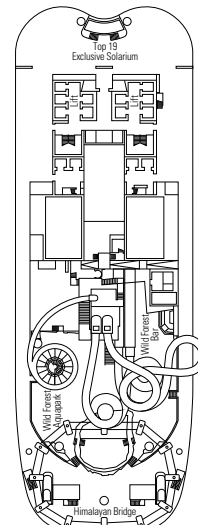

DECK 15
CÉZANNE

DECK 16
VELÁZQUEZ

DECK 18
GAUGUIN

DECK 19
DEGAS

Ship configuration, data and descriptions may be subject to change depending on the season and on the destination and must be verified at the time of booking.