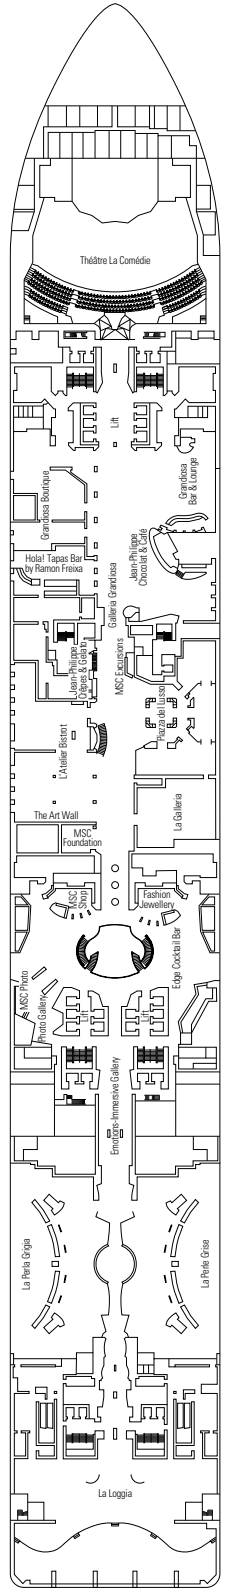

DECK PLANS & ACCOMMODATIONS

2.421 CABINS
6.334 GUESTS

GALLERIA GRANDIOSA

DECK 4
PICASSO

DECK 5
CARAVAGGIO

DECK 6
LEONARDO DA VINCI

DECK 7
MICHELANGELO

DECK 8
MONET

THÉÂTRE LA COMÉDIE

BUTCHER'S CUT

DECK 9
VAN GOGH

DECK 10
MIRÓ

DECK 11
DALÍ

DECK 12
RAFFAELLO

DECK 13
GOYA

DECK 14
MAGRITTE

- Degas Deck 19
- Gauguin Deck 18
- Velázquez Deck 16
- Cézanne Deck 15
- Magritte Deck 14
- Goya Deck 13
- Raffaello Deck 12
- Dalí Deck 11
- Miró Deck 10
- Van Gogh Deck 9
- Monet Deck 8
- Michelangelo Deck 7
- Leonardo da Vinci Deck 6
- Caravaggio Deck 5
- Picasso Deck 4

FACILITIES FOR GUESTS WITH DISABILITIES OR REDUCED MOBILITY

Cabin door width	85,5 cm
Cabin clearance	82,1 cm
Bathroom door width	90 cm
Size of cabin (floor space)	from ≈ 22 to ≈ 28 m ²
Size of bathroom	3,1 m ²
Is there a fold-down seat in the shower?	Yes
Height of seat from the floor	44 cm
Does the WC seat have grab rails?	Yes
Are wheelchairs available on board?	In limited numbers*
Are all decks/public areas accessible?	Yes
Are all lifeboats wheelchair-accessible?	No**
Do the lifts have deck indicators?	Visual, Audio & Braille
Can severely visually impaired/blind guests be catered for on the cruise?	Only with full-time carer