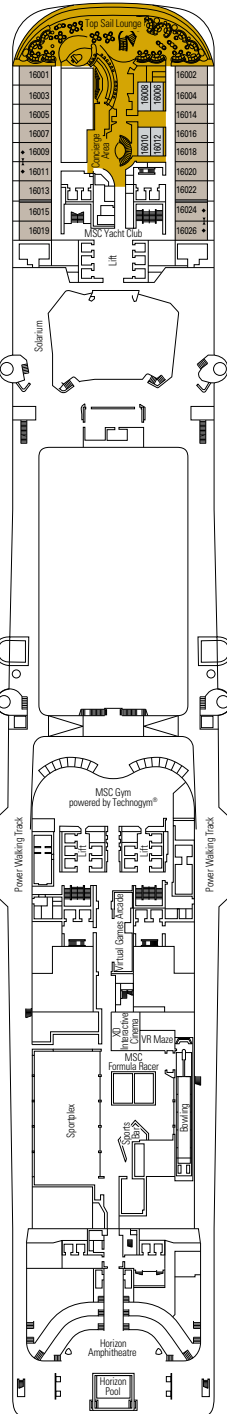

DECK 15
CÉZANNE

DECK 16
VELÁZQUEZ

DECK 18
GAUGUIN

DECK 19
DEGAS

Ship configuration, data and descriptions may be subject to change depending on the season and on the destination and must be verified at the time of booking.