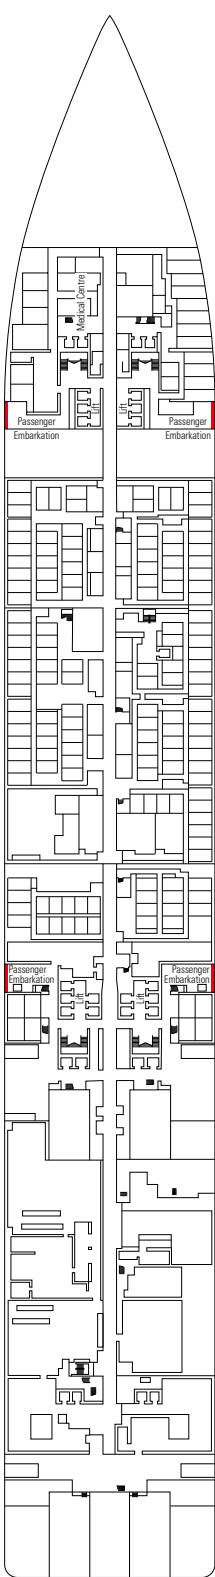

DECK PLANS & ACCOMMODATIONS

2.421 CABINS
6.334 GUESTS

GALLERIA GRANDIOSA

DECK 4
PICASSO

DECK 5
CARAVAGGIO

DECK 6
LEONARDO DA VINCI

DECK 7
MICHELANGELO

DECK 8
MONET

THÉÂTRE LA COMÉDIE

BUTCHER'S CUT

DECK 9
VAN GOGH

DECK 10
MIRÓ

DECK 11
DALÍ

DECK 12
RAFFAELLO

DECK 13
GOYA

DECK 14
MAGRITTE

- Degas Deck 19
- Gauguin Deck 18
- Velázquez Deck 16
- Cézanne Deck 15
- Magritte Deck 14
- Goya Deck 13
- Raffaello Deck 12
- Dalí Deck 11
- Miró Deck 10
- Van Gogh Deck 9
- Monet Deck 8
- Michelangelo Deck 7
- Leonardo da Vinci Deck 6
- Caravaggio Deck 5
- Picasso Deck 4

FACILITIES FOR GUESTS WITH DISABILITIES OR REDUCED MOBILITY

Cabin door width	85,5 cm
Cabin clearance	82,1 cm
Bathroom door width	90 cm
Size of cabin (floor space)	from ≈ 22 to ≈ 28 m ²
Size of bathroom	3,1 m ²
Is there a fold-down seat in the shower?	Yes
Height of seat from the floor	44 cm
Does the WC seat have grab rails?	Yes
Are wheelchairs available on board?	In limited numbers*
Are all decks/public areas accessible?	Yes
Are all lifeboats wheelchair-accessible?	No**
Do the lifts have deck indicators?	Visual, Audio & Braille
Can severely visually impaired/blind guests be catered for on the cruise?	Only with full-time carer