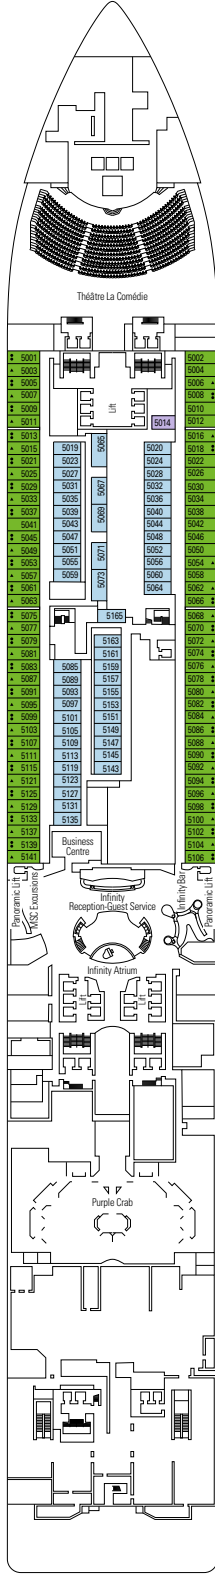

DECK PLANS & ACCOMMODATIONS

2.421 CABINS
6.334 GUESTS

GALLERIA GRANDIOSA

DECK 4
PICASSO

DECK 5
CARAVAGGIO

DECK 6
LEONARDO DA VINCI

DECK 7
MICHELANGELO

DECK 8
MONET

THÉÂTRE LA COMÉDIE

BUTCHER'S CUT

DECK 9
VAN GOGH

DECK 10
MIRÓ

DECK 11
DALÍ

DECK 12
RAFFAELLO

DECK 13
GOYA

DECK 14
MAGRITTE

- Degas Deck 19
- Gauguin Deck 18
- Velázquez Deck 16
- Cézanne Deck 15
- Magritte Deck 14
- Goya Deck 13
- Raffaello Deck 12
- Dalí Deck 11
- Miró Deck 10
- Van Gogh Deck 9
- Monet Deck 8
- Michelangelo Deck 7
- Leonardo da Vinci Deck 6
- Caravaggio Deck 5
- Picasso Deck 4

FACILITIES FOR GUESTS WITH DISABILITIES OR REDUCED MOBILITY

Cabin door width	85,5 cm
Cabin clearance	82,1 cm
Bathroom door width	90 cm
Size of cabin (floor space)	from ≈ 22 to ≈ 28 m ²
Size of bathroom	3,1 m ²
Is there a fold-down seat in the shower?	Yes
Height of seat from the floor	44 cm
Does the WC seat have grab rails?	Yes
Are wheelchairs available on board?	In limited numbers*
Are all decks/public areas accessible?	Yes
Are all lifeboats wheelchair-accessible?	No**
Do the lifts have deck indicators?	Visual, Audio & Braille
Can severely visually impaired/blind guests be catered for on the cruise?	Only with full-time carer