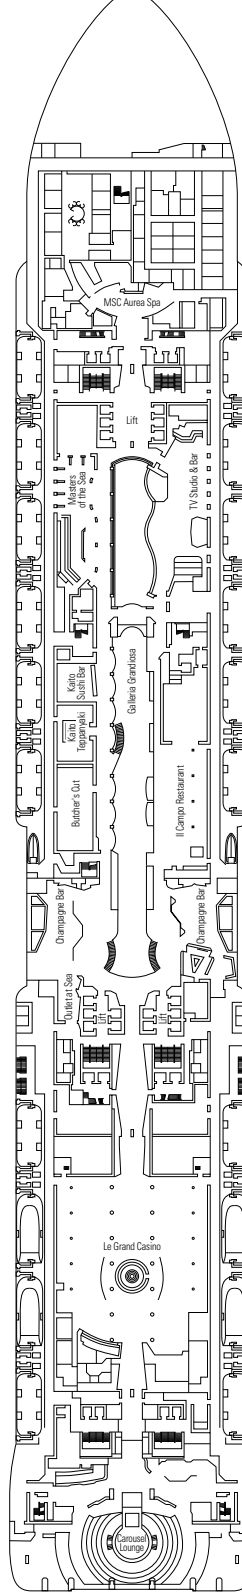

DECK PLANS & ACCOMMODATIONS

2.421 CABINS
6.334 GUESTS

GALLERIA GRANDIOSA

DECK 4
PICASSO

DECK 5
CARAVAGGIO

DECK 6
LEONARDO DA VINCI

DECK 7
MICHELANGELO

DECK 8
MONET

THÉÂTRE LA COMÉDIE

BUTCHER'S CUT

DECK 9
VAN GOGH

DECK 10
MIRÓ

DECK 11
DALÍ

DECK 12
RAFFAELLO

DECK 13
GOYA

DECK 14
MAGRITTE

- Degas Deck 19
- Gauguin Deck 18
- Velázquez Deck 16
- Cézanne Deck 15
- Magritte Deck 14
- Goya Deck 13
- Raffaello Deck 12
- Dalí Deck 11
- Miró Deck 10
- Van Gogh Deck 9
- Monet Deck 8
- Michelangelo Deck 7
- Leonardo da Vinci Deck 6
- Caravaggio Deck 5
- Picasso Deck 4

FACILITIES FOR GUESTS WITH DISABILITIES OR REDUCED MOBILITY

Cabin door width	85,5 cm
Cabin clearance	82,1 cm
Bathroom door width	90 cm
Size of cabin (floor space)	from ≈ 22 to ≈ 28 m ²
Size of bathroom	3,1 m ²
Is there a fold-down seat in the shower?	Yes
Height of seat from the floor	44 cm
Does the WC seat have grab rails?	Yes
Are wheelchairs available on board?	In limited numbers*
Are all decks/public areas accessible?	Yes
Are all lifeboats wheelchair-accessible?	No**
Do the lifts have deck indicators?	Visual, Audio & Braille
Can severely visually impaired/blind guests be catered for on the cruise?	Only with full-time carer