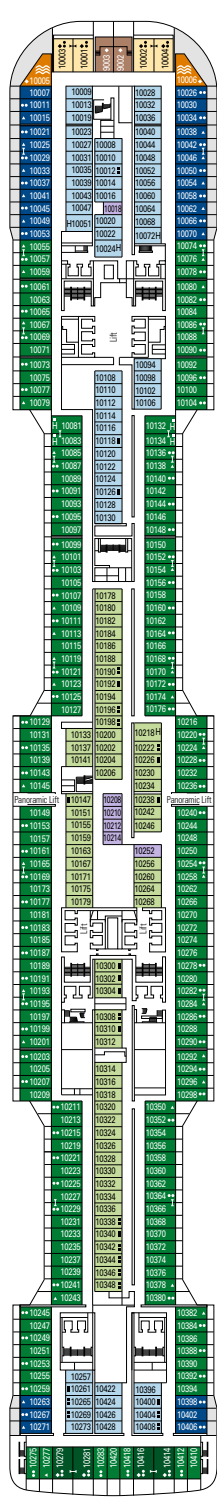

DECK PLANS & ACCOMMODATIONS

2.421 CABINS
6.334 GUESTS

GALLERIA GRANDIOSA

DECK 4
PICASSO

DECK 5
CARAVAGGIO

DECK 6
LEONARDO DA VINCI

DECK 7
MICHELANGELO

DECK 8
MONET

THÉÂTRE LA COMÉDIE

BUTCHER'S CUT

DECK 9
VAN GOGH

DECK 10
MIRÓ

DECK 11
DALÍ

DECK 12
RAFFAELLO

DECK 13
GOYA

DECK 14
MAGRITTE

- Degas Deck 19
- Gauguin Deck 18
- Velázquez Deck 16
- Cézanne Deck 15
- Magritte Deck 14
- Goya Deck 13
- Raffaello Deck 12
- Dalí Deck 11
- Miró Deck 10
- Van Gogh Deck 9
- Monet Deck 8
- Michelangelo Deck 7
- Leonardo da Vinci Deck 6
- Caravaggio Deck 5
- Picasso Deck 4