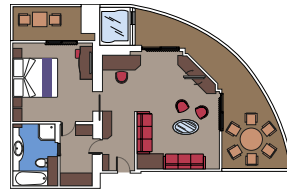

° Single cabin with reduced size bed (140x200cm).

°° Reduced size bed (140x200cm).

** The ship offers many family cabins which are the combination of 2 connected cabins.

- All cabins have one double bed convertible to two single beds except for Interior Studio.
- 3rd and 4th beds available in all categories except for Interior Studio, Ocean View Bella and MSC Yacht Club Interior Suite.
- 5th and 6th beds available in Ocean View Aurea and Suite Fantastica.
- Cabins 13265, 13376, 14235, 14278 have only bunk bed.

LEGEND

- ▲ Sofa bed
- ◆ Double sofa bed
- 3rd bed is a pullman bed
- 3rd and 4th beds are pullman beds
- The double sofa bed can be converted into a bunk bed (3rd and 4th beds). Bunk beds are not suitable for children under the age of 6.
- ↔ Connecting Cabins
- H Cabin for guests with disabilities or reduced mobility
- ⊞ Whirlpool
- Cabins with partial view
- Balcony with metal balustrade
- Balcony with half glass half metal balustrade

CABIN TYPES

INCLUDED FACILITIES

Air conditioning
Spacious wardrobe
Bathroom with shower or bathtub
Interactive TV
Telephone
Wi-Fi connection (for a fee except for MSC Yacht Club)
Mini bar
Safe deposit box

2 Royal Suites

Royal Suites (≈ 57 m²)
 Double bed can be converted into two single beds.
 Ample balcony with a whirlpool bath, bathroom with tub and shower, bar setup, refrigerator.

This kind of accommodation is only available in the MSC Yacht Club.