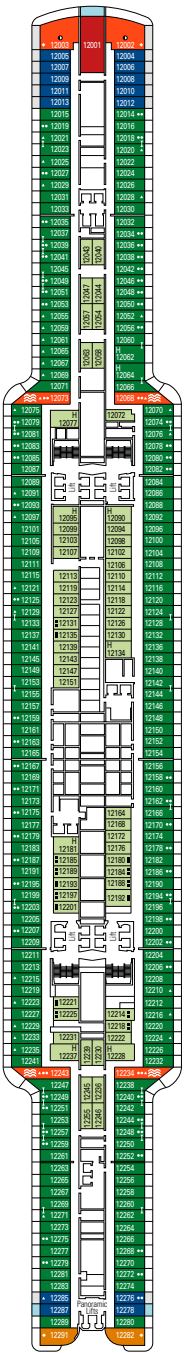

DECK PLANS & ACCOMMODATIONS

2.270 CABINS
5.877 GUESTS

MARKETPLACE BUFFET & RESTAURANT

DECK 4
FAROL DA BARRA

DECK 5
TORRE DE HÉRCULES

DECK 6
GREEN POINT

DECK 7
NUGGET POINT

DECK 8
OCEAN CAY

DECK 9
PEGGY'S POINT

BROOKLYN CAFÉ

BRIDGE OF SIGHS

DECK 10
CHANIA

DECK 11
SANTA MARTA

DECK 12
START POINT

DECK 13
ROTES KLIFF

DECK 14
SAN JUAN DEL SALVAMENTO

DECK 15
CAPE BYRON

- La Jument Deck 20
- Lanterna di Genova Deck 19
- Bell Rock Deck 18
- Boston Light Deck 16
- Cape Byron Deck 15
- San Juan del Salvamento Deck 14
- Rotes Kliff Deck 13
- Start Point Deck 12
- Santa Marta Deck 11
- Chania Deck 10
- Peggy's Point Deck 9
- Ocean Cay Deck 8
- Nugget Point Deck 7
- Green Point Deck 6
- Torre de Hércules Deck 5
- Farol da Barra Deck 4

2.270 CABINS

Owner's Suites	2
Royal Suites	2
Deluxe Grand Suites	41
Deluxe Suites*	66
Interior Suites*	20
Two-Bedroom Grand Suites	3
Grand Suites	9
Suites with whirlpool bath	28
Suites	54
Balcony*	1.426
Ocean View*	100
Interior*	519