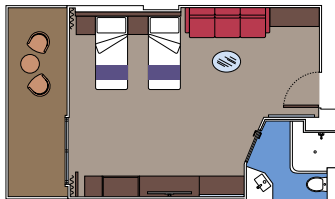

4 Deluxe Suites for guests with disabilities or reduced mobility

This kind of accommodation is only available in the MSC Yacht Club.