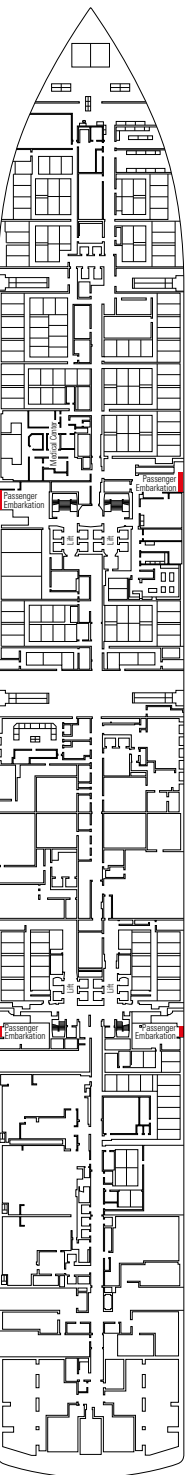

DECK PLANS & ACCOMMODATIONS

2.270 CABINS
5.877 GUESTS

MARKETPLACE BUFFET & RESTAURANT

DECK 4
FAROL DA BARRA

DECK 5
TORRE DE HÉRCULES

DECK 6
GREEN POINT

DECK 7
NUGGET POINT

DECK 8
OCEAN CAY

DECK 9
PEGGY'S POINT

BROOKLYN CAFÉ

BRIDGE OF SIGHS

DECK 10
CHANIA

DECK 11
SANTA MARTA

DECK 12
START POINT

DECK 13
ROTES KLIFF

DECK 14
SAN JUAN DEL SALVAMENTO