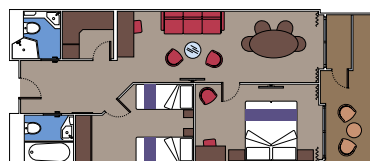

This kind of accommodation is only available in the MSC Yacht Club.

2 Royal Suites

Royal Suites ($\approx 62 \text{ m}^2$) with balcony ($\approx 33 \text{ m}^2$). Comfortable double bed (not convertible to two single beds). Large balcony with private whirlpool bath and dining table. Separate living area. Walk-in wardrobes. Bathroom with tub and shower, vanity area with hairdryer. Refrigerator and espresso coffee machine.

This kind of accommodation is only available in the MSC Yacht Club.

62 Deluxe Suites

Deluxe Suites ($\approx 24 \text{ m}^2$) with balcony ($\approx 8 \text{ m}^2$). Comfortable double or single beds (on request). Sitting area with sofa. Spacious wardrobe. Bathroom with large shower, vanity area with hairdryer.

This kind of accommodation is only available in the MSC Yacht Club.

15 Interior Suites

Interior Suites ($\approx 21 \text{ m}^2$). Comfortable double or single beds (on request). Wardrobe. Bathroom with shower, vanity area with hairdryer. Interactive TV, telephone, safe and minibar.

This kind of accommodation is only available in the MSC Yacht Club.

3 Two-Bedroom Grand Suites

Two-bedroom Grand Suite ($\approx 49 \text{ m}^2$) with balcony (17 m^2). 2 bedrooms, one with double bed and one with two single beds. Separate dining and living room area. Walk-in wardrobe. Two bathrooms, one with bathtub and one with shower, vanity areas with hairdryers.