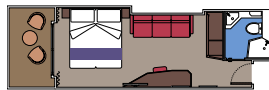

Cabins (from ≈ 16 m² to ≈ 26 m²) with balcony (from ≈ 5 m² to ≈ 14 m²).
Comfortable double or single beds (on request).
Sitting area with sofa.
Wardrobe.
Bathroom with shower or bathtub, vanity area with hairdryer.

This kind of accommodation is available with Bella, Fantastica and Aurea Experiences.