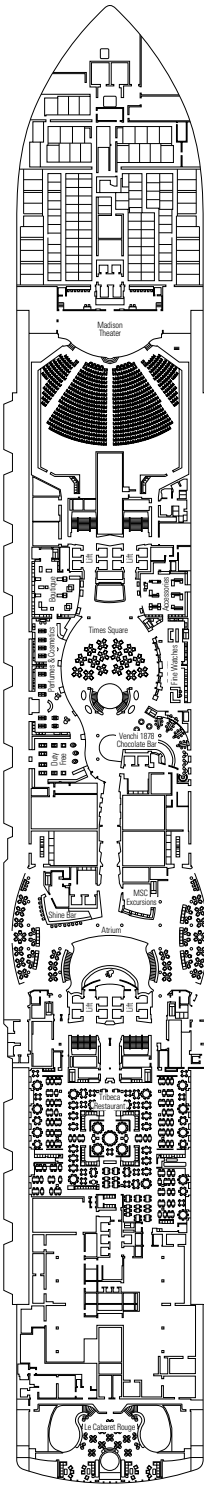

DECK PLANS & ACCOMMODATIONS

2.270 CABINS
5.877 GUESTS

MARKETPLACE BUFFET & RESTAURANT

DECK 4
FAROL DA BARRA

DECK 5
TORRE DE HÉRCULES

DECK 6
GREEN POINT

DECK 7
NUGGET POINT

DECK 8
OCEAN CAY

DECK 9
PEGGY'S POINT

BROOKLYN CAFÉ

BRIDGE OF SIGHS

DECK 10
CHANIA

DECK 11
SANTA MARTA

DECK 12
START POINT

DECK 13
ROTES KLIFF

DECK 14
SAN JUAN DEL SALVAMENTO