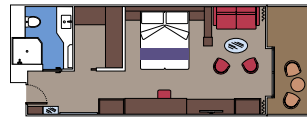

This kind of accommodation is only available in the MSC Yacht Club.

2 Royal Suites

Royal Suites ($\approx 62 \text{ m}^2$) with balcony ($\approx 33 \text{ m}^2$). Comfortable double bed (not convertible to two single beds). Large balcony with private whirlpool bath and dining table. Separate living area. Walk-in wardrobes. Bathroom with tub and shower, vanity area with hairdryer. Refrigerator and espresso coffee machine.

This kind of accommodation is only available in the MSC Yacht Club.

41 Deluxe Grand Suites

Deluxe Grand Suites (from $\approx 25 \text{ m}^2$ to $\approx 43 \text{ m}^2$) with balcony (from $\approx 8 \text{ m}^2$ to $\approx 25 \text{ m}^2$). Comfortable double or single beds (on request). Separate living area. Walk-in wardrobe. Bathroom with large shower and vanity area with hairdryer.