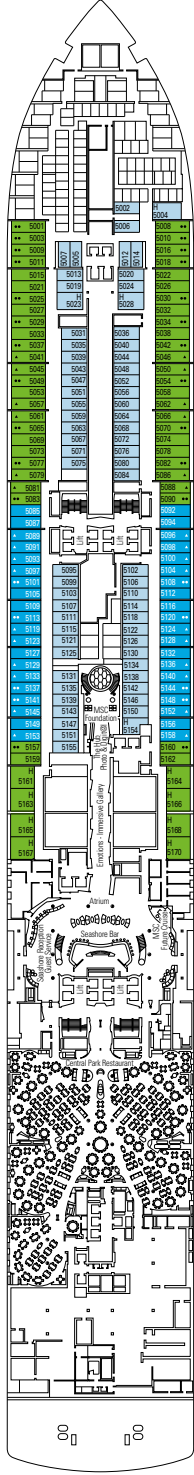

DECK PLANS & ACCOMMODATIONS

2.270 CABINS
5.877 GUESTS

MARKETPLACE BUFFET & RESTAURANT

DECK 4
FAROL DA BARRA

DECK 5
TORRE DE HÉRCULES

DECK 6
GREEN POINT

DECK 7
NUGGET POINT

DECK 8
OCEAN CAY

DECK 9
PEGGY'S POINT

BROOKLYN CAFÉ

BRIDGE OF SIGHS

DECK 10
CHANIA

DECK 11
SANTA MARTA

DECK 12
START POINT

DECK 13
ROTES KLIFF

DECK 14
SAN JUAN DEL SALVAMENTO