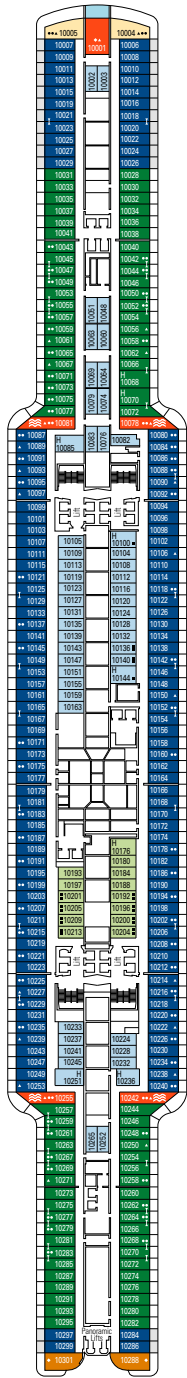

DECK PLANS & ACCOMMODATIONS

2.270 CABINS
5.877 GUESTS

MARKETPLACE BUFFET & RESTAURANT

DECK 4
FAROL DA BARRA

DECK 5
TORRE DE HÉRCULES

DECK 6
GREEN POINT

DECK 7
NUGGET POINT

DECK 8
OCEAN CAY

DECK 9
PEGGY'S POINT

BROOKLYN CAFÉ

BRIDGE OF SIGHS

DECK 10
CHANIA

DECK 11
SANTA MARTA

DECK 12
START POINT

DECK 13
ROTES KLIFF

DECK 14
SAN JUAN DEL SALVAMENTO

DECK 15
CAPE BYRON

- La Jument Deck 20
- Lanterna di Genova Deck 19
- Bell Rock Deck 18
- Boston Light Deck 16
- Cape Byron Deck 15
- San Juan del Salvamento Deck 14
- Rotes Kliff Deck 13
- Start Point Deck 12
- Santa Marta Deck 11
- Chania Deck 10
- Peggy's Point Deck 9
- Ocean Cay Deck 8
- Nugget Point Deck 7
- Green Point Deck 6
- Torre de Hércules Deck 5
- Farol da Barra Deck 4

FACILITIES FOR GUESTS WITH DISABILITIES OR REDUCED MOBILITY

Cabin door width	90 cm
Bathroom door width	88 cm
Size of cabin (floor space)	14 to $\approx 33 \text{ m}^2$
Size of bathroom	4 m^2 , except cabins 9093 (2 m^2) and 14233 (3 m^2)
Is there a fold-down seat in the shower?	Yes
Height of seat from the floor	44 cm
Does the WC seat have grab rails?	Yes
Are wheelchairs available on board?	In limited numbers*
Are all decks/public areas accessible?	Yes
Are all lifeboats wheelchair-accessible?	No**
Do the lifts have deck indicators?	Visual - Audio & Braille; Braille on hand rails at stair landings, cabin doors, and directional signs
Can severely visually impaired/blind guests be catered for on the cruise?	Only with full-time carer