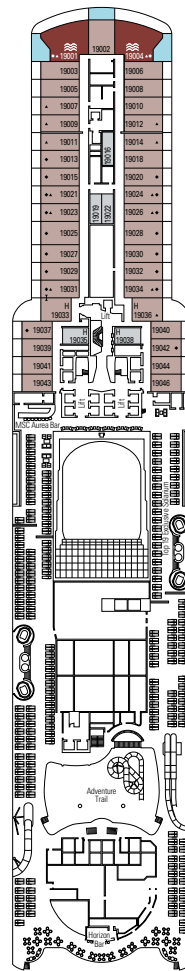

MSC YACHT CLUB

DECK 16 BOSTON LIGHT	DECK 18 BELL ROCK	DECK 19 LANTERNA DI GENOVA	DECK 20 LA JUMENT

Ship configuration, data and descriptions may be subject to change depending on the season and on the destination and must be verified at the time of booking.