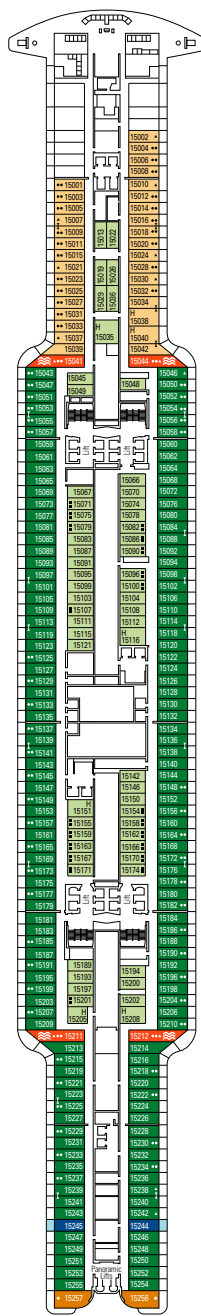

DECK PLANS & ACCOMMODATIONS

2.270 CABINS
5.877 GUESTS

MARKETPLACE BUFFET & RESTAURANT

DECK 4
FAROL DA BARRA

DECK 5
TORRE DE HÉRCULES

DECK 6
GREEN POINT

DECK 7
NUGGET POINT

DECK 8
OCEAN CAY

DECK 9
PEGGY'S POINT

BROOKLYN CAFÉ

BRIDGE OF SIGHS

DECK 10
CHANIA

DECK 11
SANTA MARTA

DECK 12
START POINT

DECK 13
ROTES KLIFF

DECK 14
SAN JUAN DEL SALVAMENTO

DECK 15
CAPE BYRON

- La Jument Deck 20
- Lanterna di Genova Deck 19
- Bell Rock Deck 18
- Boston Light Deck 16
- Cape Byron Deck 15
- San Juan del Salvamento Deck 14
- Rotes Kliff Deck 13
- Start Point Deck 12
- Santa Marta Deck 11
- Chania Deck 10
- Peggy's Point Deck 9
- Ocean Cay Deck 8
- Nugget Point Deck 7
- Green Point Deck 6
- Torre de Hércules Deck 5
- Farol da Barra Deck 4

2.270 CABINS

Owner's Suites	2
Royal Suites	2
Deluxe Grand Suites	41
Deluxe Suites*	66
Interior Suites*	20
Two-Bedroom Grand Suites	3
Grand Suites	9
Suites with whirlpool bath	28
Suites	54
Balcony*	1.426
Ocean View*	100
Interior*	519