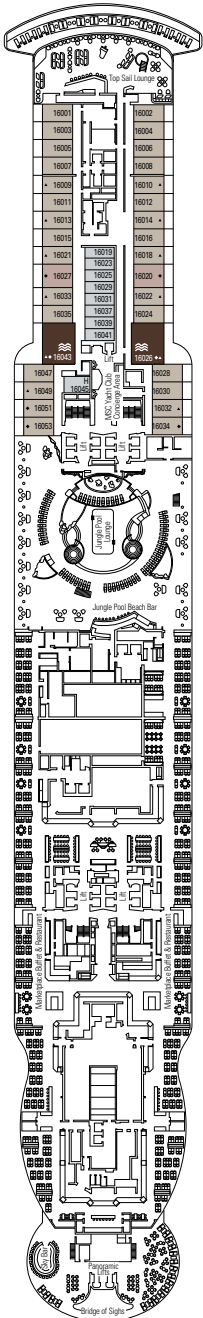

MSC YACHT CLUB

DECK 16 BOSTON LIGHT	DECK 18 BELL ROCK	DECK 19 LANTERNA DI GENOVA	DECK 20 LA JUMENT

Ship configuration, data and descriptions may be subject to change depending on the season and on the destination and must be verified at the time of booking.