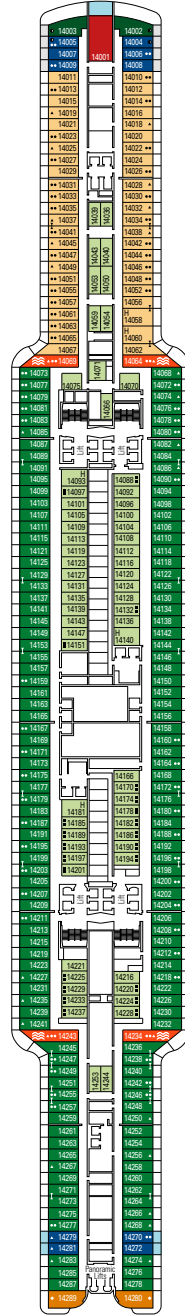

DECK PLANS & ACCOMMODATIONS

2.270 CABINS
5.877 GUESTS

MARKETPLACE BUFFET & RESTAURANT

DECK 4
FAROL DA BARRA

DECK 5
TORRE DE HÉRCULES

DECK 6
GREEN POINT

DECK 7
NUGGET POINT

DECK 8
OCEAN CAY

DECK 9
PEGGY'S POINT

BROOKLYN CAFÉ

BRIDGE OF SIGHS

DECK 10
CHANIA

DECK 11
SANTA MARTA

DECK 12
START POINT

DECK 13
ROTES KLIFF

DECK 14
SAN JUAN DEL SALVAMENTO

DECK 15
CAPE BYRON

- La Jument Deck 20
- Lanterna di Genova Deck 19
- Bell Rock Deck 18
- Boston Light Deck 16
- Cape Byron Deck 15
- San Juan del Salvamento Deck 14
- Rotes Kliff Deck 13
- Start Point Deck 12
- Santa Marta Deck 11
- Chania Deck 10
- Peggy's Point Deck 9
- Ocean Cay Deck 8
- Nugget Point Deck 7
- Green Point Deck 6
- Torre de Hércules Deck 5
- Farol da Barra Deck 4

2.270 CABINS

Owner's Suites	2
Royal Suites	2
Deluxe Grand Suites	41
Deluxe Suites*	66
Interior Suites*	20
Two-Bedroom Grand Suites	3
Grand Suites	9
Suites with whirlpool bath	28
Suites	54
Balcony*	1.426
Ocean View*	100
Interior*	519