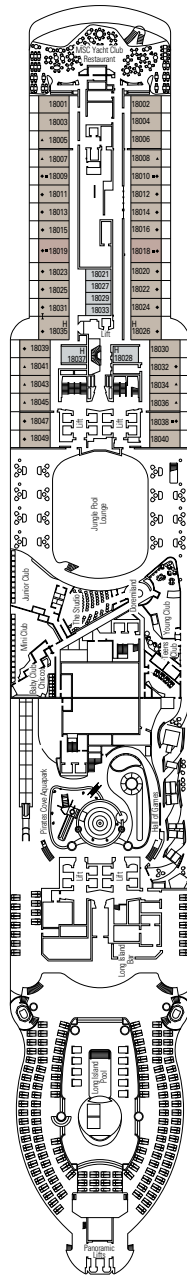

MSC YACHT CLUB

DECK 16 BOSTON LIGHT	DECK 18 BELL ROCK	DECK 19 LANTERNA DI GENOVA	DECK 20 LA JUMENT

Ship configuration, data and descriptions may be subject to change depending on the season and on the destination and must be verified at the time of booking.