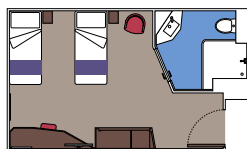

5 Interior Suites for guests with disabilities or reduced mobility

Interior Suites ($\approx 21 \text{ m}^2$).
Double bed can be converted into two single beds.

This kind of accommodation is only available in the MSC Yacht Club.