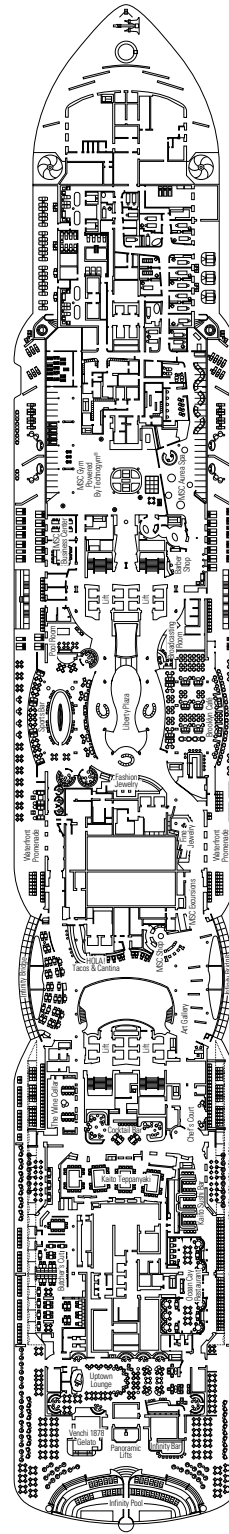

DECK PLANS & ACCOMMODATIONS

2.270 CABINS
5.877 GUESTS

MARKETPLACE BUFFET & RESTAURANT

DECK 4
FAROL DA BARRA

DECK 5
TORRE DE HÉRCULES

DECK 6
GREEN POINT

DECK 7
NUGGET POINT

DECK 8
OCEAN CAY

DECK 9
PEGGY'S POINT

BROOKLYN CAFÉ

BRIDGE OF SIGHS

DECK 10
CHANIA

DECK 11
SANTA MARTA

DECK 12
START POINT

DECK 13
ROTES KLIFF

DECK 14
SAN JUAN DEL SALVAMENTO