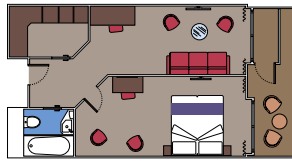

This kind of accommodation is only available in the MSC Yacht Club.

15 Interior Suites

Interior Suites ($\approx 21 \text{ m}^2$). Comfortable double or single beds (on request). Wardrobe. Bathroom with shower, vanity area with hairdryer. Interactive TV, telephone, safe and minibar.

This kind of accommodation is only available in the MSC Yacht Club.

3 Two-Bedroom Grand Suites

Two-bedroom Grand Suite ($\approx 49 \text{ m}^2$) with balcony (17 m^2). 2 bedrooms, one with double bed and one with two single beds. Separate dining and living room area. Walk-in wardrobe. Two bathrooms, one with bathtub and one with shower, vanity areas with hairdryers.

This kind of accommodation is only available with Aurea Experience.

9 Grand Suites

Grand Suites (from 35 to 49 m²) with balcony (from 10 to 21 m²).
 Comfortable double or single beds (on request).
 Sitting area with sofa and living area.
 Walk-in wardrobe.
 Bathroom with shower or bathtub, vanity area with hairdryer.

This kind of accommodation is only available with Aurea Experience.

28 Suites with whirlpool bath

Suites with private whirlpool (≈ 28 m²) with balcony (7 m²).
 Comfortable double or single beds (on request).
 Balcony with private whirlpool bath.
 Sitting area with sofa and living area.
 Spacious wardrobe.
 Bathroom with bathtub, vanity area with hairdryer.