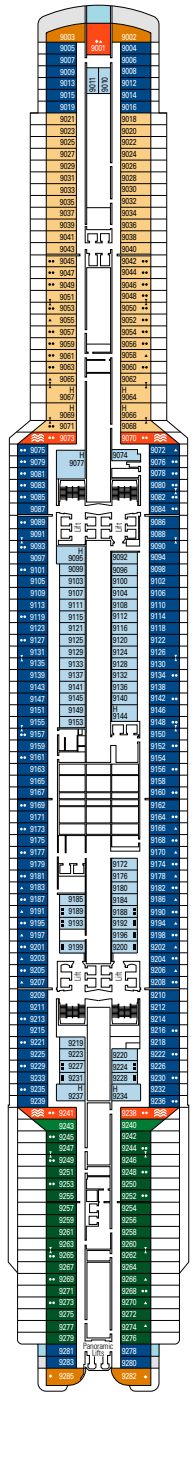

DECK PLANS & ACCOMMODATIONS

2.270 CABINS
5.877 GUESTS

MARKETPLACE BUFFET & RESTAURANT

DECK 4
FAROL DA BARRA

DECK 5
TORRE DE HÉRCULES

DECK 6
GREEN POINT

DECK 7
NUGGET POINT

DECK 8
OCEAN CAY

DECK 9
PEGGY'S POINT

BROOKLYN CAFÉ

BRIDGE OF SIGHS

DECK 10
CHANIA

DECK 11
SANTA MARTA

DECK 12
START POINT

DECK 13
ROTES KLIFF

DECK 14
SAN JUAN DEL SALVAMENTO

DECK 15
CAPE BYRON

- La Jument Deck 20
- Lanterna di Genova Deck 19
- Bell Rock Deck 18
- Boston Light Deck 16
- Cape Byron Deck 15
- San Juan del Salvamento Deck 14
- Rotes Kliff Deck 13
- Start Point Deck 12
- Santa Marta Deck 11
- Chania Deck 10
- Peggy's Point Deck 9
- Ocean Cay Deck 8
- Nugget Point Deck 7
- Green Point Deck 6
- Torre de Hércules Deck 5
- Farol da Barra Deck 4