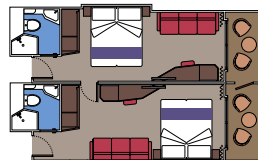

96 Family Cabins

Capable of accommodating up to 10 people in comfort, our Family Cabins combine two or three Balcony connecting cabins, each with its own bathroom.

This kind of accommodation is only available with Fantastica Experience.

Family Cabins are already included in the total number of cabins therefore they are not to be counted in addition.