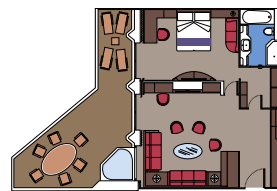

This kind of accommodation is only available in the MSC Yacht Club.

2 Royal Suites

Royal Suites ($\approx 62 \text{ m}^2$) with balcony ($\approx 33 \text{ m}^2$). Comfortable double bed (not convertible to two single beds). Large balcony with private whirlpool bath and dining table. Separate living area. Walk-in wardrobes. Bathroom with tub and shower, vanity area with hairdryer. Refrigerator and espresso coffee machine.