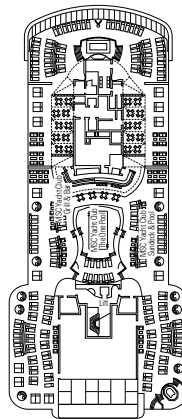

MSC YACHT CLUB

DECK 16 BOSTON LIGHT	DECK 18 BELL ROCK	DECK 19 LANTERNA DI GENOVA	DECK 20 LA JUMENT

Ship configuration, data and descriptions may be subject to change depending on the season and on the destination and must be verified at the time of booking.