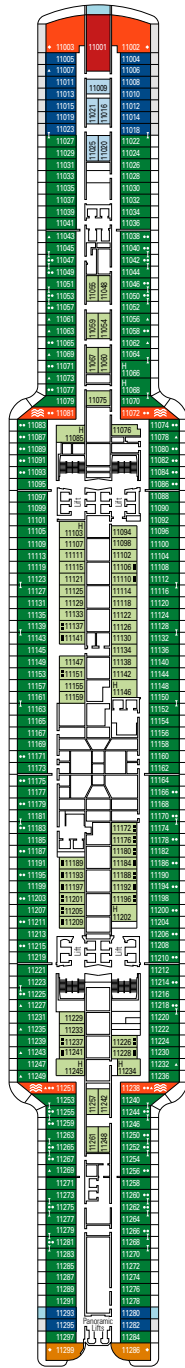

DECK PLANS & ACCOMMODATIONS

2.270 CABINS
5.877 GUESTS

MARKETPLACE BUFFET & RESTAURANT

DECK 4
FAROL DA BARRA

DECK 5
TORRE DE HÉRCULES

DECK 6
GREEN POINT

DECK 7
NUGGET POINT

DECK 8
OCEAN CAY

DECK 9
PEGGY'S POINT

BROOKLYN CAFÉ

BRIDGE OF SIGHS

DECK 10
CHANIA

DECK 11
SANTA MARTA

DECK 12
START POINT

DECK 13
ROTES KLIFF

DECK 14
SAN JUAN DEL SALVAMENTO

DECK 15
CAPE BYRON

- La Jument Deck 20
- Lanterna di Genova Deck 19
- Bell Rock Deck 18
- Boston Light Deck 16
- Cape Byron Deck 15
- San Juan del Salvamento Deck 14
- Rotes Kliff Deck 13
- Start Point Deck 12
- Santa Marta Deck 11
- Chania Deck 10
- Peggy's Point Deck 9
- Ocean Cay Deck 8
- Nugget Point Deck 7
- Green Point Deck 6
- Torre de Hércules Deck 5
- Farol da Barra Deck 4

FACILITIES FOR GUESTS WITH DISABILITIES OR REDUCED MOBILITY

Cabin door width	90 cm
Bathroom door width	88 cm
Size of cabin (floor space)	14 to $\approx 33 \text{ m}^2$
Size of bathroom	4 m^2 , except cabins 9093 (2 m^2) and 14233 (3 m^2)
Is there a fold-down seat in the shower?	Yes
Height of seat from the floor	44 cm
Does the WC seat have grab rails?	Yes
Are wheelchairs available on board?	In limited numbers*
Are all decks/public areas accessible?	Yes
Are all lifeboats wheelchair-accessible?	No**
Do the lifts have deck indicators?	Visual - Audio & Braille; Braille on hand rails at stair landings, cabin doors, and directional signs
Can severely visually impaired/blind guests be catered for on the cruise?	Only with full-time carer