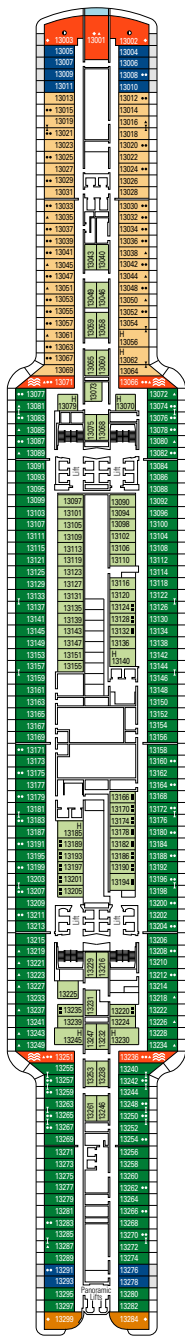

DECK PLANS & ACCOMMODATIONS

2.270 CABINS
5.877 GUESTS

MARKETPLACE BUFFET & RESTAURANT

DECK 4
FAROL DA BARRA

DECK 5
TORRE DE HÉRCULES

DECK 6
GREEN POINT

DECK 7
NUGGET POINT

DECK 8
OCEAN CAY

DECK 9
PEGGY'S POINT

BROOKLYN CAFÉ

BRIDGE OF SIGHS

DECK 10
CHANIA

DECK 11
SANTA MARTA

DECK 12
START POINT

DECK 13
ROTES KLIFF

DECK 14
SAN JUAN DEL SALVAMENTO

DECK 15
CAPE BYRON

- La Jument Deck 20
- Lanterna di Genova Deck 19
- Bell Rock Deck 18
- Boston Light Deck 16
- Cape Byron Deck 15
- San Juan del Salvamento Deck 14
- Rotes Kliff Deck 13
- Start Point Deck 12
- Santa Marta Deck 11
- Chania Deck 10
- Peggy's Point Deck 9
- Ocean Cay Deck 8
- Nugget Point Deck 7
- Green Point Deck 6
- Torre de Hércules Deck 5
- Farol da Barra Deck 4

FACILITIES FOR GUESTS WITH DISABILITIES OR REDUCED MOBILITY

Cabin door width	90 cm
Bathroom door width	88 cm
Size of cabin (floor space)	14 to $\approx 33 \text{ m}^2$
Size of bathroom	4 m^2 , except cabins 9093 (2 m^2) and 14233 (3 m^2)
Is there a fold-down seat in the shower?	Yes
Height of seat from the floor	44 cm
Does the WC seat have grab rails?	Yes
Are wheelchairs available on board?	In limited numbers*
Are all decks/public areas accessible?	Yes
Are all lifeboats wheelchair-accessible?	No**
Do the lifts have deck indicators?	Visual - Audio & Braille; Braille on hand rails at stair landings, cabin doors, and directional signs
Can severely visually impaired/blind guests be catered for on the cruise?	Only with full-time carer