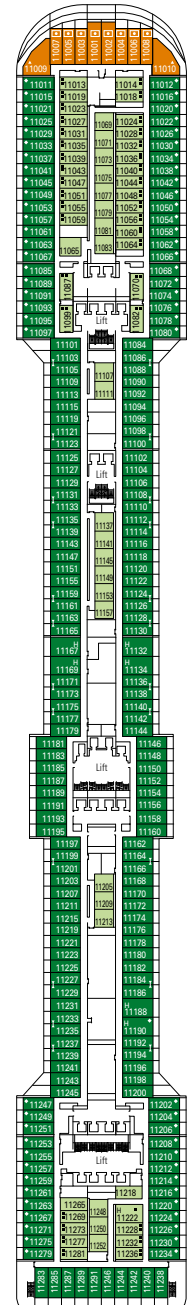

DECK PLAN & ACCOMMODATION

- Sun Deck 18
- Michelangelo Deck 16
- Leonardo da Vinci Deck 15
- Raffaello Deck 14
- Piero della Francesca Deck 13
- De Chirico Deck 12
- Caravaggio Deck 11
- Botticelli Deck 10
- Tintoretto Deck 9
- Giotto Deck 8
- Tiziano Deck 7
- Modigliani Deck 6
- Canaletto Deck 5
- Fiume Deck 4

DECK 18
SUN DECK

DECK 16
MICHELANGELO

DECK 15
LEONARDO
DA VINCI

DECK 14
RAFFAELLO

DECK 13
PIERO
DELLA FRANCESCA

DECK 12
DE CHIRICO

DECK 11
CARAVAGGIO

CABINS CATEGORIES

| | | | | |
|--------------------|-------------------------|-----------------------|-----------------|-------------------------------------|
| Inside › Bella | Inside › Fantastica | Inside › Wellness | Balcony › Aurea | Deluxe Suite › MSC Yacht Club |
| Ocean View › Bella | Ocean View › Fantastica | Ocean View › Wellness | Suite › Aurea | Executive & Family › MSC Yacht Club |
| Balcony › Bella* | Balcony › Fantastica | Balcony › Wellness | | Royal Suite › MSC Yacht Club |

- 3rd bed available in all categories
- 4th bed available in all categories (except MSC Yacht Club Suites)

- All cabins have one double bed convertible to two single beds
- *The cabins 8138, 8140, 8141, 8142, 8143, 8144, 8145, 8147 have partial views.