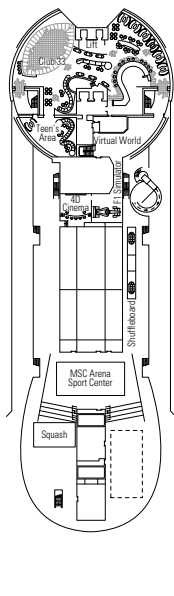

DECK PLAN & ACCOMMODATION

- Sun Deck 18
- Michelangelo Deck 16
- Leonardo da Vinci Deck 15
- Raffaello Deck 14
- Piero della Francesca Deck 13
- De Chirico Deck 12
- Caravaggio Deck 11
- Botticelli Deck 10
- Tintoretto Deck 9
- Giotto Deck 8
- Tiziano Deck 7
- Modigliani Deck 6
- Canaletto Deck 5
- Fiume Deck 4

DECK 18
SUN DECK

DECK 16
MICHELANGELO

DECK 15
LEONARDO
DA VINCI

DECK 14
RAFFAELLO

DECK 13
PIERO
DELLA FRANCESCA

DECK 12
DE CHIRICO

DECK 11
CARAVAGGIO

CABINS CATEGORIES

| | | | | |
|--------------------|-------------------------|-----------------------|-----------------|-------------------------------------|
| Inside › Bella | Inside › Fantastica | Inside › Wellness | Balcony › Aurea | Deluxe Suite › MSC Yacht Club |
| Ocean View › Bella | Ocean View › Fantastica | Ocean View › Wellness | Suite › Aurea | Executive & Family › MSC Yacht Club |
| Balcony › Bella* | Balcony › Fantastica | Balcony › Wellness | | Royal Suite › MSC Yacht Club |

Data and descriptions are subject to change and will be verified at the time of booking.

CABIN TYPES

2 Royal Suites

Royal suites (≈52 m²)
 Double bed can be converted into two single beds.
 Air conditioning, walk-in wardrobe, bathroom with bathtub, interactive TV, telephone, Wi-Fi internet connection (for a fee), mini bar, safe deposit box.