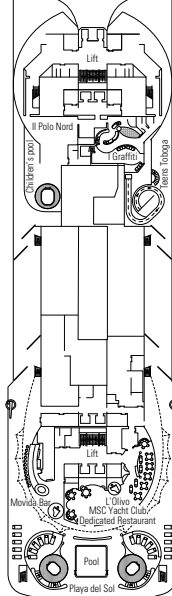

DECK PLAN & ACCOMMODATION

- Sun Deck 18
- Michelangelo Deck 16
- Leonardo da Vinci Deck 15
- Raffaello Deck 14
- Piero della Francesca Deck 13
- De Chirico Deck 12
- Caravaggio Deck 11
- Botticelli Deck 10
- Tintoretto Deck 9
- Giotto Deck 8
- Tiziano Deck 7
- Modigliani Deck 6
- Canaletto Deck 5
- Fiume Deck 4

| | | | | |
|--------------------|-------------------------|-----------------------|-----------------|-------------------------------------|
| Inside › Bella | Inside › Fantastica | Inside › Wellness | Balcony › Aurea | Deluxe Suite › MSC Yacht Club |
| Ocean View › Bella | Ocean View › Fantastica | Ocean View › Wellness | Suite › Aurea | Executive & Family › MSC Yacht Club |
| Balcony › Bella* | Balcony › Fantastica | Balcony › Wellness | | Royal Suite › MSC Yacht Club |