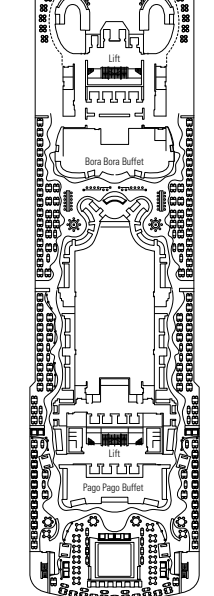

DECK PLAN & ACCOMMODATION

- Sun Deck 18
- Michelangelo Deck 16
- Leonardo da Vinci Deck 15
- Raffaello Deck 14
- Piero della Francesca Deck 13
- De Chirico Deck 12
- Caravaggio Deck 11
- Botticelli Deck 10
- Tintoretto Deck 9
- Giotto Deck 8
- Tiziano Deck 7
- Modigliani Deck 6
- Canaletto Deck 5
- Fiume Deck 4

DECK 18
SUN DECK

DECK 16
MICHELANGELO

DECK 15
LEONARDO
DA VINCI

DECK 14
RAFFAELLO

DECK 13
PIERO
DELLA FRANCESCA

DECK 12
DE CHIRICO

DECK 11
CARAVAGGIO

CABINS CATEGORIES

| | | | | |
|--------------------|-------------------------|-----------------------|-----------------|-------------------------------------|
| Inside › Bella | Inside › Fantastica | Inside › Wellness | Balcony › Aurea | Deluxe Suite › MSC Yacht Club |
| Ocean View › Bella | Ocean View › Fantastica | Ocean View › Wellness | Suite › Aurea | Executive & Family › MSC Yacht Club |
| Balcony › Bella* | Balcony › Fantastica | Balcony › Wellness | | Royal Suite › MSC Yacht Club |

- 3rd bed available in all categories
- 4th bed available in all categories (except MSC Yacht Club Suites)

- All cabins have one double bed convertible to two single beds
- *The cabins 8138, 8140, 8141, 8142, 8143, 8144, 8145, 8147 have partial views.