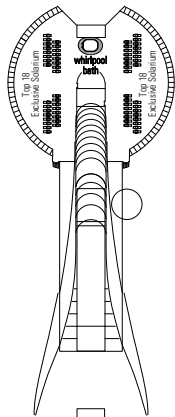

DECK PLAN & ACCOMMODATION

- Sun Deck 18
- Michelangelo Deck 16
- Leonardo da Vinci Deck 15
- Raffaello Deck 14
- Piero della Francesca Deck 13
- De Chirico Deck 12
- Caravaggio Deck 11
- Botticelli Deck 10
- Tintoretto Deck 9
- Giotto Deck 8
- Tiziano Deck 7
- Modigliani Deck 6
- Canaletto Deck 5
- Fiume Deck 4

DECK 18
SUN DECK

DECK 16
MICHELANGELO

DECK 15
LEONARDO
DA VINCI

DECK 14
RAFFAELLO

DECK 13
PIERO
DELLA FRANCESCA

DECK 12
DE CHIRICO

DECK 11
CARAVAGGIO

CABINS CATEGORIES

| | | | | |
|--------------------|-------------------------|-----------------------|-----------------|-------------------------------------|
| Inside › Bella | Inside › Fantastica | Inside › Wellness | Balcony › Aurea | Deluxe Suite › MSC Yacht Club |
| Ocean View › Bella | Ocean View › Fantastica | Ocean View › Wellness | Suite › Aurea | Executive & Family › MSC Yacht Club |
| Balcony › Bella* | Balcony › Fantastica | Balcony › Wellness | | Royal Suite › MSC Yacht Club |