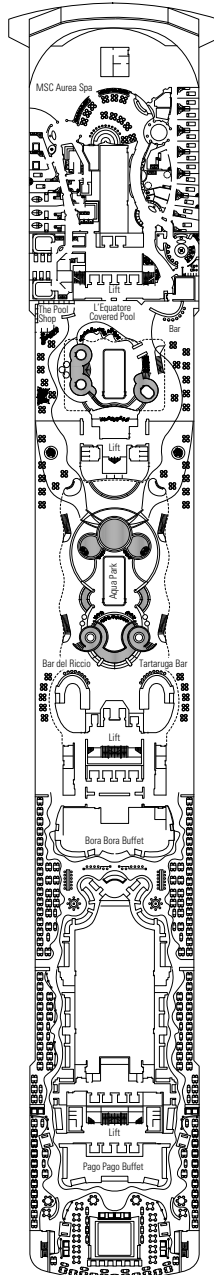

DECK PLAN & ACCOMMODATION

- Sun Deck 18
- Michelangelo Deck 16
- Leonardo da Vinci Deck 15
- Raffaello Deck 14
- Piero della Francesca Deck 13
- De Chirico Deck 12
- Caravaggio Deck 11
- Botticelli Deck 10
- Tintoretto Deck 9
- Giotto Deck 8
- Tiziano Deck 7
- Modigliani Deck 6
- Canaletto Deck 5
- Fiume Deck 4

DECK 18
SUN DECK

DECK 16
MICHELANGELO

DECK 15
LEONARDO
DA VINCI

DECK 14
RAFFAELLO

DECK 13
PIERO
DELLA FRANCESCA

DECK 12
DE CHIRICO

DECK 11
CARAVAGGIO

CABINS CATEGORIES

| | | | | |
|--------------------|-------------------------|-----------------------|-----------------|-------------------------------------|
| Inside › Bella | Inside › Fantastica | Inside › Wellness | Balcony › Aurea | Deluxe Suite › MSC Yacht Club |
| Ocean View › Bella | Ocean View › Fantastica | Ocean View › Wellness | Suite › Aurea | Executive & Family › MSC Yacht Club |
| Balcony › Bella* | Balcony › Fantastica | Balcony › Wellness | | Royal Suite › MSC Yacht Club |

- 3rd bed available in all categories
- 4th bed available in all categories (except MSC Yacht Club Suites)

- All cabins have one double bed convertible to two single beds
- *The cabins 8138, 8140, 8141, 8142, 8143, 8144, 8145, 8147 have partial views.