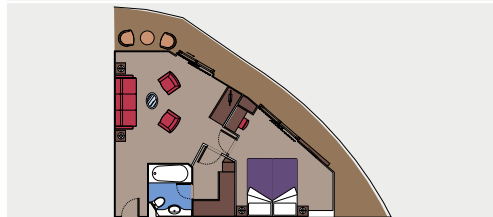

LEGEND

- ▲ Sofa bed
- ◆ Double sofa bed
- 3rd bed is a bunk bed
- 3rd and 4th beds are bunks
- ↔ Connecting cabins
- ◻ Executive & Family Suite MSC Yacht Club / Suite Aurea with panoramic sealed window
- H Cabin for guests with disabilities or reduced mobility
- ⊙ Cabins with restricted views

Data and descriptions are subject to change and will be verified at the time of booking.

CABIN TYPES

2 Royal Suites

Royal suites (≈52 m²)
 Double bed can be converted into two single beds.
 Air conditioning, walk-in wardrobe, bathroom with bathtub, interactive TV, telephone, Wi-Fi internet connection (for a fee), mini bar, safe deposit box.

This kind of accommodation is available only with the experience MSC Yacht Club.

3 Executive & Family Suites

Executive & Family suites with panoramic sealed window (from 45 m² to ≈53 m²)
 Double bed can be converted into two single beds.
 Air conditioning, walk-in wardrobe, bathroom with bathtub, interactive TV, telephone, Wi-Fi internet connection (for a fee), mini bar, safe deposit box.

This kind of accommodation is available only with the experience MSC Yacht Club.

1.115 Balcony

1.073 Balcony cabins (from ≈22 m² to ≈26 m²)
 42 Wellness Balcony cabins (from ≈22 m² to ≈26 m²)
 Double bed can be converted into two single beds.
 Air conditioning, spacious wardrobe, bathroom with shower or bathtub, interactive TV, telephone, Wi-Fi internet connection (for a fee), mini bar, safe deposit box.