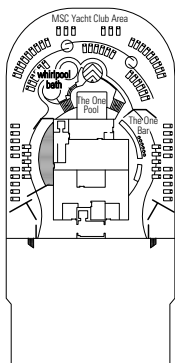

DECK PLAN & ACCOMMODATION

- Sun Deck 18
- Michelangelo Deck 16
- Leonardo da Vinci Deck 15
- Raffaello Deck 14
- Piero della Francesca Deck 13
- De Chirico Deck 12
- Caravaggio Deck 11
- Botticelli Deck 10
- Tintoretto Deck 9
- Giotto Deck 8
- Tiziano Deck 7
- Modigliani Deck 6
- Canaletto Deck 5
- Fiume Deck 4

DECK 18
SUN DECK

DECK 16
MICHELANGELO

DECK 15
LEONARDO
DA VINCI

DECK 14
RAFFAELLO

DECK 13
PIERO
DELLA FRANCESCA

DECK 12
DE CHIRICO

DECK 11
CARAVAGGIO

CABINS CATEGORIES

| | | | | |
|--------------------|-------------------------|-----------------------|-----------------|-------------------------------------|
| Inside › Bella | Inside › Fantastica | Inside › Wellness | Balcony › Aurea | Deluxe Suite › MSC Yacht Club |
| Ocean View › Bella | Ocean View › Fantastica | Ocean View › Wellness | Suite › Aurea | Executive & Family › MSC Yacht Club |
| Balcony › Bella* | Balcony › Fantastica | Balcony › Wellness | | Royal Suite › MSC Yacht Club |