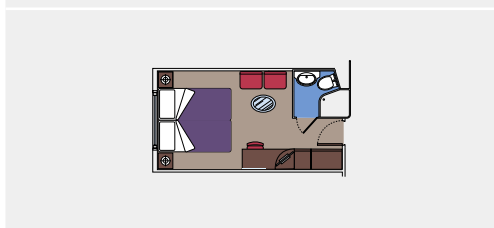

Data and descriptions are subject to change and will be verified at the time of booking.

CABIN TYPES

2 Royal Suites

Royal suites (≈52 m²)
 Double bed can be converted into two single beds.
 Air conditioning, walk-in wardrobe, bathroom with bathtub, interactive TV, telephone, Wi-Fi internet connection (for a fee), mini bar, safe deposit box.

This kind of accommodation is available only with the experience MSC Yacht Club.

1.115 Balcony

1.073 Balcony cabins (from ≈22 m² to ≈26 m²)
 42 Wellness Balcony cabins (from ≈22 m² to ≈26 m²)
 Double bed can be converted into two single beds.
 Air conditioning, spacious wardrobe, bathroom with shower or bathtub, interactive TV, telephone, Wi-Fi internet connection (for a fee), mini bar, safe deposit box.

This kind of accommodation is available with the experiences Bella, Fantastica, Aurea and Wellness.

91 Ocean View

87 Cabins with porthole (from ≈17 m² to ≈20 m²)
 4 Wellness Cabins with porthole (from 12 to ≈20 m²)
 Double bed can be converted into two single beds.
 Air conditioning, bathroom with shower, interactive TV, telephone, Wi-Fi internet connection (for a fee), mini bar, safe deposit box.

This kind of accommodation is available with the experiences Bella, Fantastica and Wellness.

283 Inside

279 Inside cabins (≈16 m²)
 4 Wellness Inside cabins (from ≈13 to 16 m²)
 Double bed can be converted into two single beds.
 Air conditioning, bathroom with shower, interactive TV, telephone, Wi-Fi internet connection (for a fee), mini bar, safe deposit box.