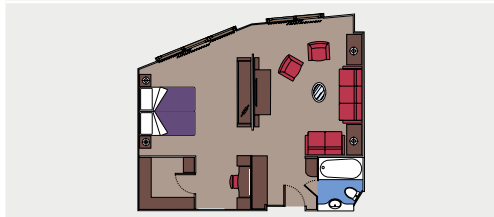

Data and descriptions are subject to change and will be verified at the time of booking.

CABIN TYPES

2 Royal Suites

Royal suites (≈52 m²)
 Double bed can be converted into two single beds.
 Air conditioning, walk-in wardrobe, bathroom with bathtub, interactive TV, telephone, Wi-Fi internet connection (for a fee), mini bar, safe deposit box.

This kind of accommodation is available only with the experience MSC Yacht Club.

3 Executive & Family Suites

Executive & Family suites with panoramic sealed window (from 45 m² to ≈53 m²)
 Double bed can be converted into two single beds.
 Air conditioning, walk-in wardrobe, bathroom with bathtub, interactive TV, telephone, Wi-Fi internet connection (for a fee), mini bar, safe deposit box.

This kind of accommodation is available only with the experience MSC Yacht Club.

64 Deluxe Suites

Deluxe suites (from ≈26 m² to ≈32 m²)
 Double bed can be converted into two single beds.
 Air conditioning, walk-in wardrobe, bathroom with bathtub, interactive TV, telephone, Wi-Fi internet connection (for a fee), mini bar, safe deposit box.

This kind of accommodation is available only with the experience MSC Yacht Club.

1.115 Balcony

1.073 Balcony cabins (from ≈22 m² to ≈26 m²)
 42 Wellness Balcony cabins (from ≈22 m² to ≈26 m²)
 Double bed can be converted into two single beds.
 Air conditioning, spacious wardrobe, bathroom with shower or bathtub, interactive TV, telephone, Wi-Fi internet connection (for a fee), mini bar, safe deposit box.