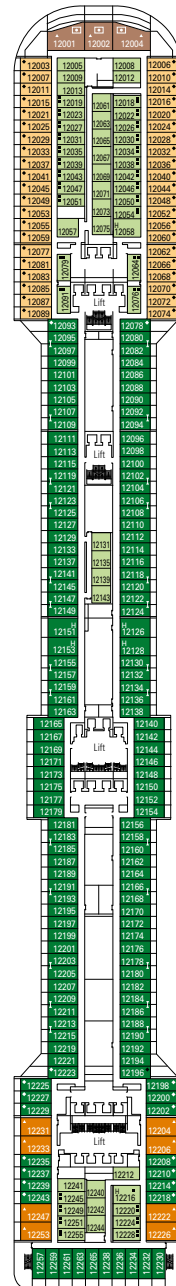

DECK PLAN & ACCOMMODATION

- Sun Deck 18
- Michelangelo Deck 16
- Leonardo da Vinci Deck 15
- Raffaello Deck 14
- Piero della Francesca Deck 13
- De Chirico Deck 12
- Caravaggio Deck 11
- Botticelli Deck 10
- Tintoretto Deck 9
- Giotto Deck 8
- Tiziano Deck 7
- Modigliani Deck 6
- Canaletto Deck 5
- Fiume Deck 4

DECK 18
SUN DECK

DECK 16
MICHELANGELO

DECK 15
LEONARDO
DA VINCI

DECK 14
RAFFAELLO

DECK 13
PIERO
DELLA FRANCESCA

DECK 12
DE CHIRICO

DECK 11
CARAVAGGIO

CABINS CATEGORIES

| | | | | |
|--------------------|-------------------------|-----------------------|-----------------|-------------------------------------|
| Inside › Bella | Inside › Fantastica | Inside › Wellness | Balcony › Aurea | Deluxe Suite › MSC Yacht Club |
| Ocean View › Bella | Ocean View › Fantastica | Ocean View › Wellness | Suite › Aurea | Executive & Family › MSC Yacht Club |
| Balcony › Bella* | Balcony › Fantastica | Balcony › Wellness | | Royal Suite › MSC Yacht Club |

- 3rd bed available in all categories
- 4th bed available in all categories (except MSC Yacht Club Suites)

- All cabins have one double bed convertible to two single beds
- *The cabins 8138, 8140, 8141, 8142, 8143, 8144, 8145, 8147 have partial views.