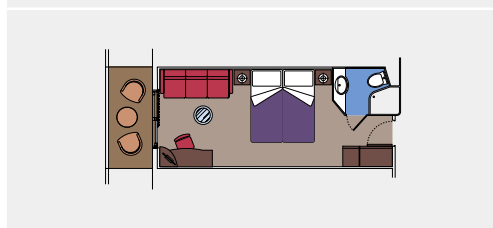

Data and descriptions are subject to change and will be verified at the time of booking.

CABIN TYPES

2 Royal Suites

Royal suites (≈52 m²)
 Double bed can be converted into two single beds.
 Air conditioning, walk-in wardrobe, bathroom with bathtub, interactive TV, telephone, Wi-Fi internet connection (for a fee), mini bar, safe deposit box.

This kind of accommodation is available only with the experience MSC Yacht Club.

64 Deluxe Suites

Deluxe suites (from ≈26 m² to ≈32 m²)
 Double bed can be converted into two single beds.
 Air conditioning, walk-in wardrobe, bathroom with bathtub, interactive TV, telephone, Wi-Fi internet connection (for a fee), mini bar, safe deposit box.

This kind of accommodation is available only with the experience MSC Yacht Club.

1.115 Balcony

1.073 Balcony cabins (from ≈22 m² to ≈26 m²)
 42 Wellness Balcony cabins (from ≈22 m² to ≈26 m²)
 Double bed can be converted into two single beds.
 Air conditioning, spacious wardrobe, bathroom with shower or bathtub, interactive TV, telephone, Wi-Fi internet connection (for a fee), mini bar, safe deposit box.

This kind of accommodation is available with the experiences Bella, Fantastica, Aurea and Wellness.

91 Ocean View

87 Cabins with porthole (from ≈17 m² to ≈20 m²)
 4 Wellness Cabins with porthole (from 12 to ≈20 m²)
 Double bed can be converted into two single beds.
 Air conditioning, bathroom with shower, interactive TV, telephone, Wi-Fi internet connection (for a fee), mini bar, safe deposit box.