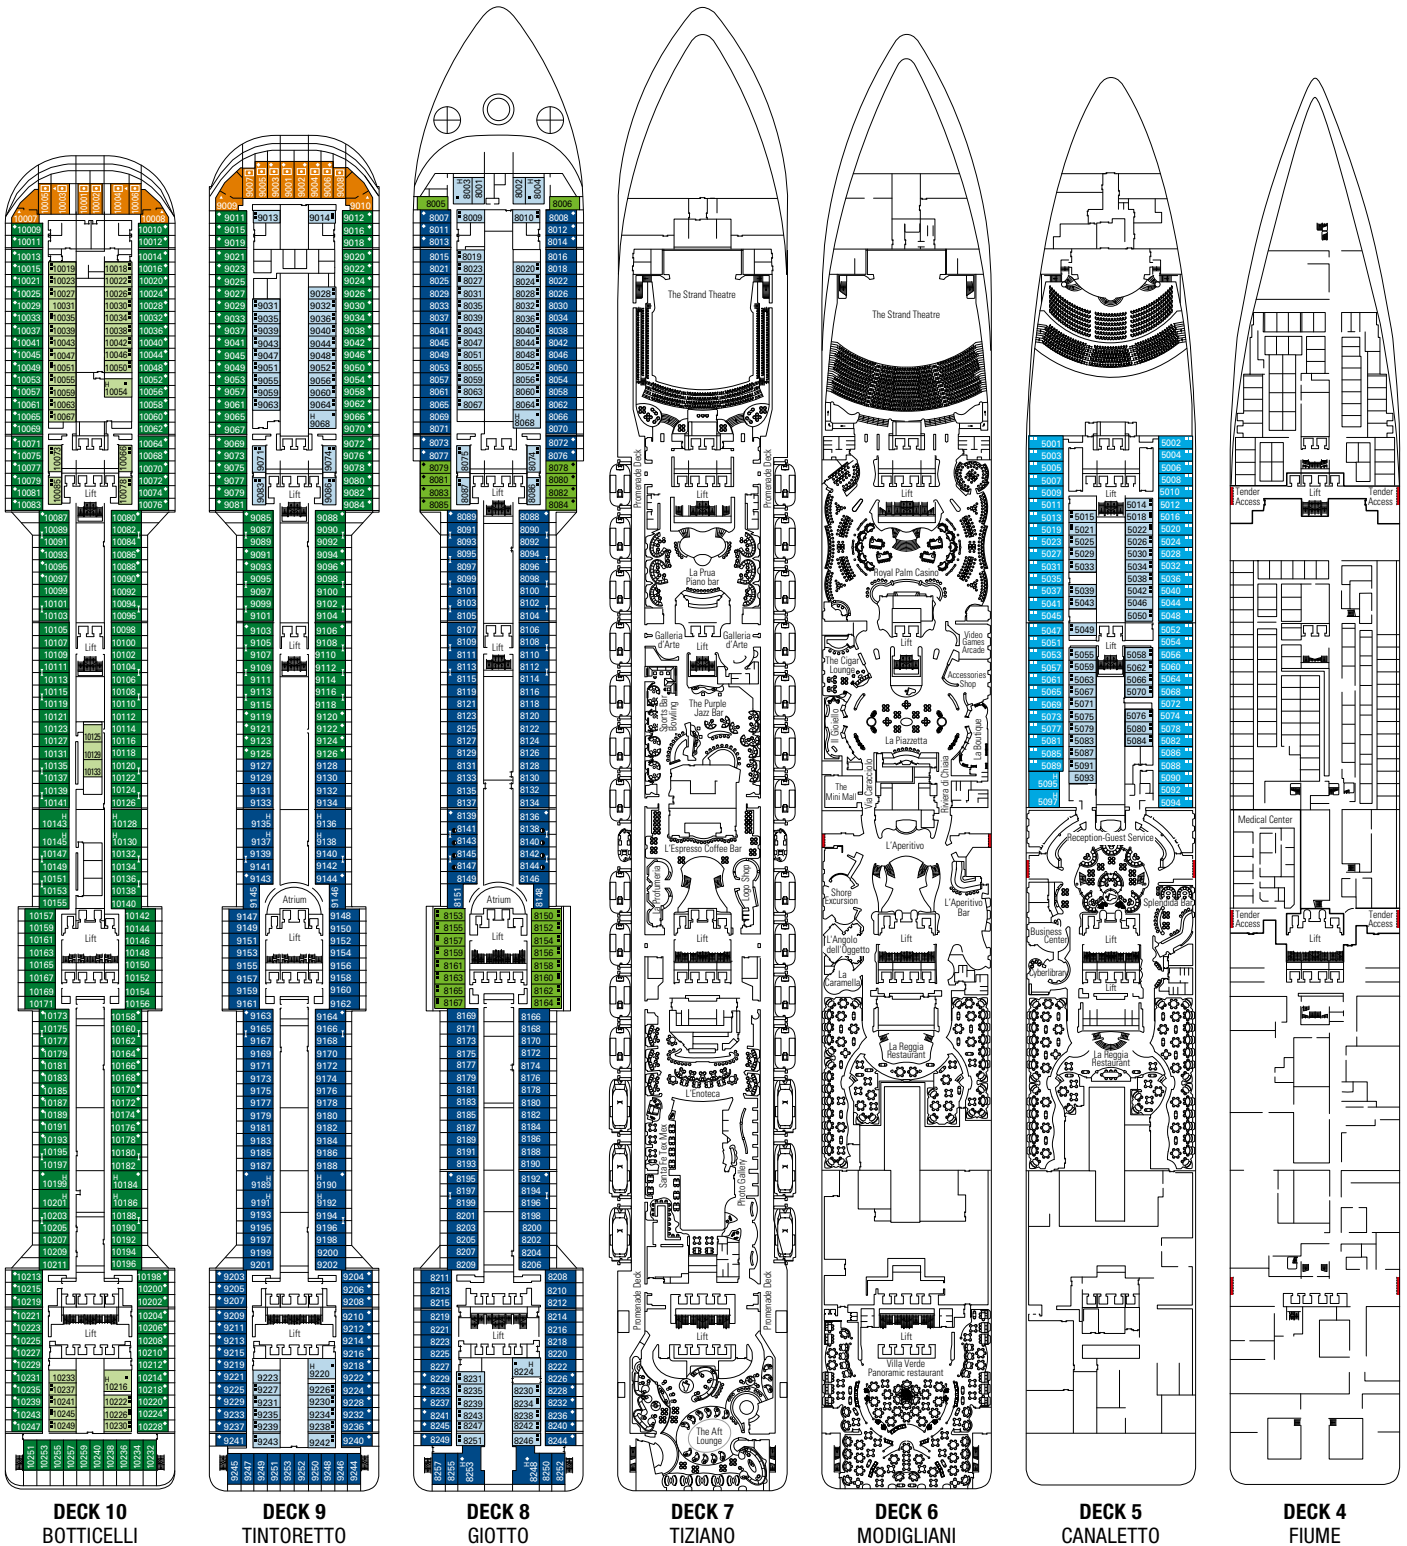

CABINS CATEGORIES

Inside › Bella	Inside › Fantastica	Inside › Wellness	Balcony › Aurea	Deluxe Suite › MSC Yacht Club
Ocean View › Bella	Ocean View › Fantastica	Ocean View › Wellness	Suite › Aurea	Executive & Family › MSC Yacht Club
Balcony › Bella*	Balcony › Fantastica	Balcony › Wellness		Royal Suite › MSC Yacht Club

- 3rd bed available in all categories
- 4th bed available in all categories (except MSC Yacht Club Suites)

- All cabins have one double bed convertible to two single beds
- *The cabins 8138, 8140, 8141, 8142, 8143, 8144, 8145, 8147 have partial views.

LEGEND

- ▲ Sofa bed
- Double sofa bed
- 3rd bed is a bunk bed
- 3rd and 4th beds are bunks
- ↔ Connecting cabins
- ◻ Executive & Family Suite MSC Yacht Club / Suite Aurea with panoramic sealed window
- H Cabin for guests with disabilities or reduced mobility
- ⊙ Cabins with restricted views

Data and descriptions are subject to change and will be verified at the time of booking.