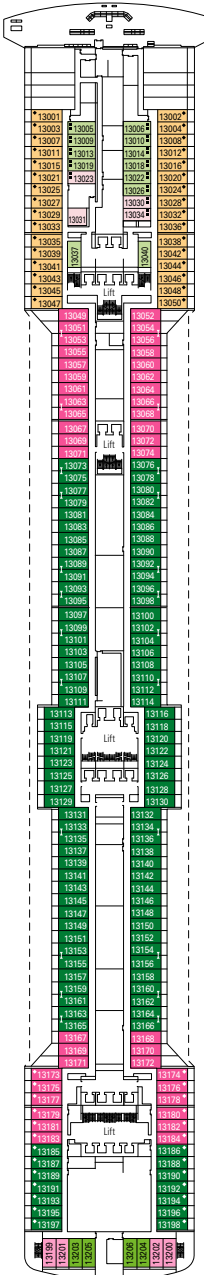

DECK PLAN & ACCOMMODATION

- Sun Deck 18
- Michelangelo Deck 16
- Leonardo da Vinci Deck 15
- Raffaello Deck 14
- Piero della Francesca Deck 13
- De Chirico Deck 12
- Caravaggio Deck 11
- Botticelli Deck 10
- Tintoretto Deck 9
- Giotto Deck 8
- Tiziano Deck 7
- Modigliani Deck 6
- Canaletto Deck 5
- Fiume Deck 4

DECK 18
SUN DECK

DECK 16
MICHELANGELO

DECK 15
LEONARDO
DA VINCI

DECK 14
RAFFAELLO

DECK 13
PIERO
DELLA FRANCESCA

DECK 12
DE CHIRICO

DECK 11
CARAVAGGIO

CABINS CATEGORIES

| | | | | |
|--------------------|-------------------------|-----------------------|-----------------|-------------------------------------|
| Inside › Bella | Inside › Fantastica | Inside › Wellness | Balcony › Aurea | Deluxe Suite › MSC Yacht Club |
| Ocean View › Bella | Ocean View › Fantastica | Ocean View › Wellness | Suite › Aurea | Executive & Family › MSC Yacht Club |
| Balcony › Bella* | Balcony › Fantastica | Balcony › Wellness | | Royal Suite › MSC Yacht Club |

- 3rd bed available in all categories
- 4th bed available in all categories (except MSC Yacht Club Suites)

- All cabins have one double bed convertible to two single beds
- *The cabins 8138, 8140, 8141, 8142, 8143, 8144, 8145, 8147 have partial views.