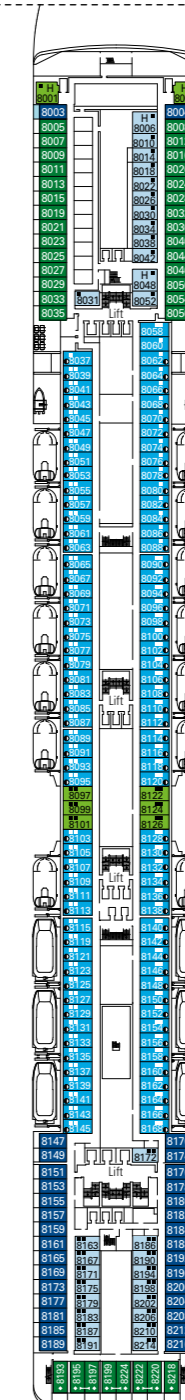

# MSC Orchestra

Use the deck plans to select your ideal cabin.  
Choose the deck you wish then use the colours to identify the category of accommodation you desire.

Cabins 1275 | Guests 3223

### LEGEND

- ▲ Sofa bed
- ◆ Double sofa bed
- 3<sup>rd</sup> bed is a pullman bed
- 3<sup>rd</sup> and 4<sup>th</sup> beds are pullman beds
- ↔ Connecting Cabins
- H Cabins for guests with disabilities or reduced mobility
- Cabins with partial view
- Balcony with metal balustrade
- Balcony with half glass half metal balustrade

\* The ship offers many family cabins which are the combination of 2 connected cabins. Please contact your travel agent for all the available options.  
• All cabins have one double bed convertible to two single beds except in cabins for guests with disabilities or reduced mobility (H), this does not apply to cabins 15025.  
• 3<sup>rd</sup> and 4<sup>th</sup> beds available in all categories except for Balcony Bella.

DECK 15  
XILOFONO

DECK 14  
CHITARRA

DECK 12  
CLARINETTO

DECK 11  
FLAUTO

DECK 10  
LIRA

DECK 9  
VIOLA

DECK 8  
ARPA

DECK 5  
PIANOFORTE