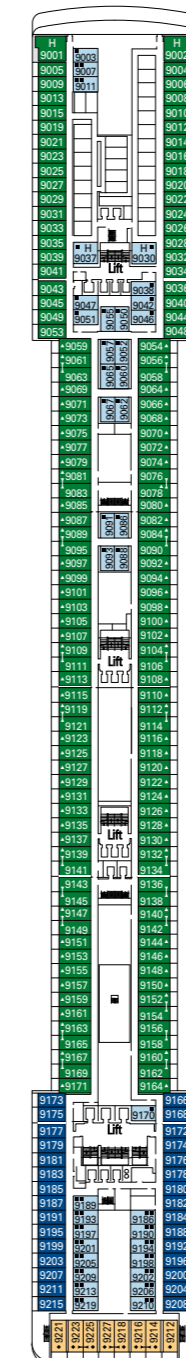

# MSC Orchestra

Use the deck plans to select your ideal cabin.  
Choose the deck you wish then use the colours to identify the category of accommodation you desire.

Cabins 1275 | Guests 3223

### LEGEND

- ▲ Sofa bed
- ◆ Double sofa bed
- 3<sup>rd</sup> bed is a pullman bed
- 3<sup>rd</sup> and 4<sup>th</sup> beds are pullman beds
- ↔ Connecting Cabins
- H Cabins for guests with disabilities or reduced mobility
- Cabins with partial view
- Balcony with metal balustrade
- Balcony with half glass half metal balustrade

\* The ship offers many family cabins which are the combination of 2 connected cabins. Please contact your travel agent for all the available options.  
• All cabins have one double bed convertible to two single beds except in cabins for guests with disabilities or reduced mobility (H), this does not apply to cabins 15025.  
• 3<sup>rd</sup> and 4<sup>th</sup> beds available in all categories except for Balcony Bella.

DECK 15  
XILOFONO

DECK 14  
CHITARRA

DECK 12  
CLARINETTO

DECK 11  
FLAUTO

DECK 10  
LIRA

DECK 9  
VIOLA

DECK 8  
ARPA

DECK 5  
PIANOFORTE