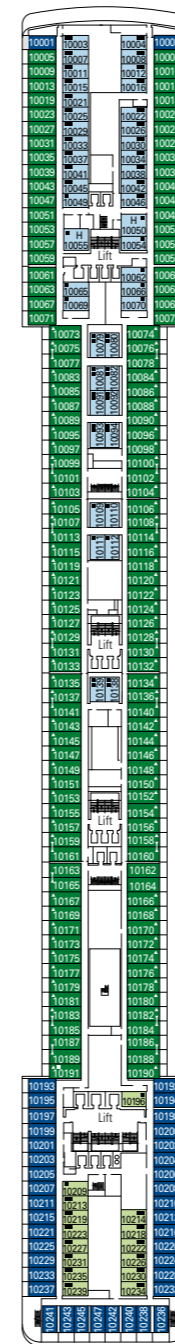

# MSC Orchestra

Use the deck plans to select your ideal cabin.  
Choose the deck you wish then use the colours to identify the category of accommodation you desire.

Cabins 1275 | Guests 3223

### LEGEND

- ▲ Sofa bed
- ◆ Double sofa bed
- 3<sup>rd</sup> bed is a pullman bed
- 3<sup>rd</sup> and 4<sup>th</sup> beds are pullman beds
- ↔ Connecting Cabins
- H Cabins for guests with disabilities or reduced mobility
- Cabins with partial view
- Balcony with metal balustrade
- Balcony with half glass half metal balustrade

\* The ship offers many family cabins which are the combination of 2 connected cabins. Please contact your travel agent for all the available options.  
• All cabins have one double bed convertible to two single beds except in cabins for guests with disabilities or reduced mobility (H), this does not apply to cabins 15025.  
• 3<sup>rd</sup> and 4<sup>th</sup> beds available in all categories except for Balcony Bella.

DECK 15  
XILOFONO

DECK 14  
CHITARRA

DECK 12  
CLARINETTO

DECK 11  
FLAUTO

DECK 10  
LIRA

DECK 9  
VIOLA

DECK 8  
ARPA

DECK 5  
PIANOFORTE