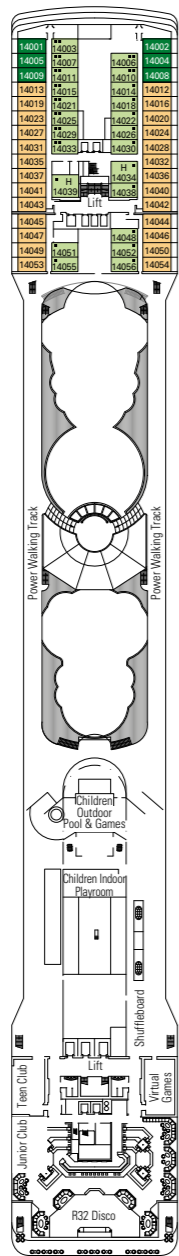

# MSC Orchestra

Use the deck plans to select your ideal cabin.  
Choose the deck you wish then use the colours to identify the category of accommodation you desire.

Cabins 1275 | Guests 3223

### AUREA EXPERIENCE

- Interior
- Balcony
- Suite

### LEGEND

- ▲ Sofa bed
- ◆ Double sofa bed
- 3<sup>rd</sup> bed is a pullman bed
- 3<sup>rd</sup> and 4<sup>th</sup> beds are pullman beds
- ↔ Connecting Cabins
- H Cabins for guests with disabilities or reduced mobility
- Cabins with partial view
- Balcony with metal balustrade
- Balcony with half glass half metal balustrade

DECK 15  
XILOFONO

DECK 14  
CHITARRA

DECK 12  
CLARINETTO

DECK 11  
FLAUTO

DECK 10  
LIRA

DECK 9  
VIOLA

DECK 8  
ARPA

DECK 5  
PIANOFORTE