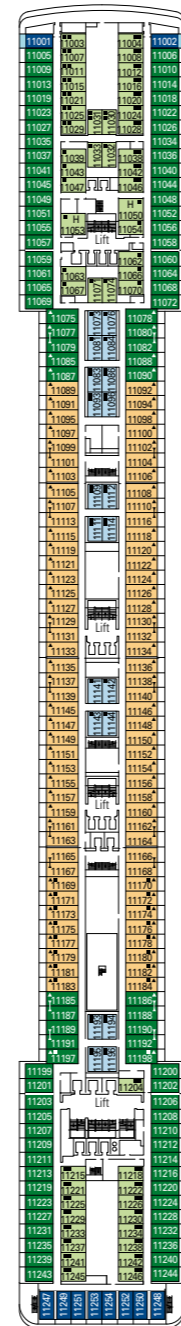

# MSC Orchestra

Use the deck plans to select your ideal cabin.  
Choose the deck you wish then use the colours to identify the category of accommodation you desire.

Cabins 1275 | Guests 3223

### LEGEND

- ▲ Sofa bed
- ◆ Double sofa bed
- 3<sup>rd</sup> bed is a pullman bed
- 3<sup>rd</sup> and 4<sup>th</sup> beds are pullman beds
- ↔ Connecting Cabins
- H Cabins for guests with disabilities or reduced mobility
- Cabins with partial view
- Balcony with metal balustrade
- Balcony with half glass half metal balustrade

\* The ship offers many family cabins which are the combination of 2 connected cabins. Please contact your travel agent for all the available options.  
• All cabins have one double bed convertible to two single beds except in cabins for guests with disabilities or reduced mobility (H), this does not apply to cabins 15025.  
• 3<sup>rd</sup> and 4<sup>th</sup> beds available in all categories except for Balcony Bella.

DECK 15  
XILOFONO

DECK 14  
CHITARRA

DECK 12  
CLARINETTO

DECK 11  
FLAUTO

DECK 10  
LIRA

DECK 9  
VIOLA

DECK 8  
ARPA

DECK 5  
PIANOFORTE