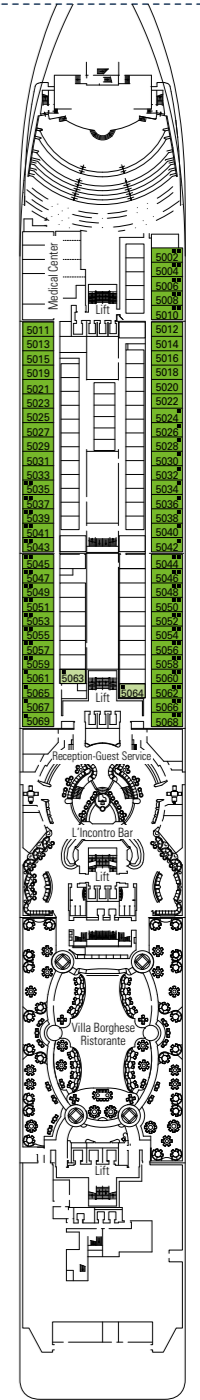

# MSC Orchestra

Use the deck plans to select your ideal cabin.  
Choose the deck you wish then use the colours to identify the category of accommodation you desire.

Cabins 1275 | Guests 3223

### LEGEND

- ▲ Sofa bed
- ◆ Double sofa bed
- 3<sup>rd</sup> bed is a pullman bed
- 3<sup>rd</sup> and 4<sup>th</sup> beds are pullman beds
- ↔ Connecting Cabins
- H Cabins for guests with disabilities or reduced mobility
- Cabins with partial view
- Balcony with metal balustrade
- Balcony with half glass half metal balustrade

\* The ship offers many family cabins which are the combination of 2 connected cabins. Please contact your travel agent for all the available options.  
• All cabins have one double bed convertible to two single beds except in cabins for guests with disabilities or reduced mobility (H), this does not apply to cabins 15025.  
• 3<sup>rd</sup> and 4<sup>th</sup> beds available in all categories except for Balcony Bella.

DECK 15  
XILOFONO

DECK 14  
CHITARRA

DECK 12  
CLARINETTO

DECK 11  
FLAUTO

DECK 10  
LIRA

DECK 9  
VIOLA

DECK 8  
ARPA

DECK 5  
PIANOFORTE