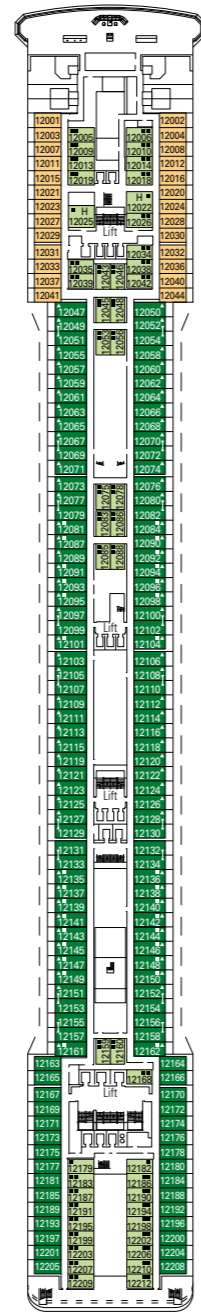

# MSC Orchestra

Use the deck plans to select your ideal cabin.  
Choose the deck you wish then use the colours to identify the category of accommodation you desire.

Cabins 1275 | Guests 3223

### AUREA EXPERIENCE

- Interior
- Balcony
- Suite

### LEGEND

- ▲ Sofa bed
- ◆ Double sofa bed
- 3<sup>rd</sup> bed is a pullman bed
- 3<sup>rd</sup> and 4<sup>th</sup> beds are pullman beds
- ↔ Connecting Cabins
- H Cabins for guests with disabilities or reduced mobility
- Cabins with partial view
- Balcony with metal balustrade
- Balcony with half glass half metal balustrade

DECK 15  
XILOFONO

DECK 14  
CHITARRA

DECK 12  
CLARINETTO

DECK 11  
FLAUTO

DECK 10  
LIRA

DECK 9  
VIOLA

DECK 8  
ARPA

DECK 5  
PIANOFORTE